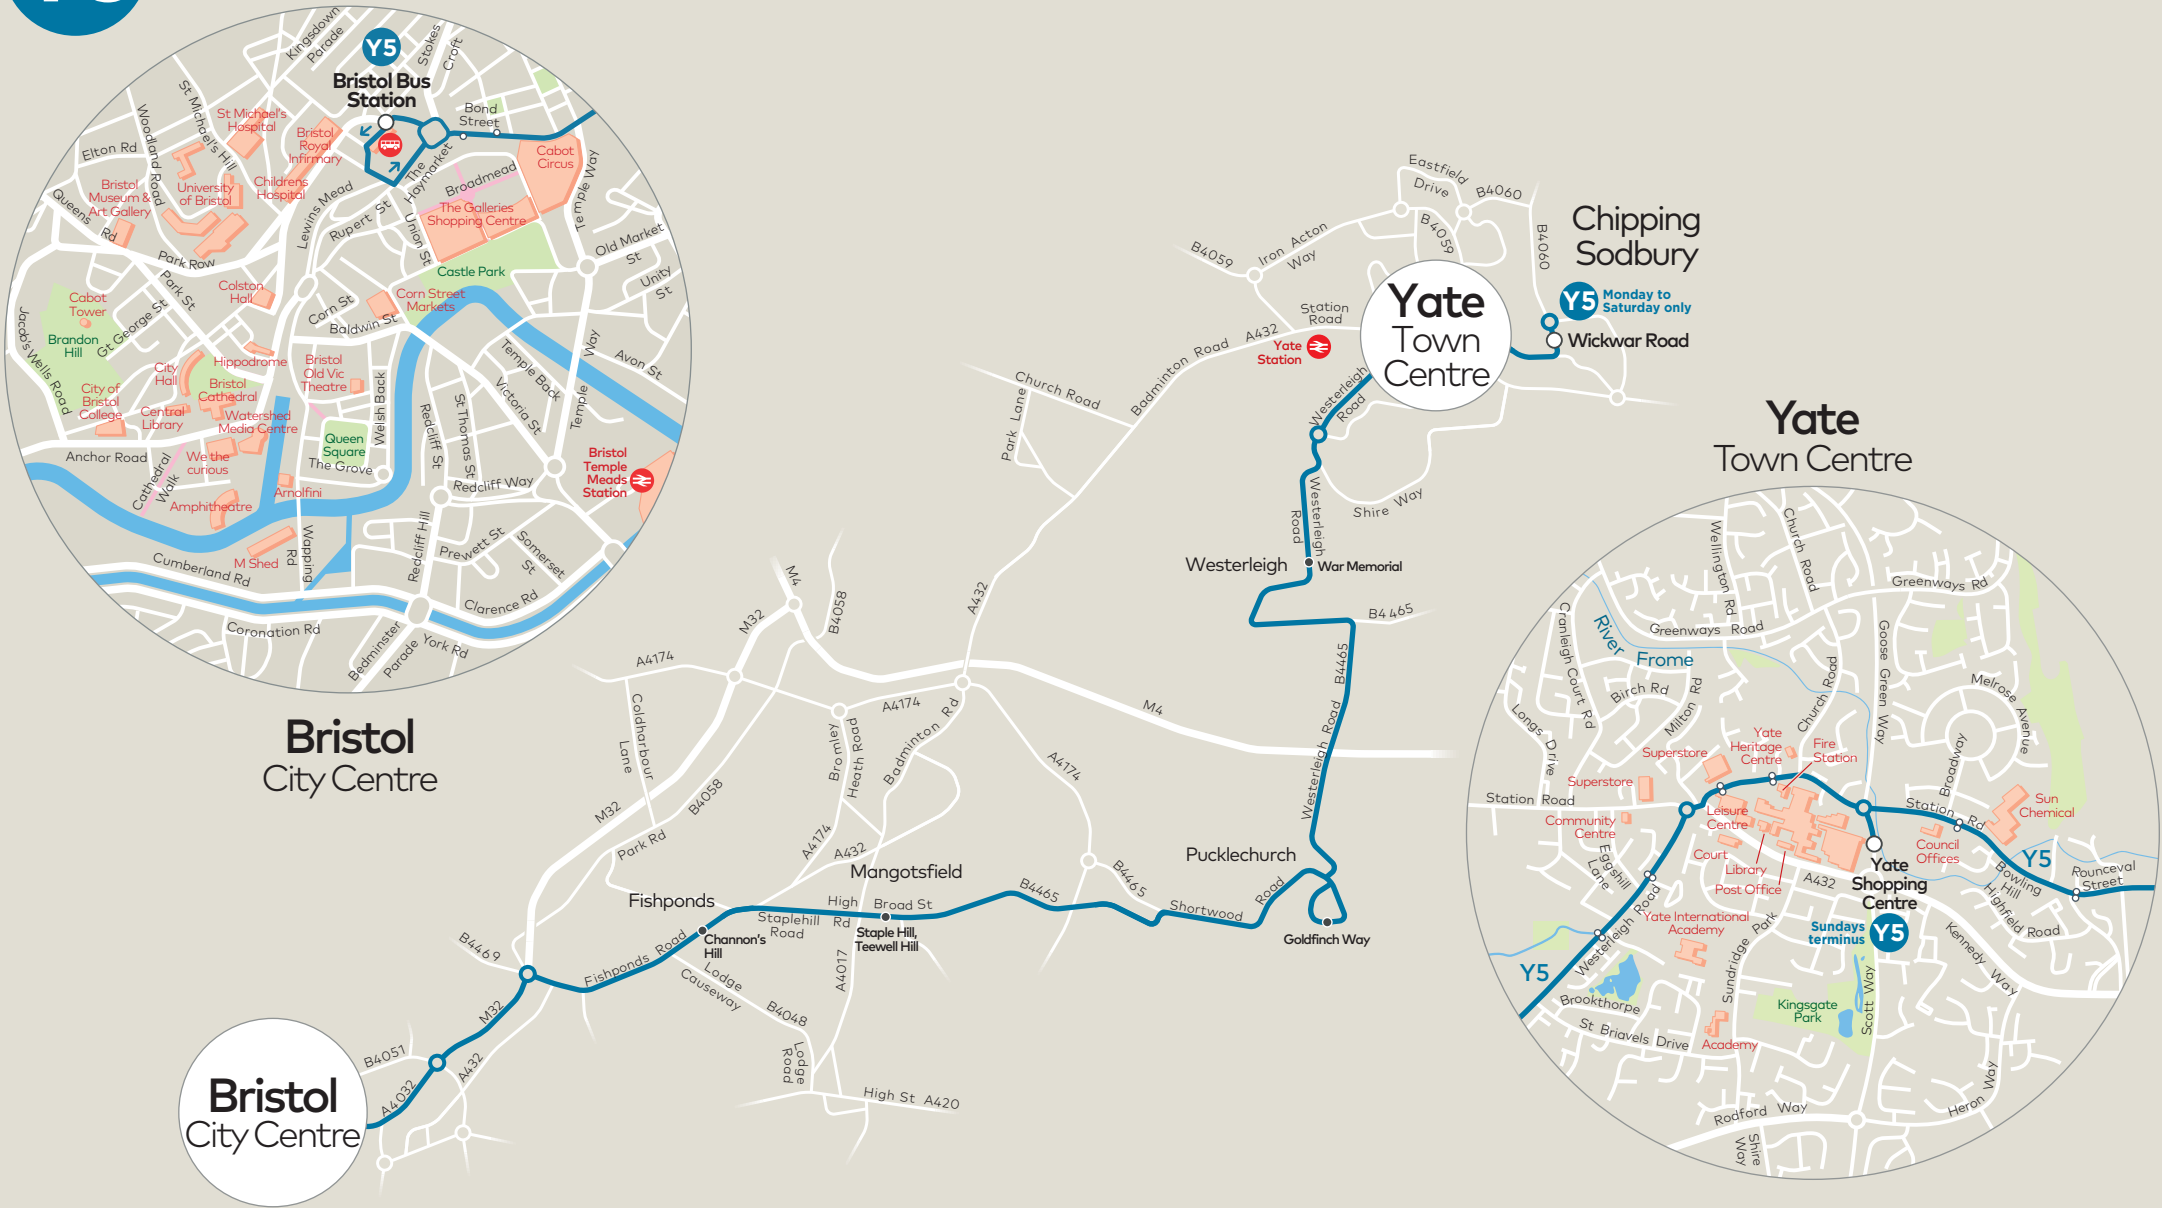

Bristol City Centre

Yate Town Centre

Bristol City Centre

- Bus route
- Terminus point
- ← Direction of travel
- Timed stop
- Timed stop