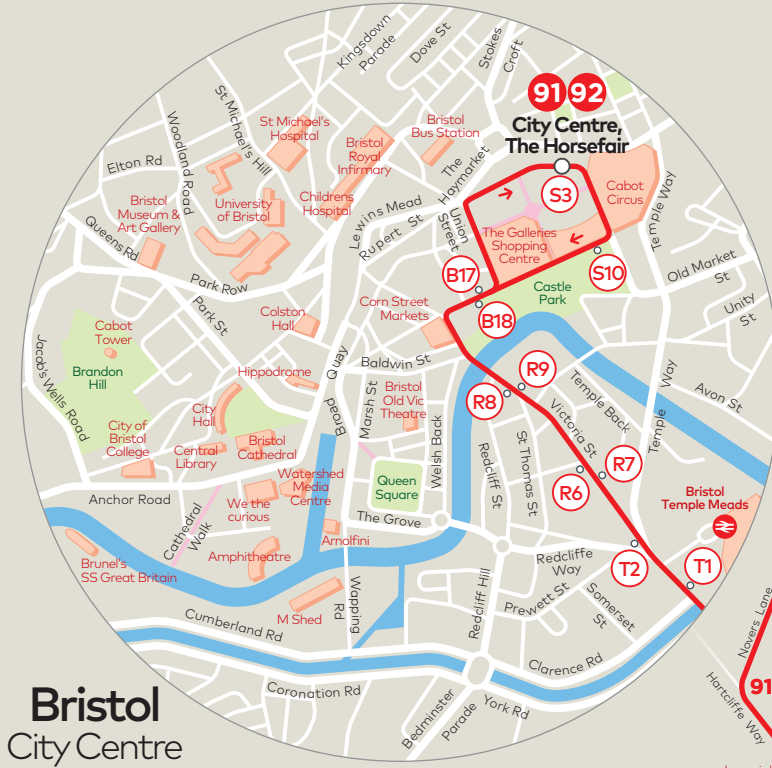

91 92

Bristol City Centre

- Bus route
- Certain journeys only
- Direction of travel
- Terminus point
- Timed stop
- Bus stop