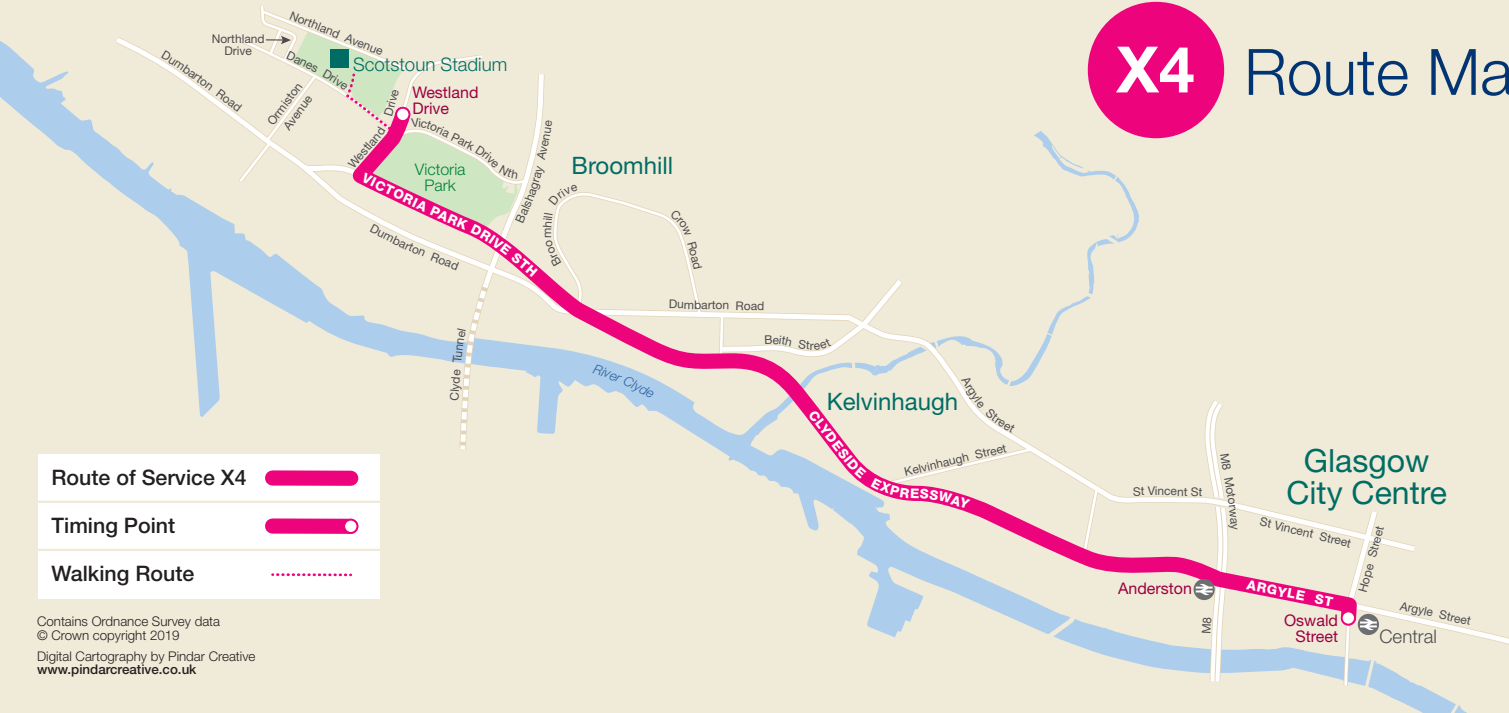

Route Map

Route of Service X4	
Timing Point	
Walking Route	

Contains Ordnance Survey data
© Crown copyright 2019
Digital Cartography by Pindar Creative
www.pindarcreative.co.uk