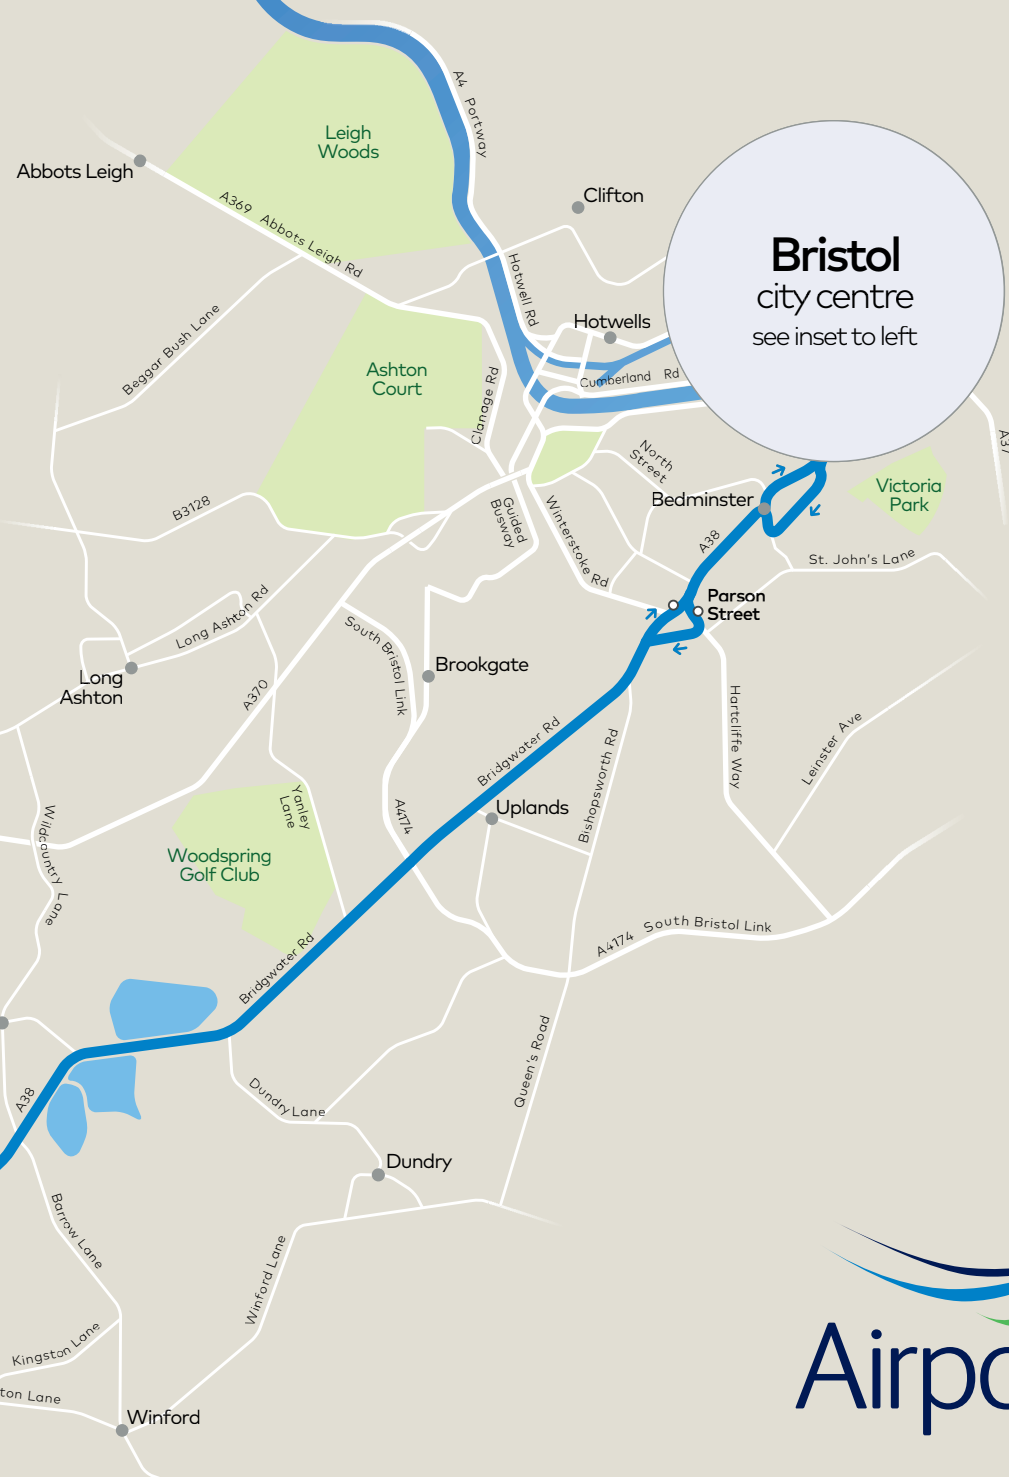

Service A1 serves all stops along the route

Bristol city centre

- Bus stop
- ➔ Direction of travel

How to buy your tickets...

Tickets are available from your driver.
Use your contactless card, Apple Pay or Google Pay for a fast, simple and secure way to pay.