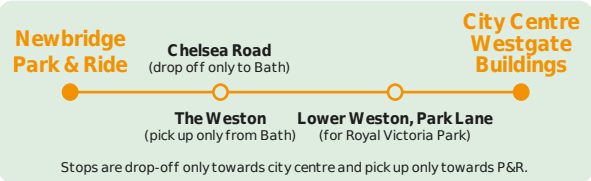

the 10 min route into Bath