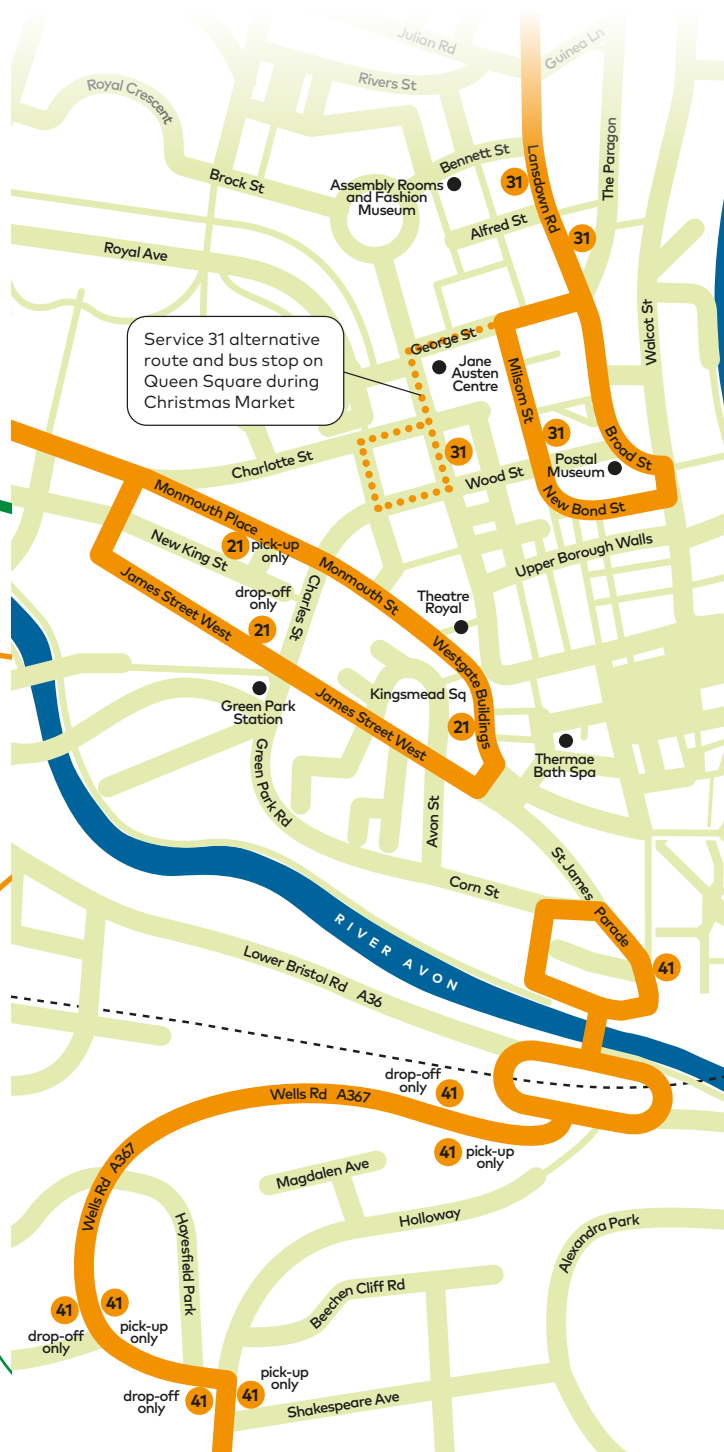

city centre bus stops...