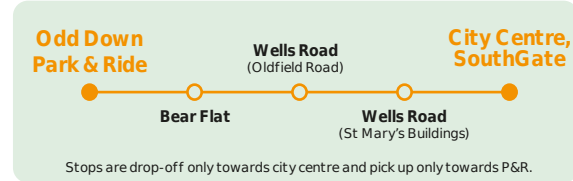

the 10 min route into Bath