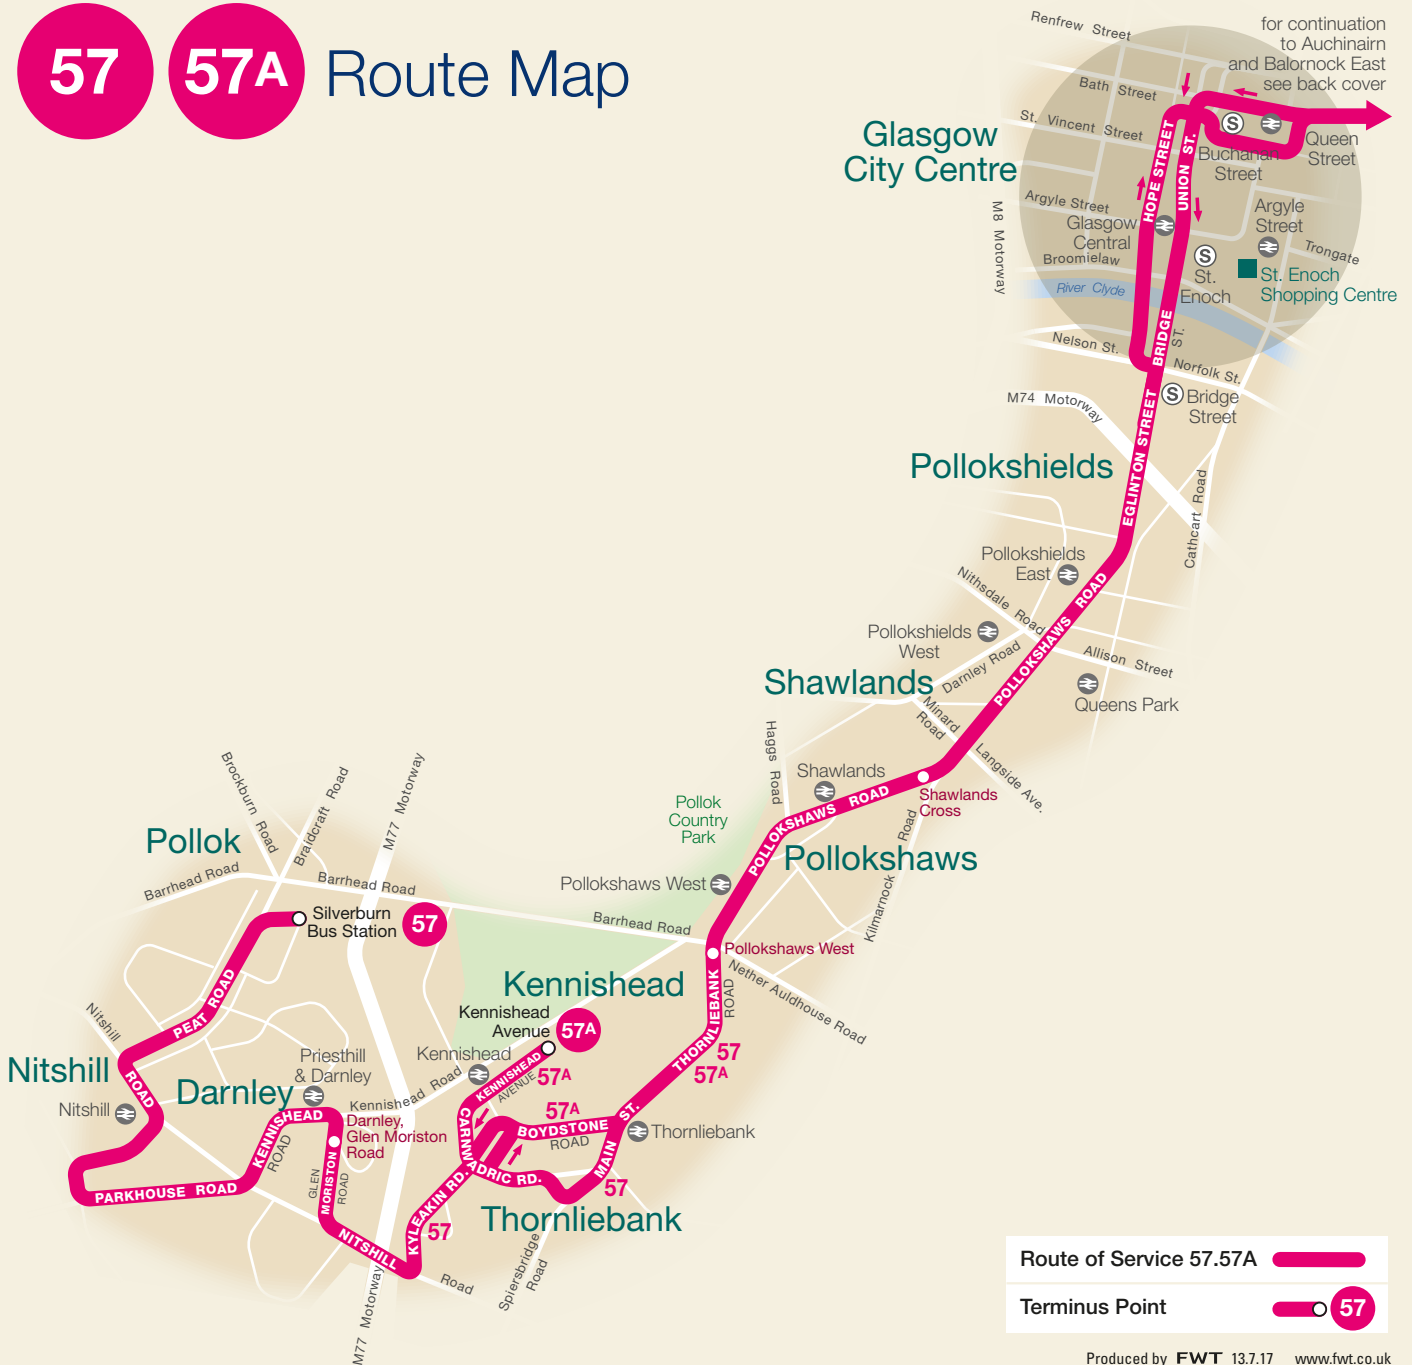

57

57A

Route Map

Route of Service 57.57A

Terminus Point