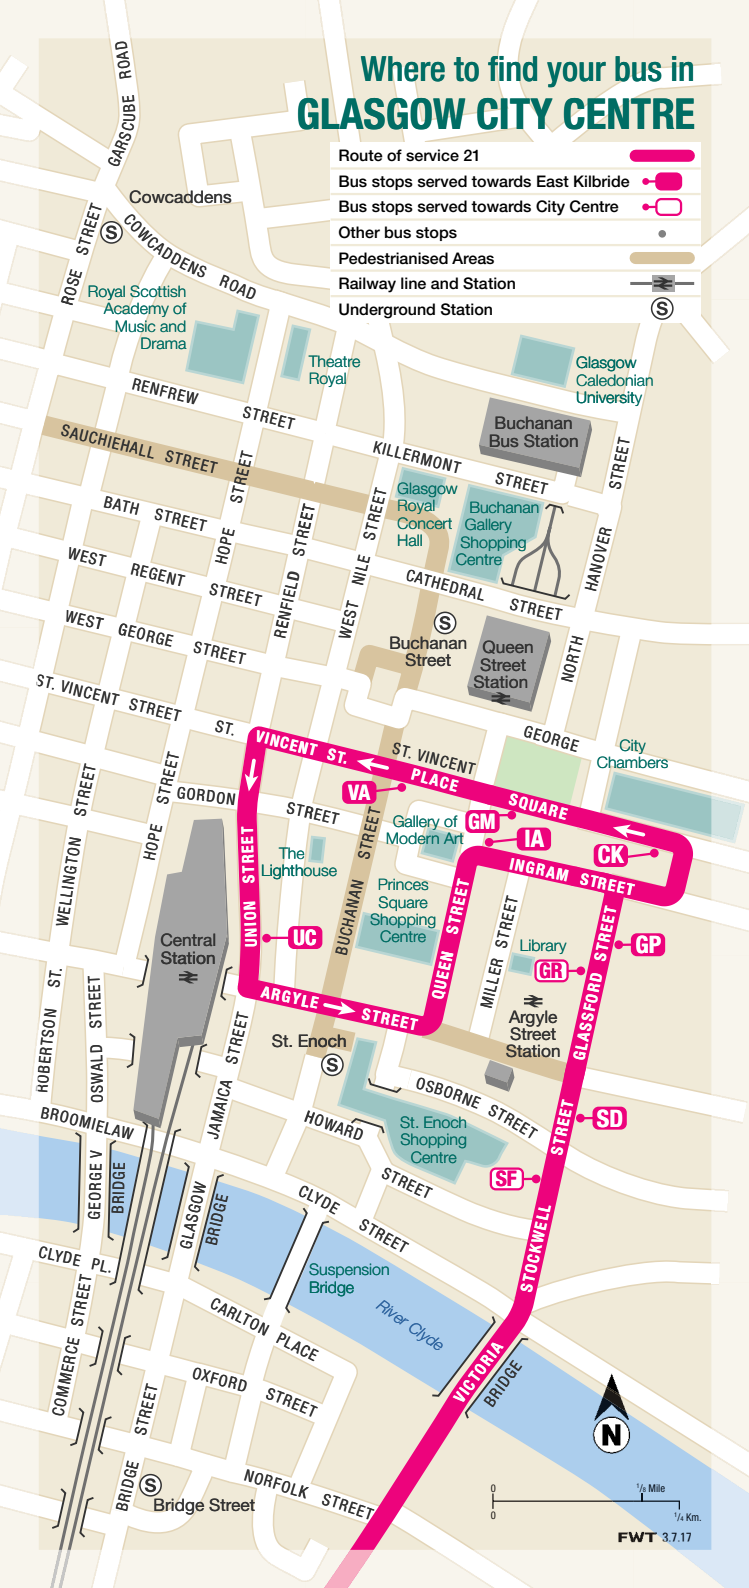

- Timetables Pages 3-9
and 12-17
- Route Pages 10-11
- Customer services Back Page

Your latest timetable updates:

City centre terminus moved from Wellington Street to Cochrane Street. Revised route via Union Street.

Note:

B - Starts from Cruachan Road 2 minutes earlier.

21

East Kilbride – City Centre

via Greenhills, Westwood, Cathkin and Rutherglen

Sundays (continued)

<i>Service Number</i>	21	21	21	21	21	21										
East Kilbride , Gardenhall	1743	—	1851	1951	2051	2151										
Greenhills Shops	1753	—	1901	2001	2101	2201										
Westwood Square	1758	—	1906	2006	2106	2206										
East Kilbride , Bus Station	1807	1845	1915	2015	2115	2215										
St Leonards Road	1816	1854	1924	2024	2124	2224										
Cathkin Roundabout	1829	1906	1936	2036	2136	2236										
Rutherglen, Mill Street at Main Street	1839	1916	1946	2046	2146	2246										
Caledonia Road, Cathcart Road	1847	1924	1954	2053	2153	2253										
City Centre , Cochrane Street	1854	1931	2001	2100	2200	2300										

- Route of service 21 
- Bus stops served towards East Kilbride 
- Bus stops served towards City Centre 
- Other bus stops 
- Pedestrianised Areas 
- Railway line and Station 
- Underground Station 

Customer services