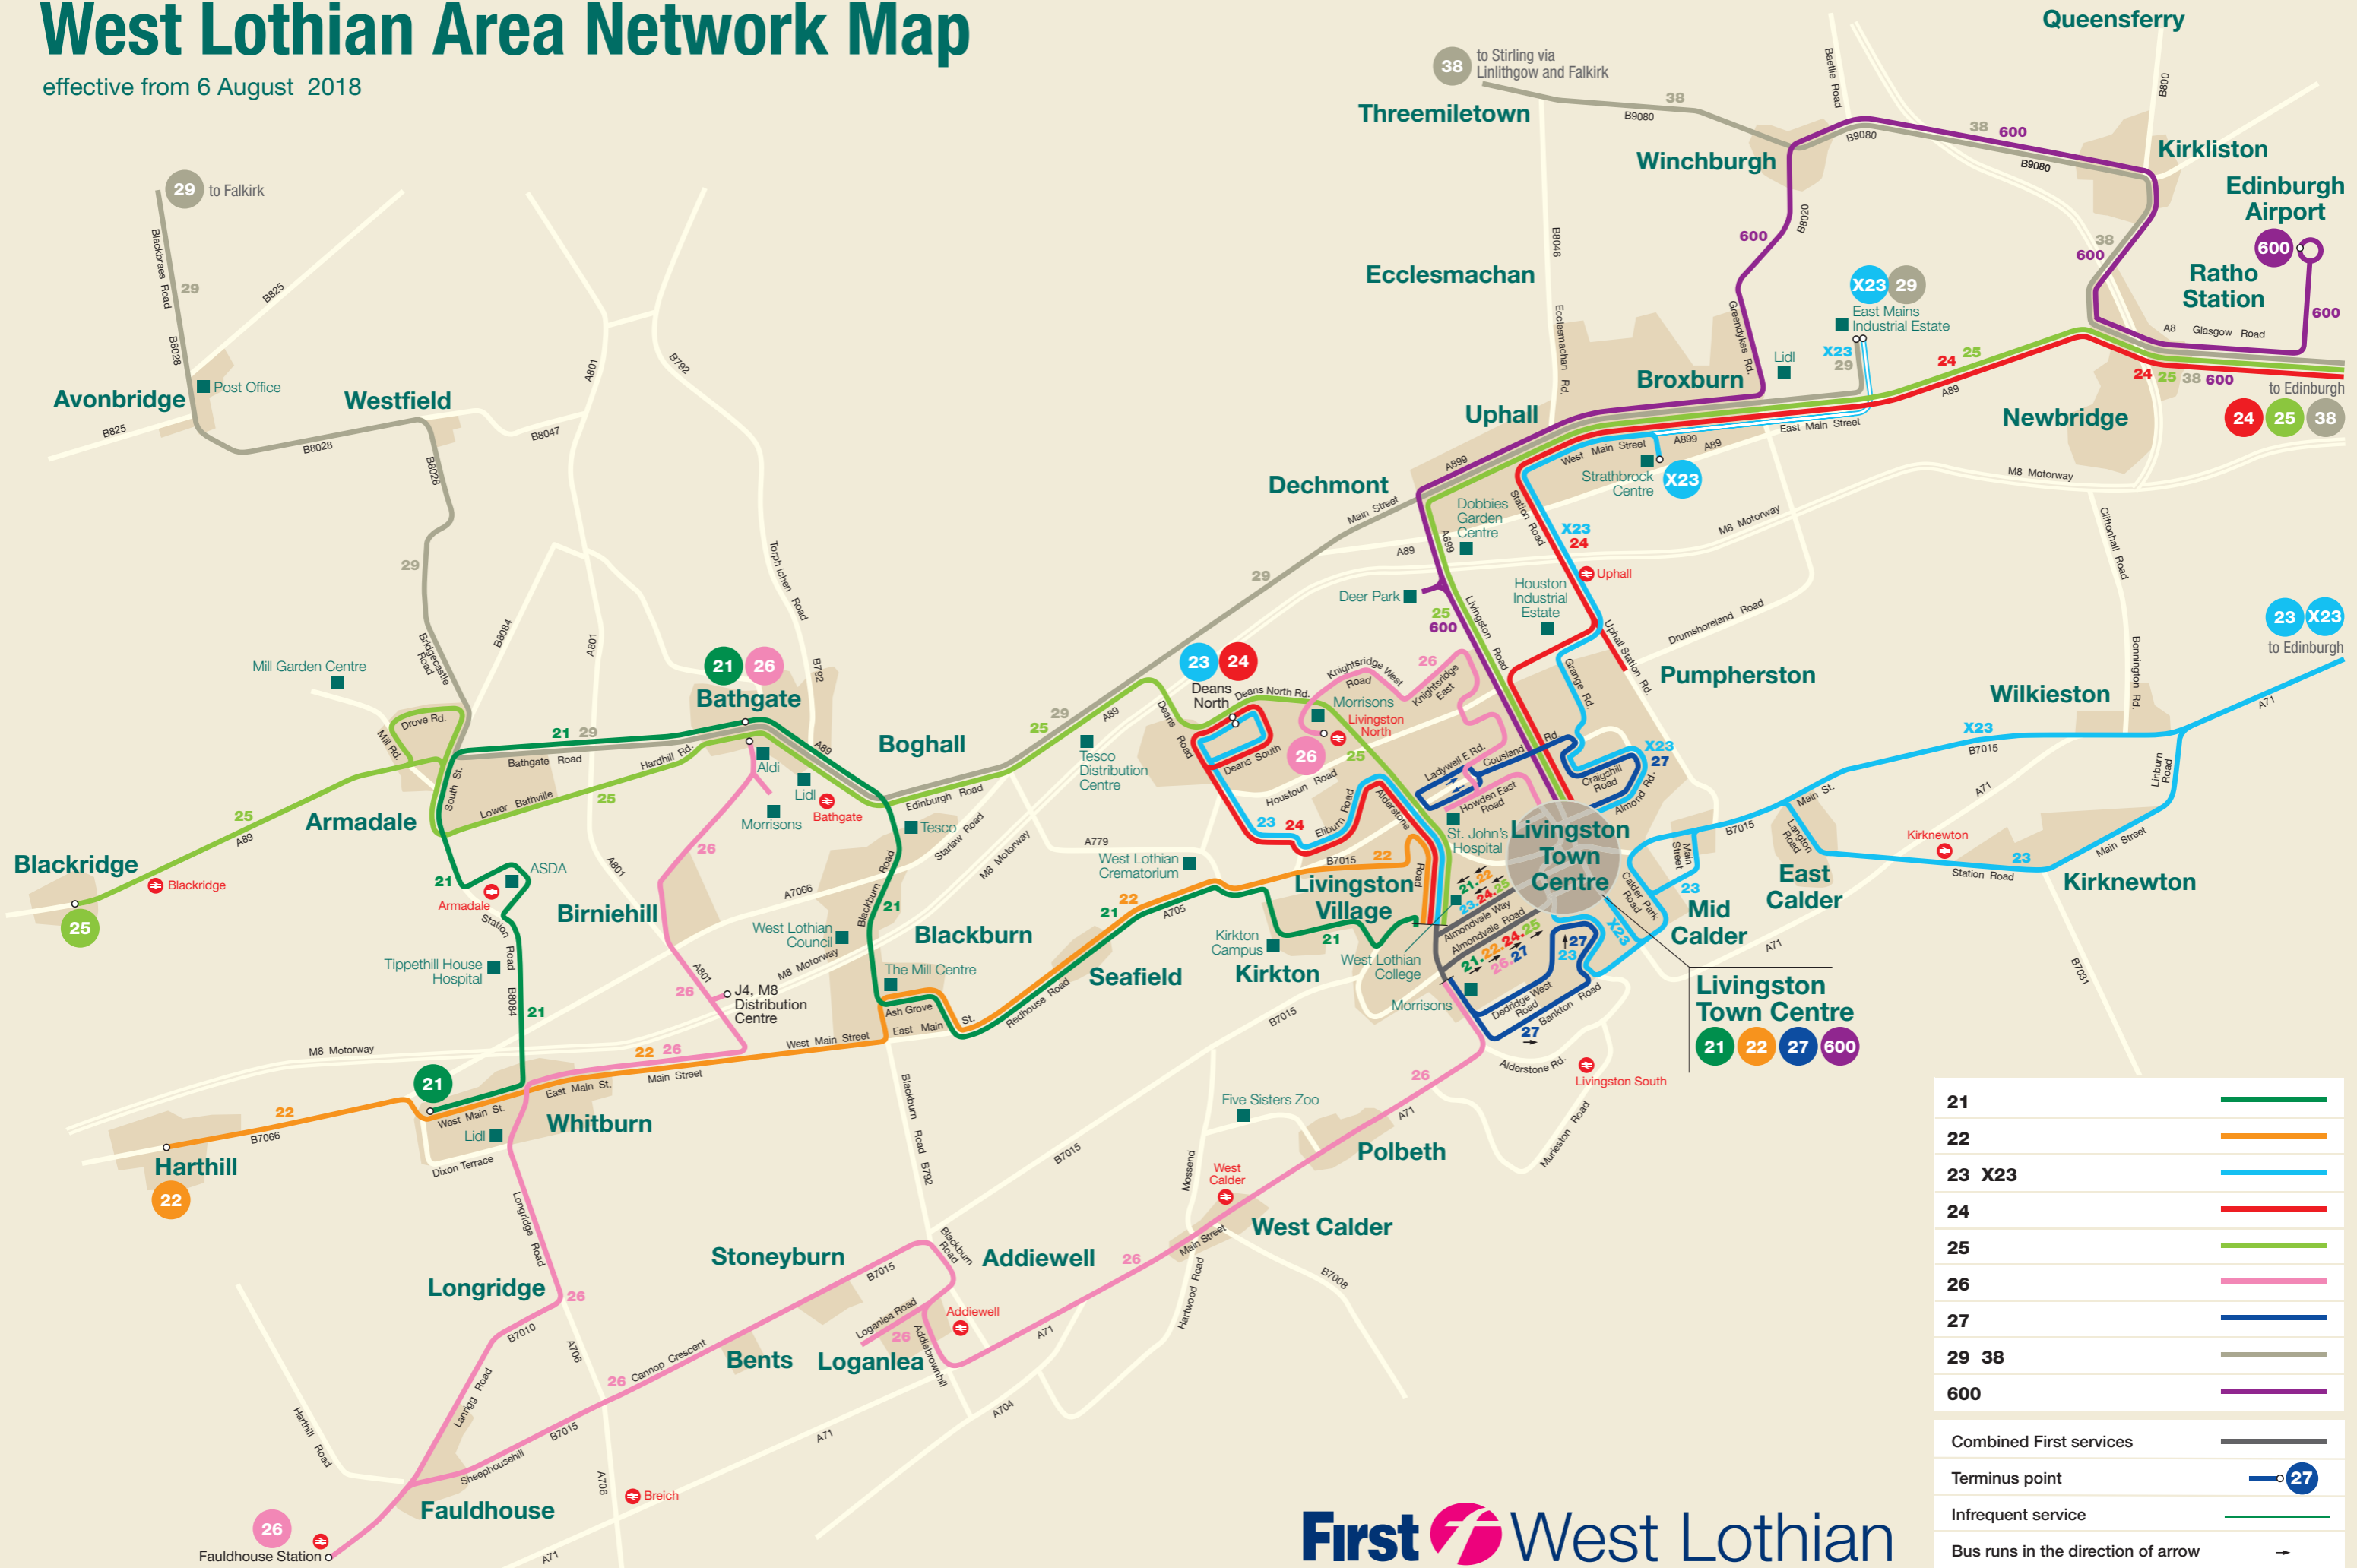

West Lothian Area Network Map

effective from 6 August 2018

First West Lothian

Digital Cartography by Pindar Creative
www.pindarcreative.co.uk