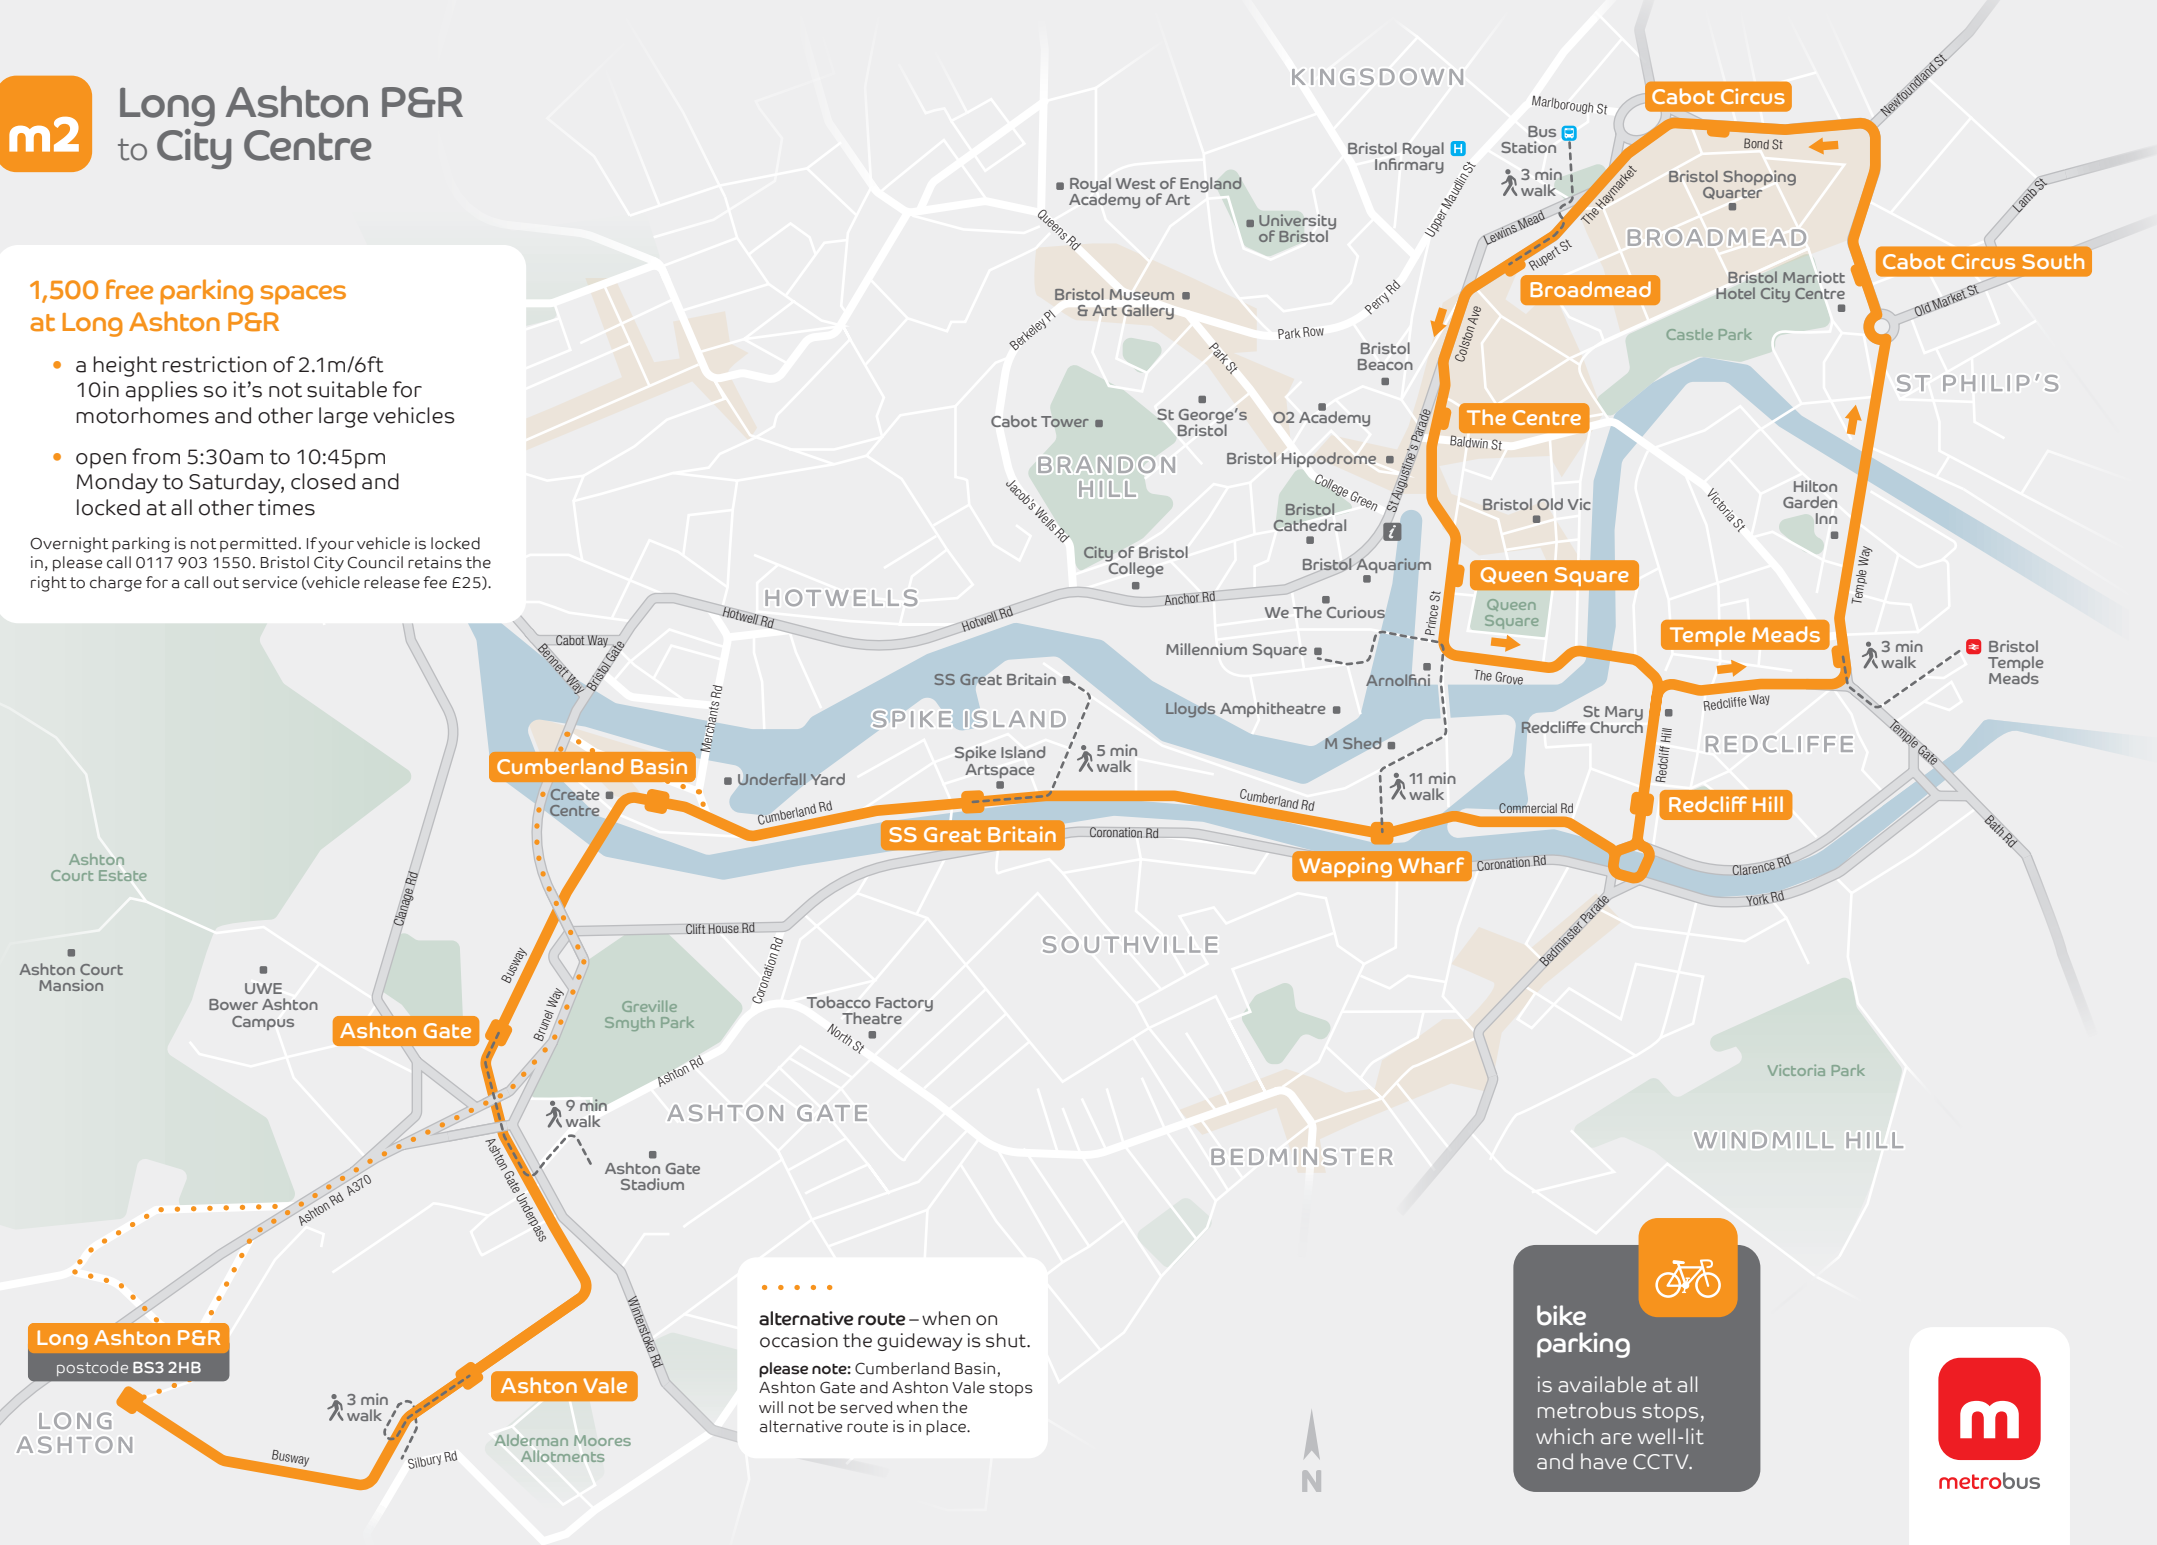

m2 Long Ashton P&R
to City Centre

**1,500 free parking spaces
at Long Ashton P&R**

- a height restriction of 2.1m/6ft 10in applies so it's not suitable for motorhomes and other large vehicles
- open from 5:30am to 10:45pm Monday to Saturday, closed and locked at all other times

Overnight parking is not permitted. If your vehicle is locked in, please call 0117 903 1550. Bristol City Council retains the right to charge for a call out service (vehicle release fee £25).

.....
alternative route – when on occasion the guideway is shut.
please note: Cumberland Basin, Ashton Gate and Ashton Vale stops will not be served when the alternative route is in place.

bike parking
 is available at all metrobus stops, which are well-lit and have CCTV.