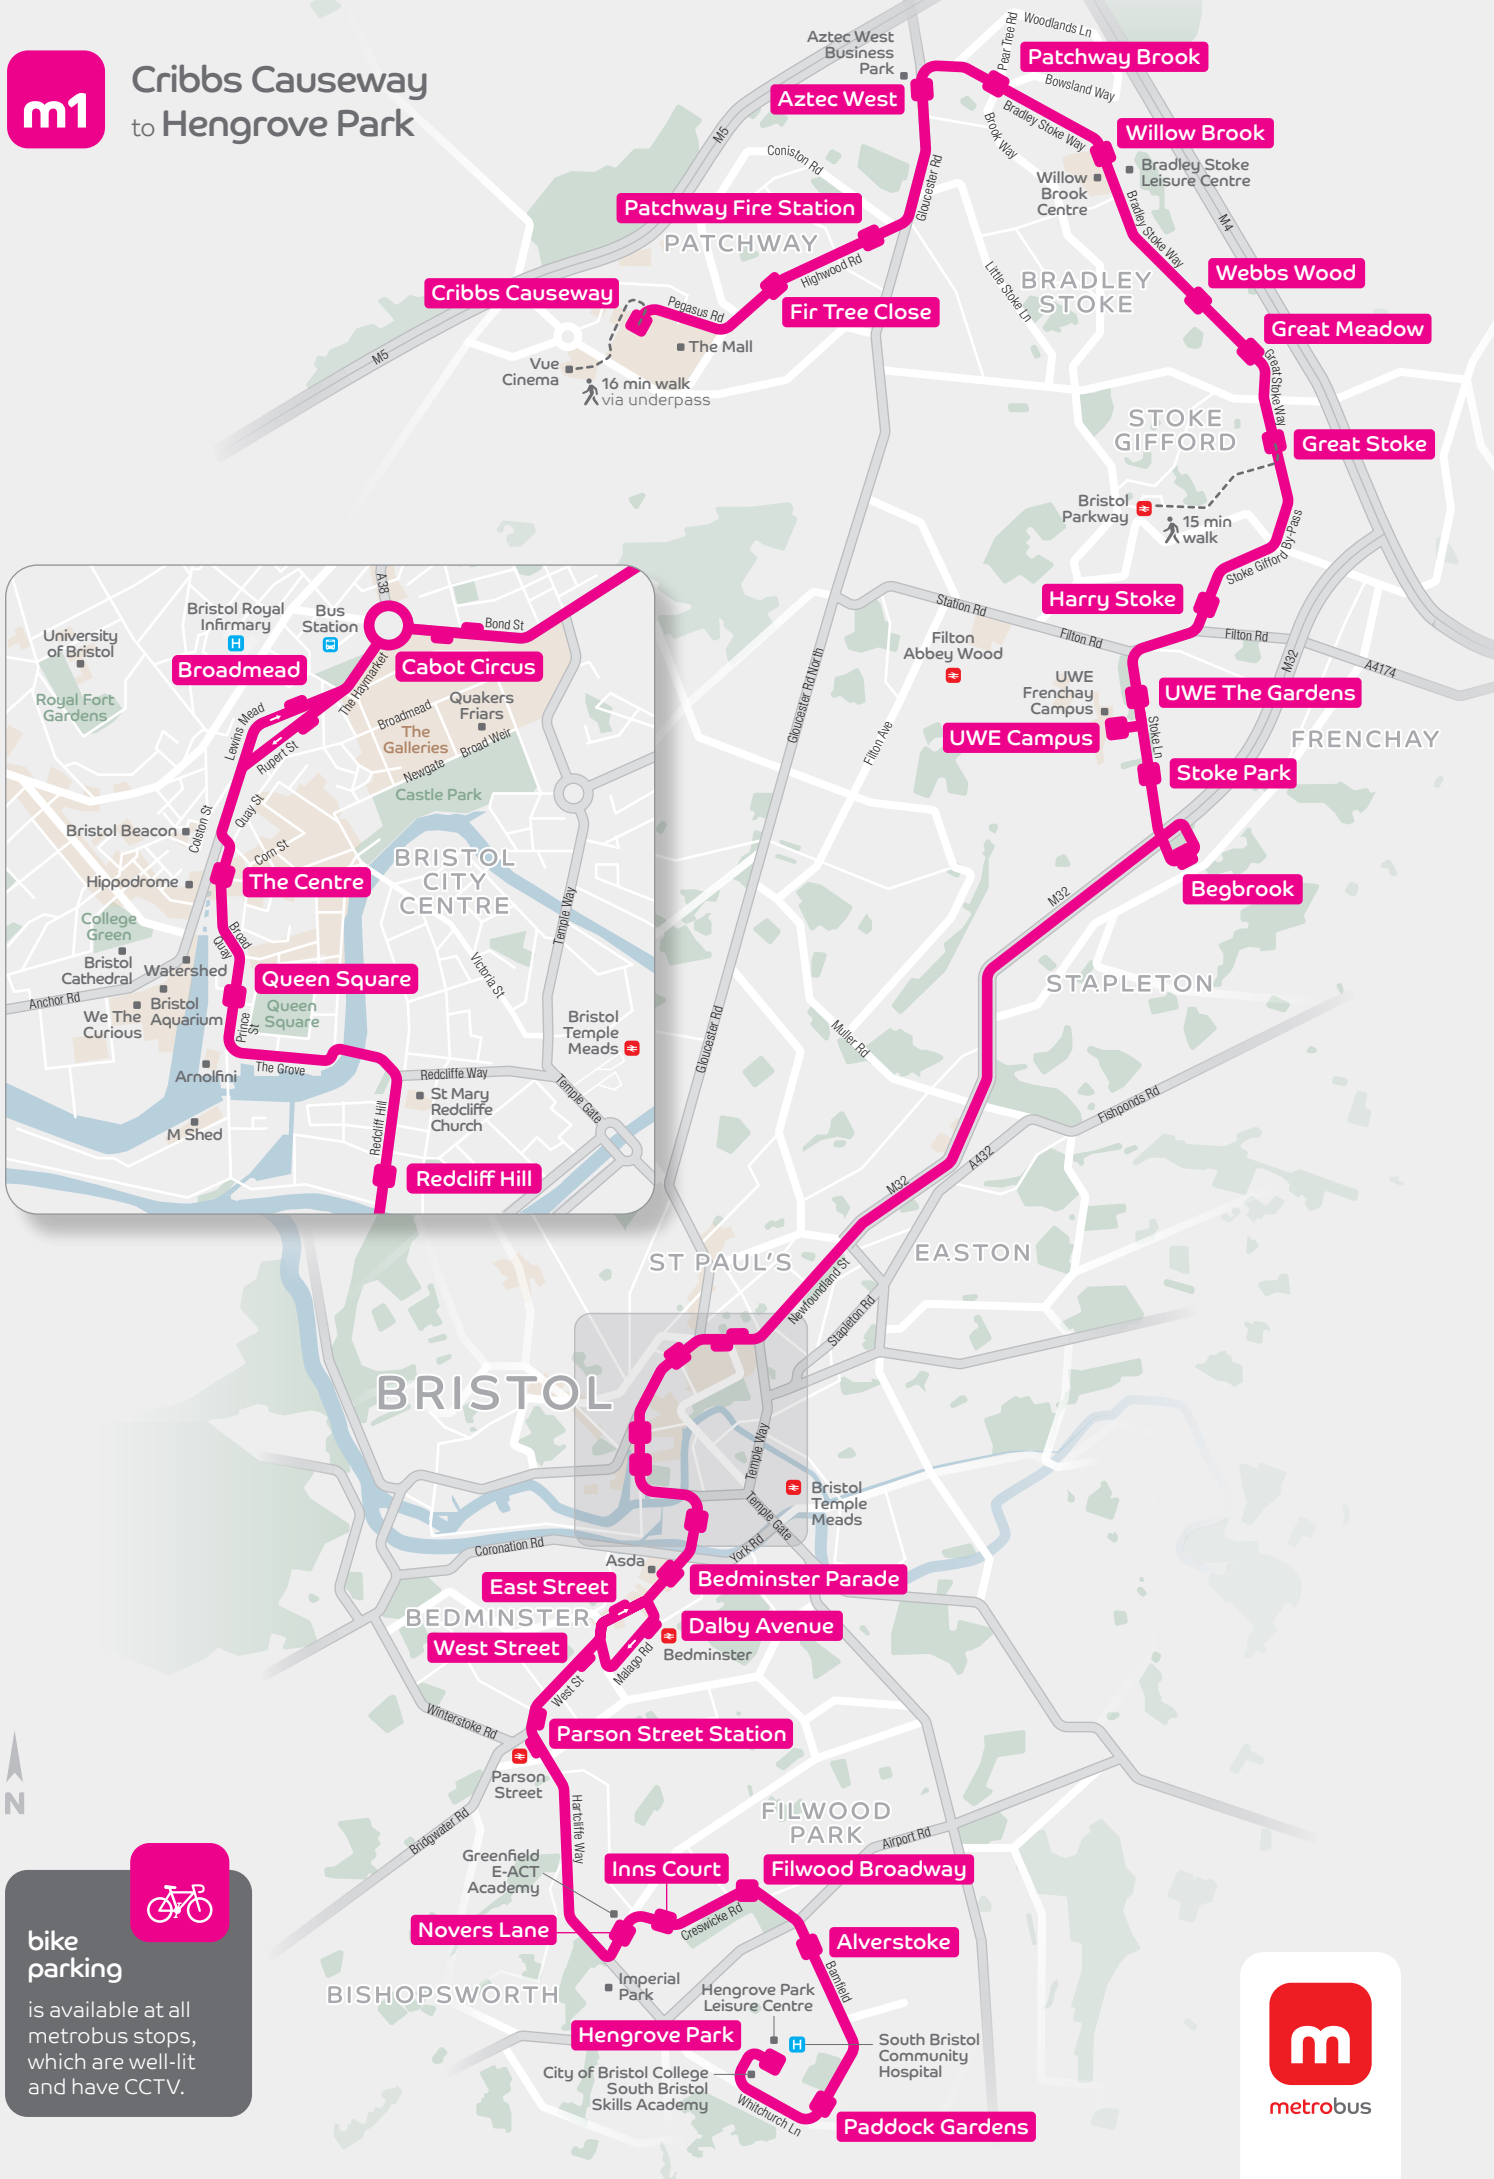

Cribbs Causeway to Hengrove Park

Cribbs Causeway

Aztec West

Patchway Brook

Willow Brook

Patchway Fire Station

Fir Tree Close

Webbs Wood

Great Meadow

Great Stoke

Harry Stoke

UWE The Gardens

UWE Campus

Stoke Park

Begbrook

STAPLETON

ST PAUL'S

EASTON

BRISTOL

East Street

Bedminster Parade

West Street

Dalby Avenue

Parson Street Station

metrobus