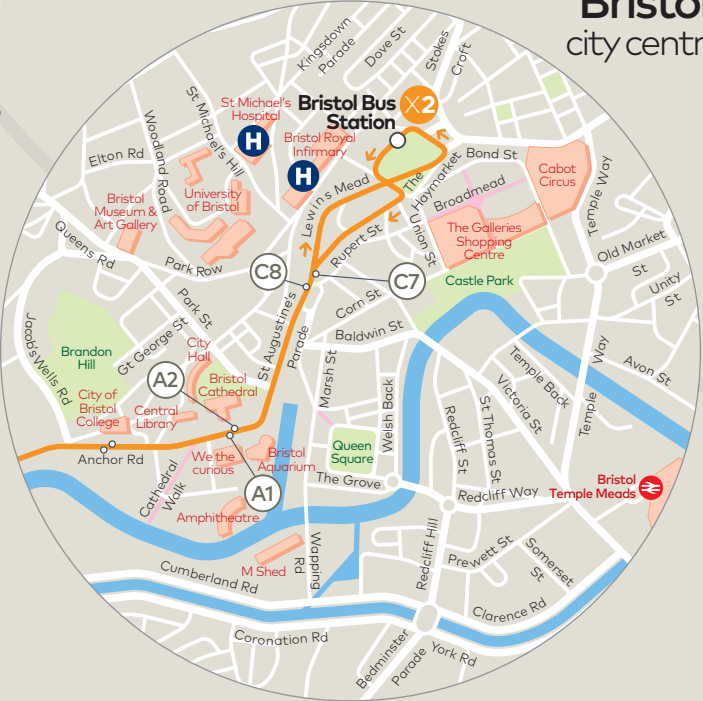

Weston-super-Mare town centre

Portishead

Bristol city centre

Clevedon

Long Ashton

Bristol city centre

Claverham, Post Office

Congresbury Bridge/Station Road

West Wick

Weston-Super-Mare