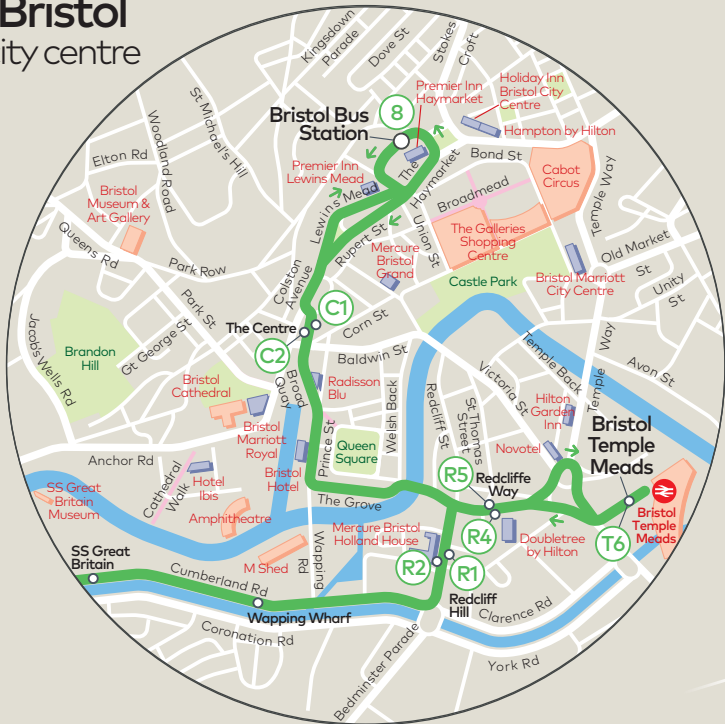

Bristol city centre

○ Bus stop
→ Direction of travel

Average journey time

(times may vary depending on time of travel)

- Start ○ Bristol Bus Station Bay 8
- +2 mins ○ The Centre Stop C1
- +9 mins ○ Bristol Temple Meads Stop T6
- +10 mins ○ Redcliffe Way Stop R4
- +10 mins ○ Redcliff Hill Stop R1
- +12 mins ○ Wapping Wharf
- +14 mins ○ SS Great Britain
- +15 mins ○ Cumberland Road
- +16 mins ○ Ashton Gate
- +18 mins ○ Ashton Vale
- +20 mins ○ Brookgate
- +23 mins ○ Lime Kiln Roundabout
- +35 mins ○ Bristol Airport

Bristol city centre
see inset to left

AirportFlyer

Service A1