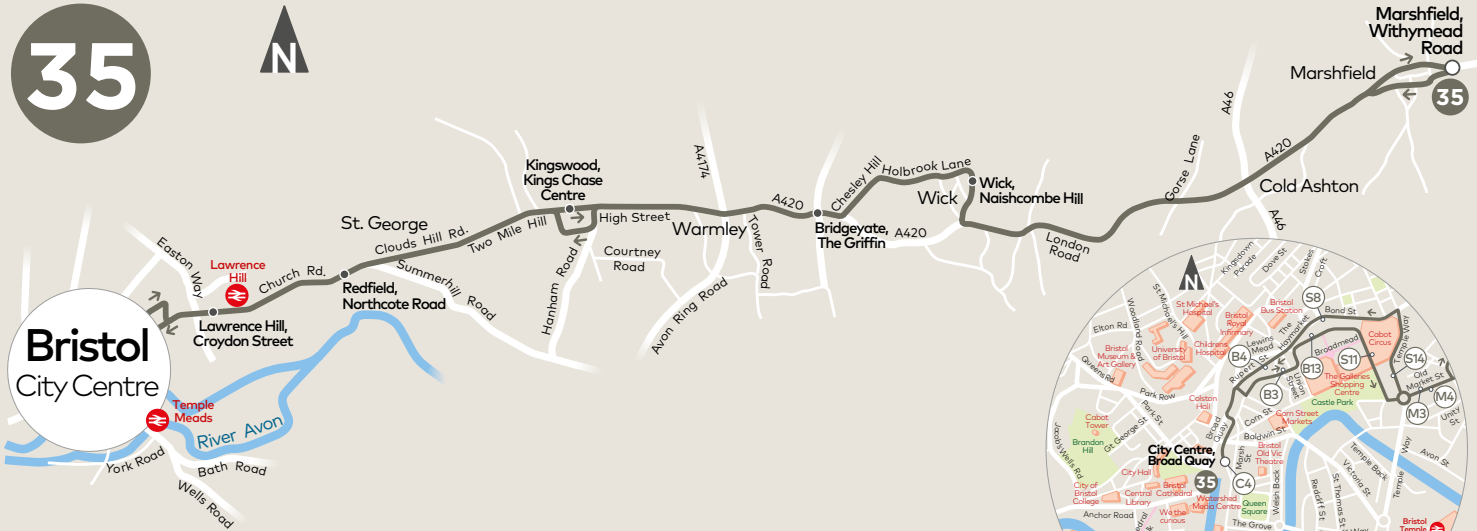

35

Bristol City Centre

-  Bus route
-  Direction of travel
-  Terminus point
-  Timed stop
-  Bus stop

Bristol City Centre