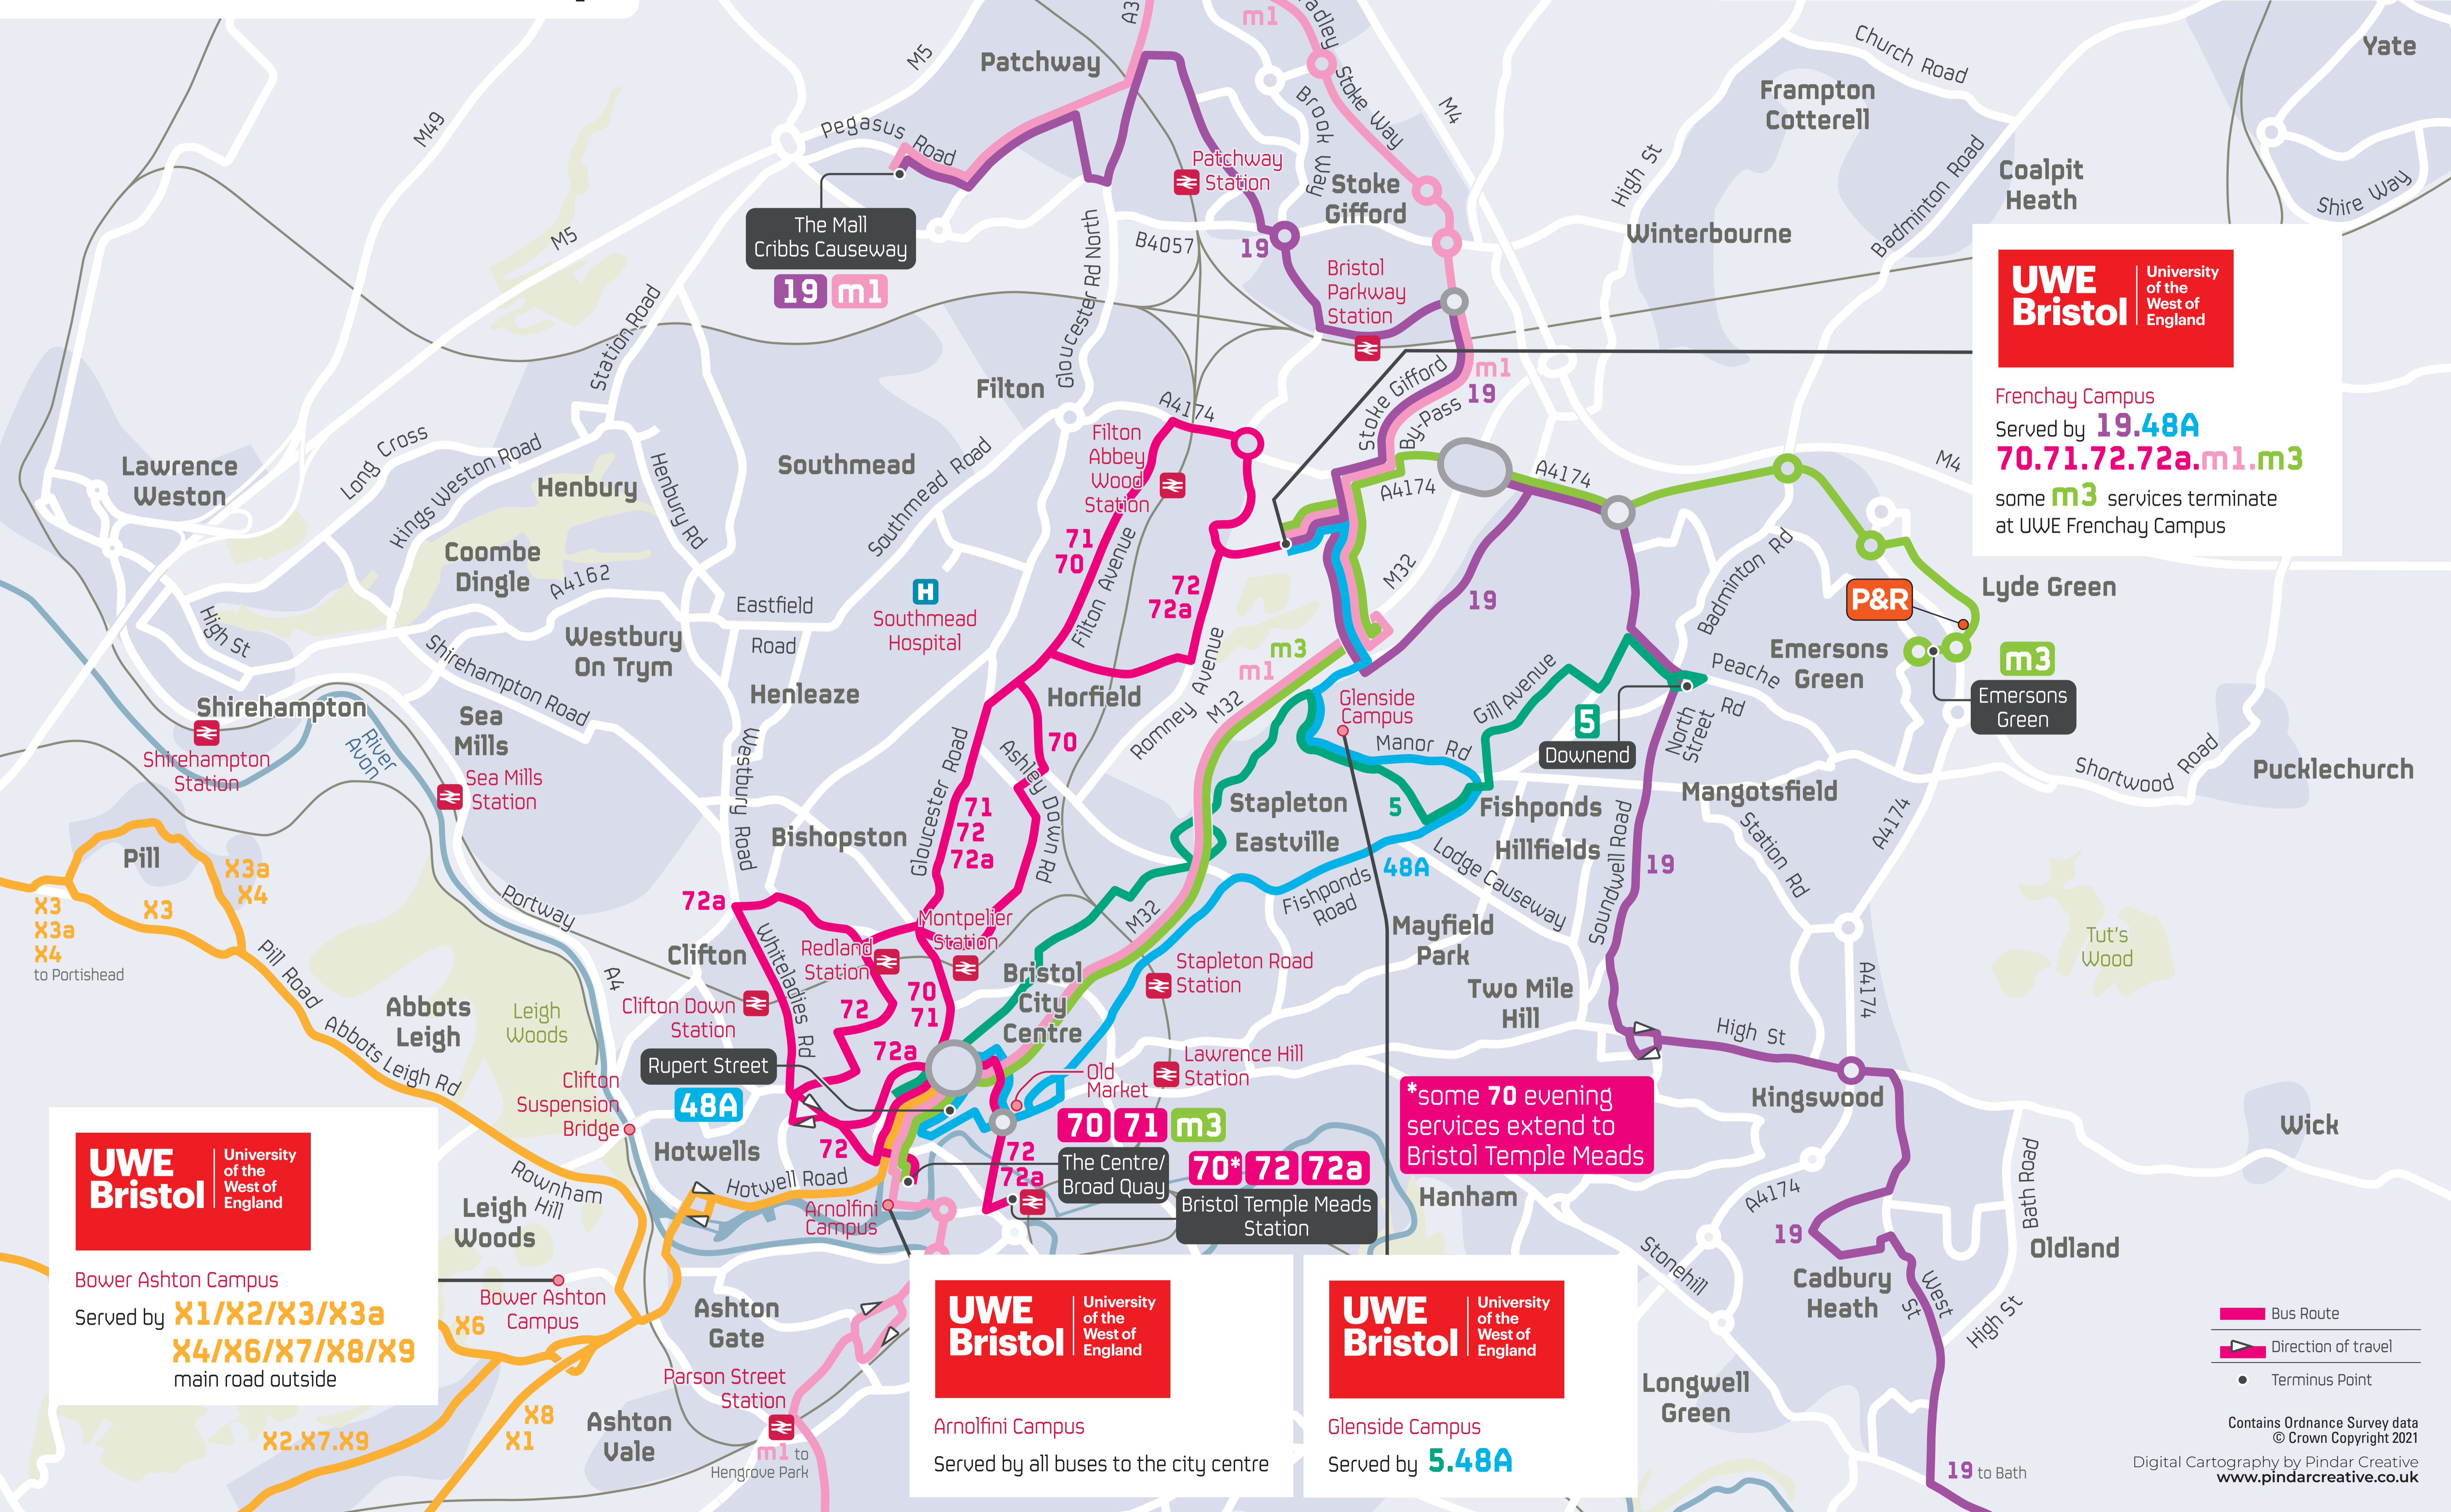

# First Bristol UWE Network map

bus routes **5 19 48A 70 71 72**  
**72a X3/X3a/X4 m1 m3**

**UWE Bristol** University of the West of England

Frenchay Campus  
Served by **19.48A 70.71.72.72a.m1.m3**  
some **m3** services terminate at UWE Frenchay Campus

**UWE Bristol** University of the West of England

Bower Ashton Campus  
Served by **X1/X2/X3/X3a X4/X6/X7/X8/X9**  
main road outside

**UWE Bristol** University of the West of England

Arncliffe Campus  
Served by all buses to the city centre

**UWE Bristol** University of the West of England

Glenside Campus  
Served by **5.48A**

\*some 70 evening services extend to Bristol Temple Meads

Bus Route  
Direction of travel  
Terminus Point