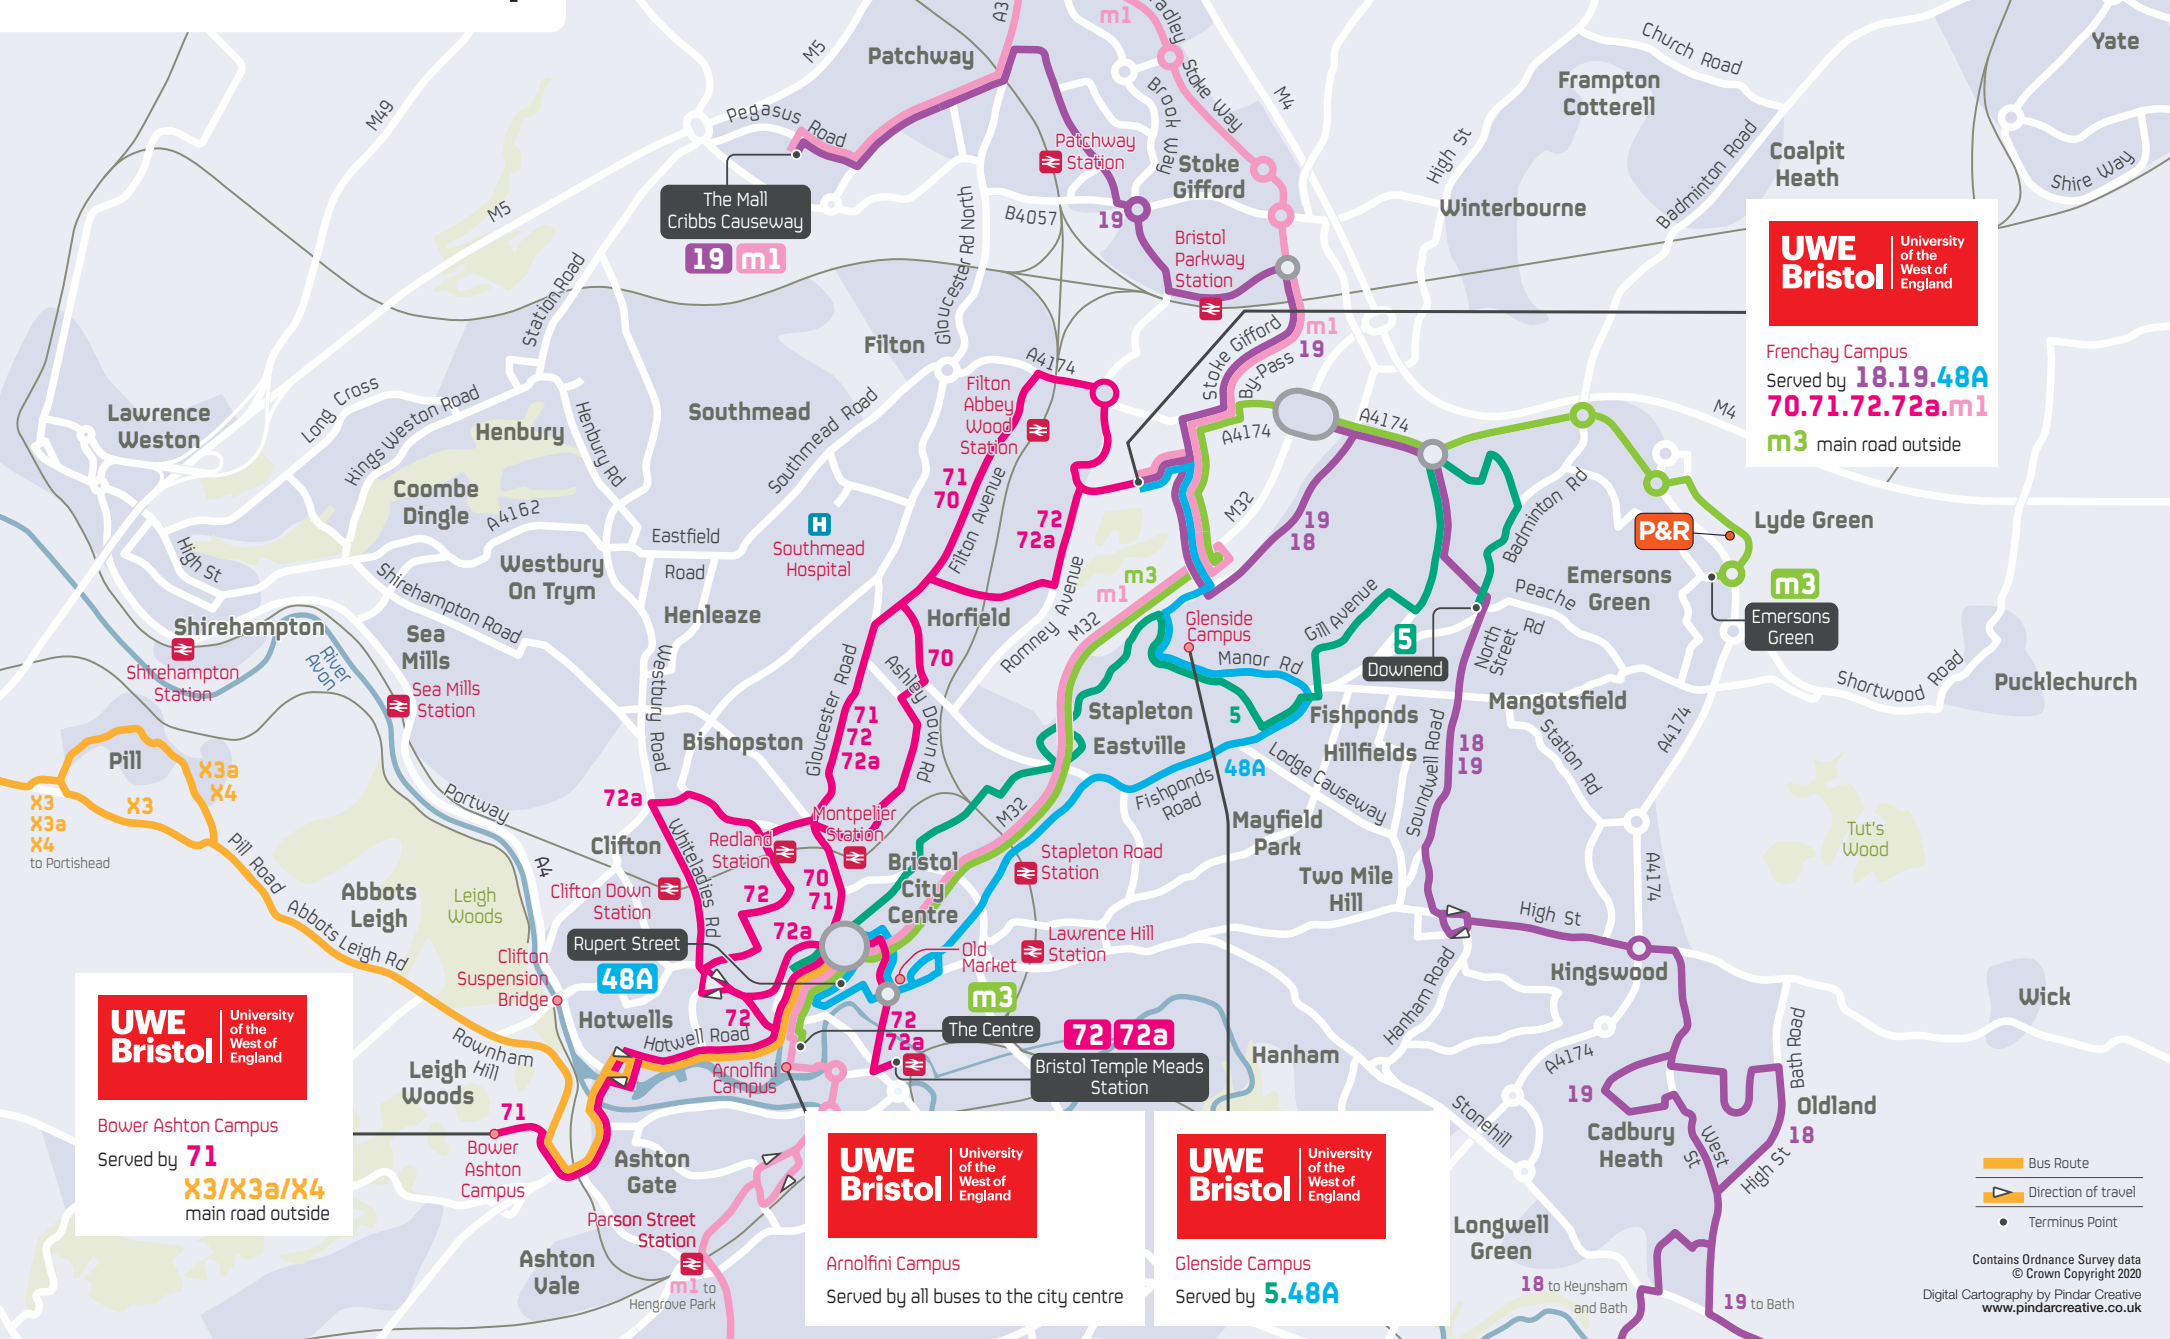

First Bristol UWE Network map

bus routes **5 18/19 48A 70 71 72**
72a X3/X3a/X4 m1 m3

UWE Bristol University of the West of England

Frenchay Campus
Served by **18.19.48A**
70.71.72.72a.m1
m3 main road outside

UWE Bristol University of the West of England

Bower Ashton Campus
Served by **71**
X3/X3a/X4
main road outside

UWE Bristol University of the West of England

Arnolfini Campus
Served by all buses to the city centre

UWE Bristol University of the West of England

Glenside Campus
Served by **5.48A**

 Bus Route
 Direction of travel
 Terminus Point