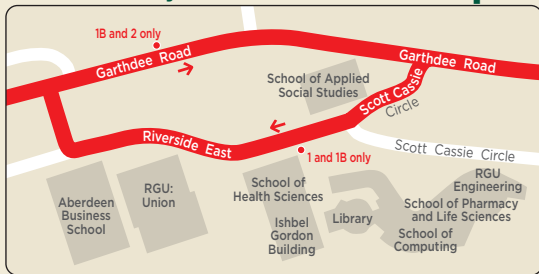

# 1 X1 1B 2

## Route Map

### Where to find your bus in ABERDEEN CITY CENTRE

### Where to find your bus on RGU Campus

Route of service 1, X1, 1B, 2, 40	
RGU term time only	
Terminus point	
Bus stops served to Danestone, Ashwood or Dubford	
Bus stops served to Auchinyell, RGU or Garthdee	
Railway station	