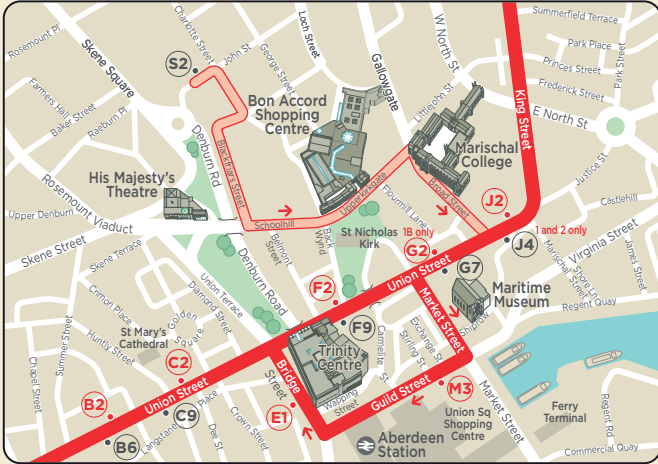

# 1 X1 1B 2

## Route Map

### Where to find your bus in ABERDEEN CITY CENTRE

### Where to find your bus on RGU Campus

Route of service 1, X1, 1B, 2, 40	
RGU term time only	
Terminus point	
Bus stops served to Danestone, Ashwood or Dubford	
Bus stops served to Auchinyell, RGU or Garthdee	
Railway station	