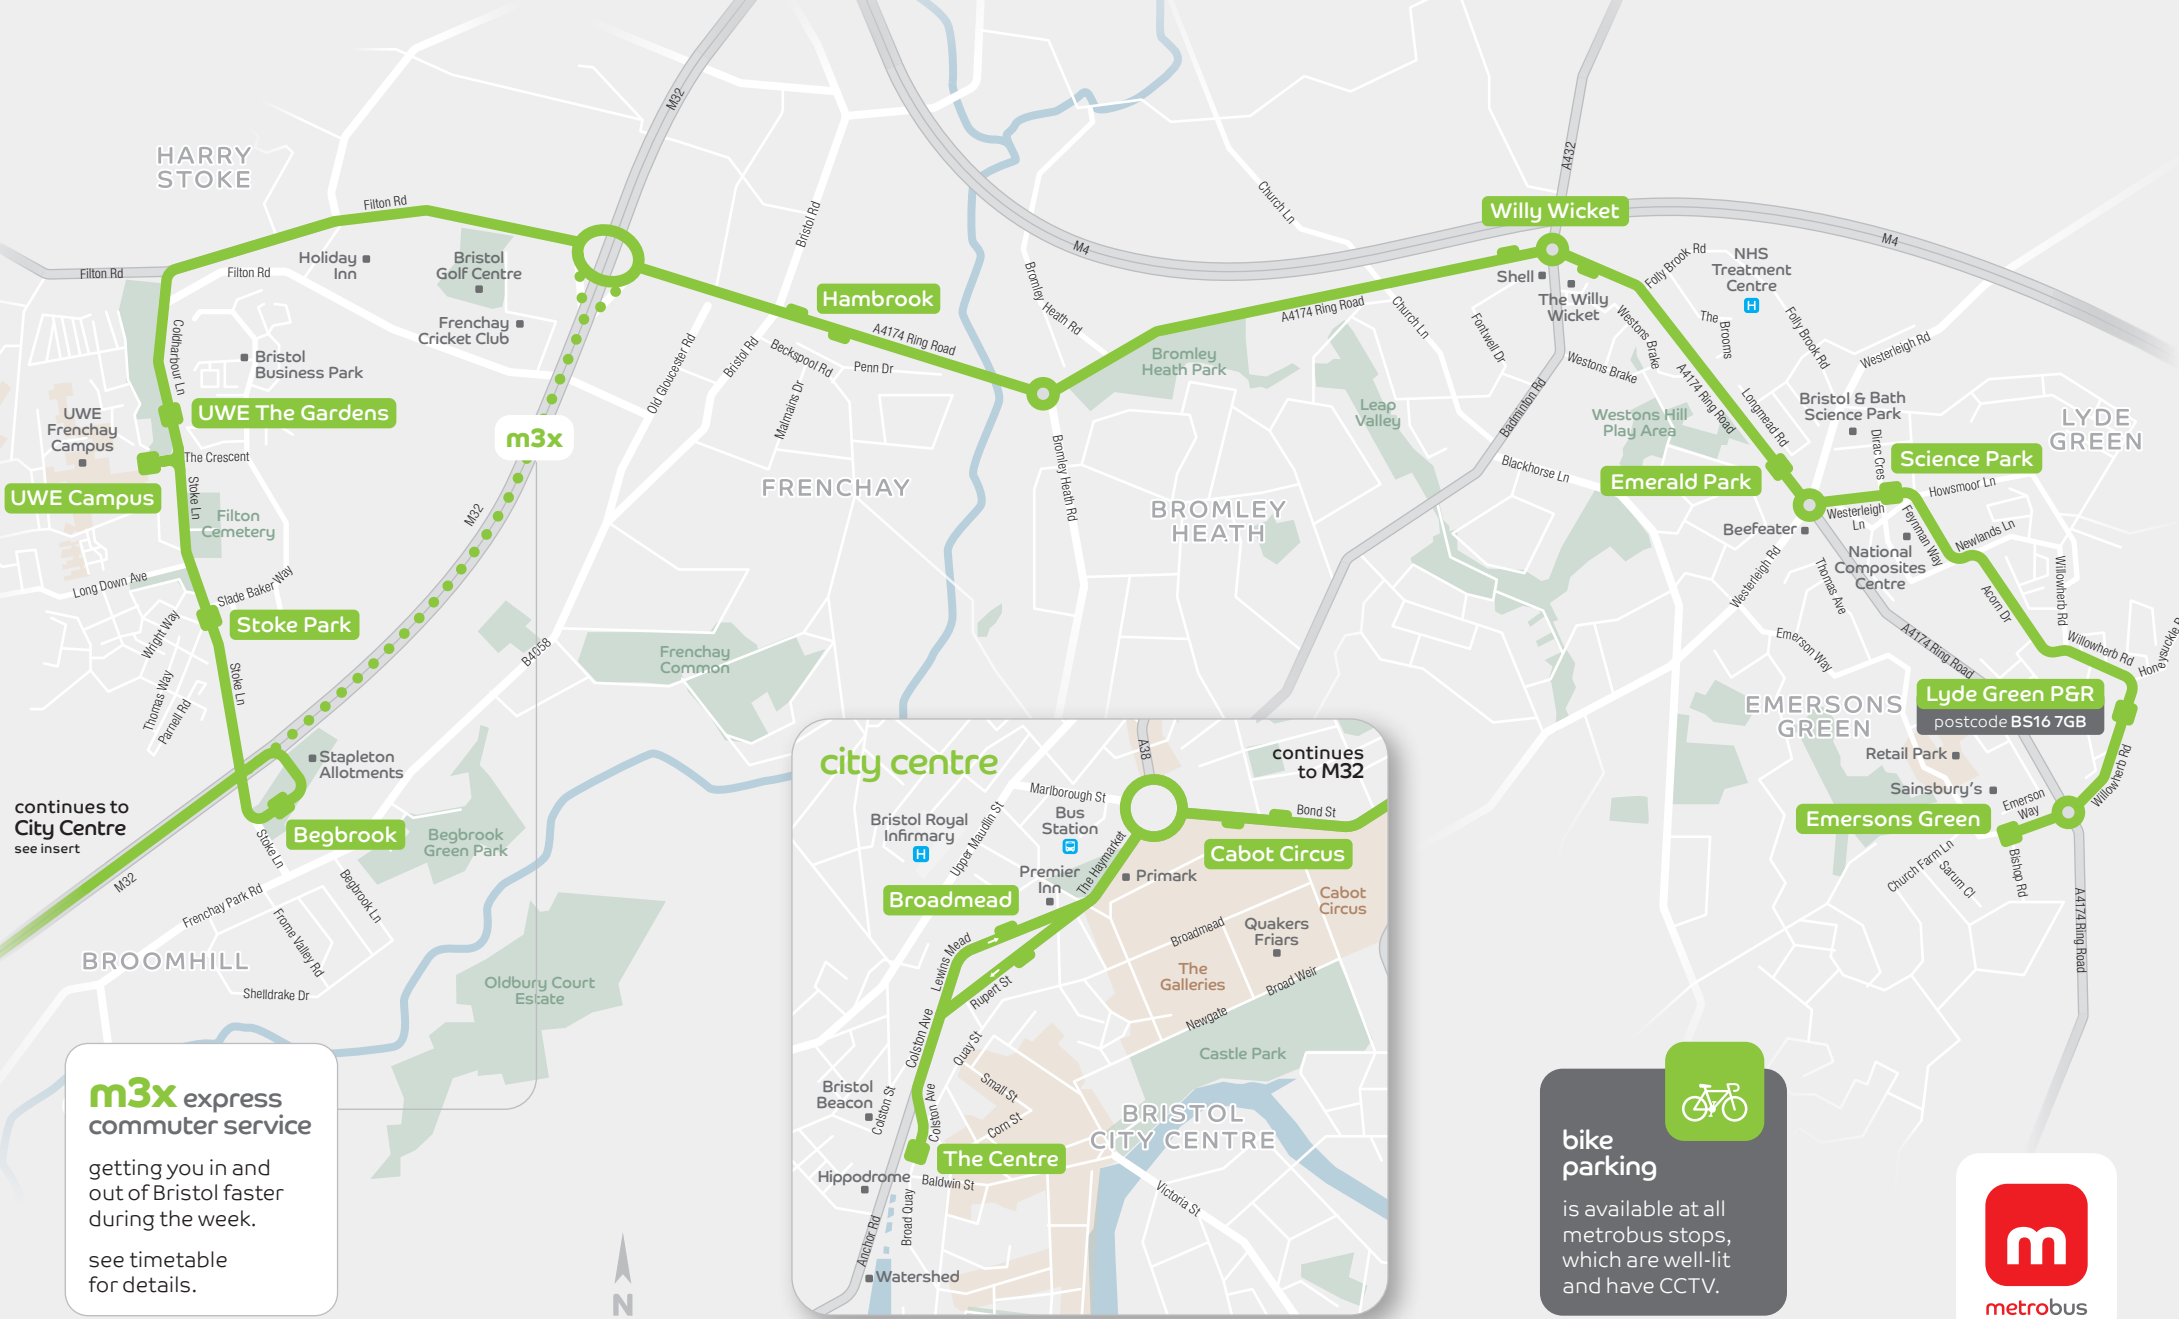

Emersons Green to City Centre

continues to City Centre see insert

m3x

city centre

continues to M32

m3x express commuter service

getting you in and out of Bristol faster during the week.

see timetable for details.

bike parking

is available at all metrobus stops, which are well-lit and have CCTV.

metrobus