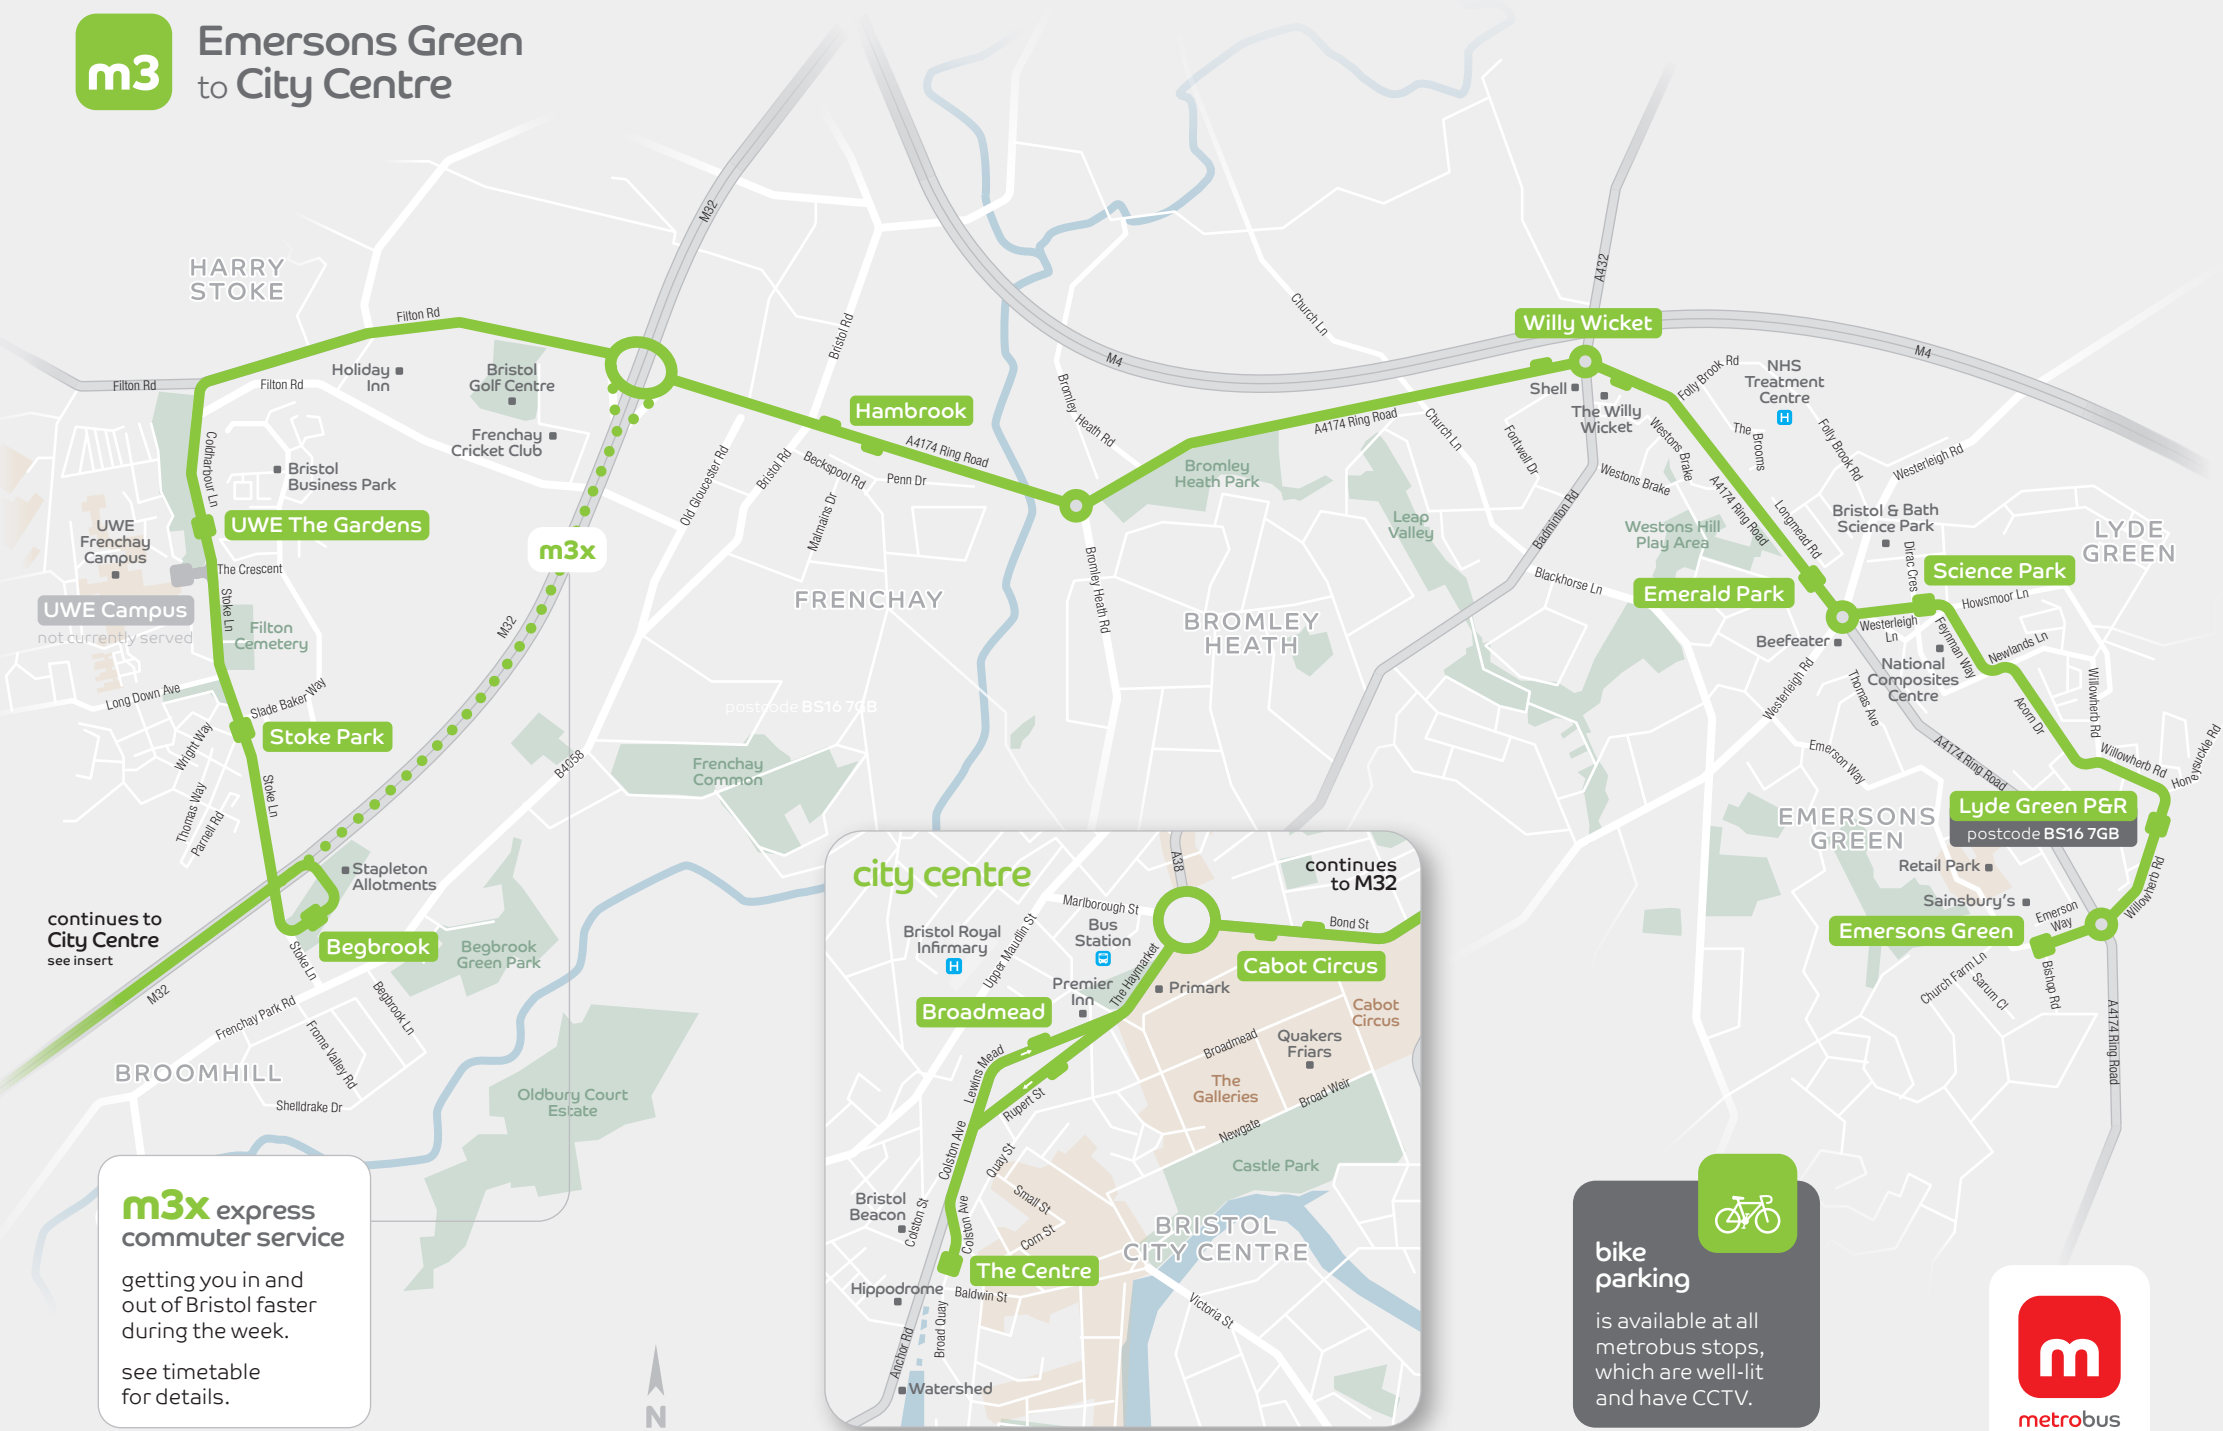

Emersons Green to City Centre

continues to City Centre see insert

m3x

m3x express commuter service

getting you in and out of Bristol faster during the week.
see timetable for details.

bike parking

is available at all metrobus stops, which are well-lit and have CCTV.

metrobus