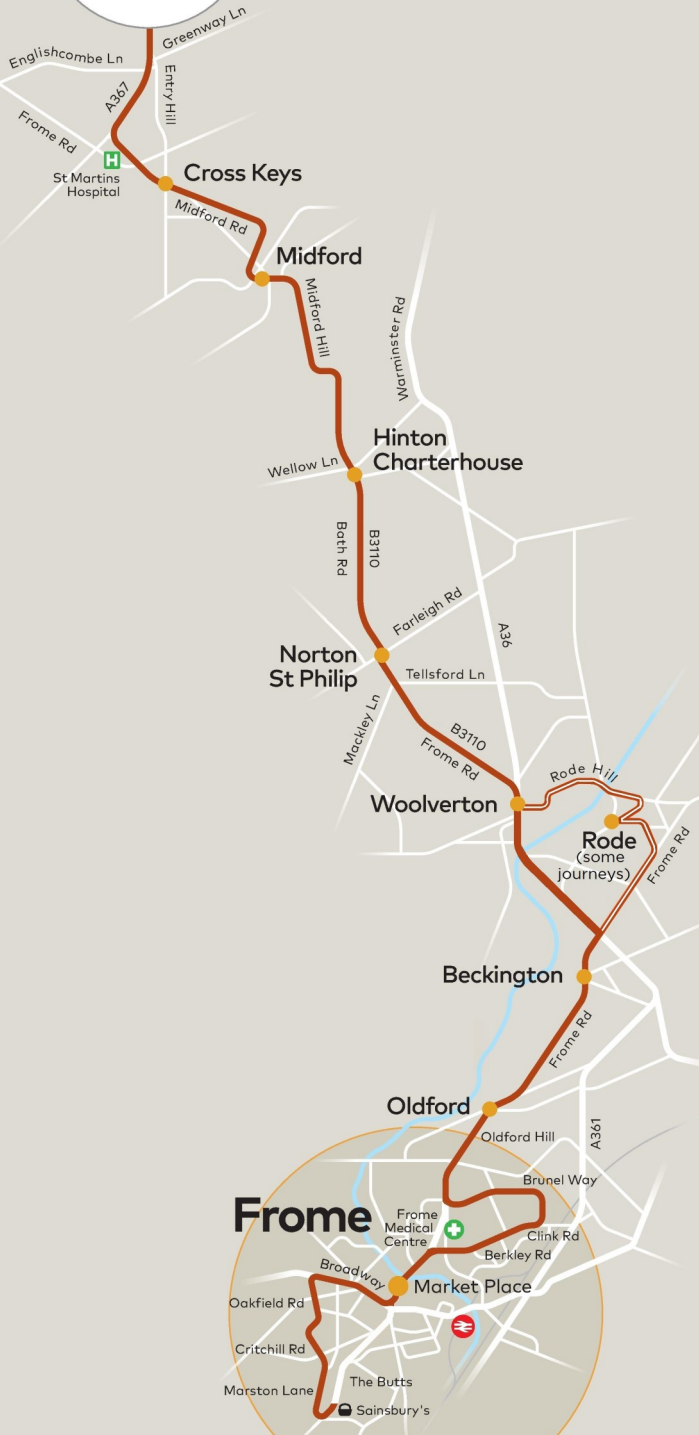

Bath city centre

Leaving Bath from the Bus Station (Bay 8), the D2 serves all stops on Wells Road and Wellsway.

D2

D2 bus route in
Frome

 bus stops