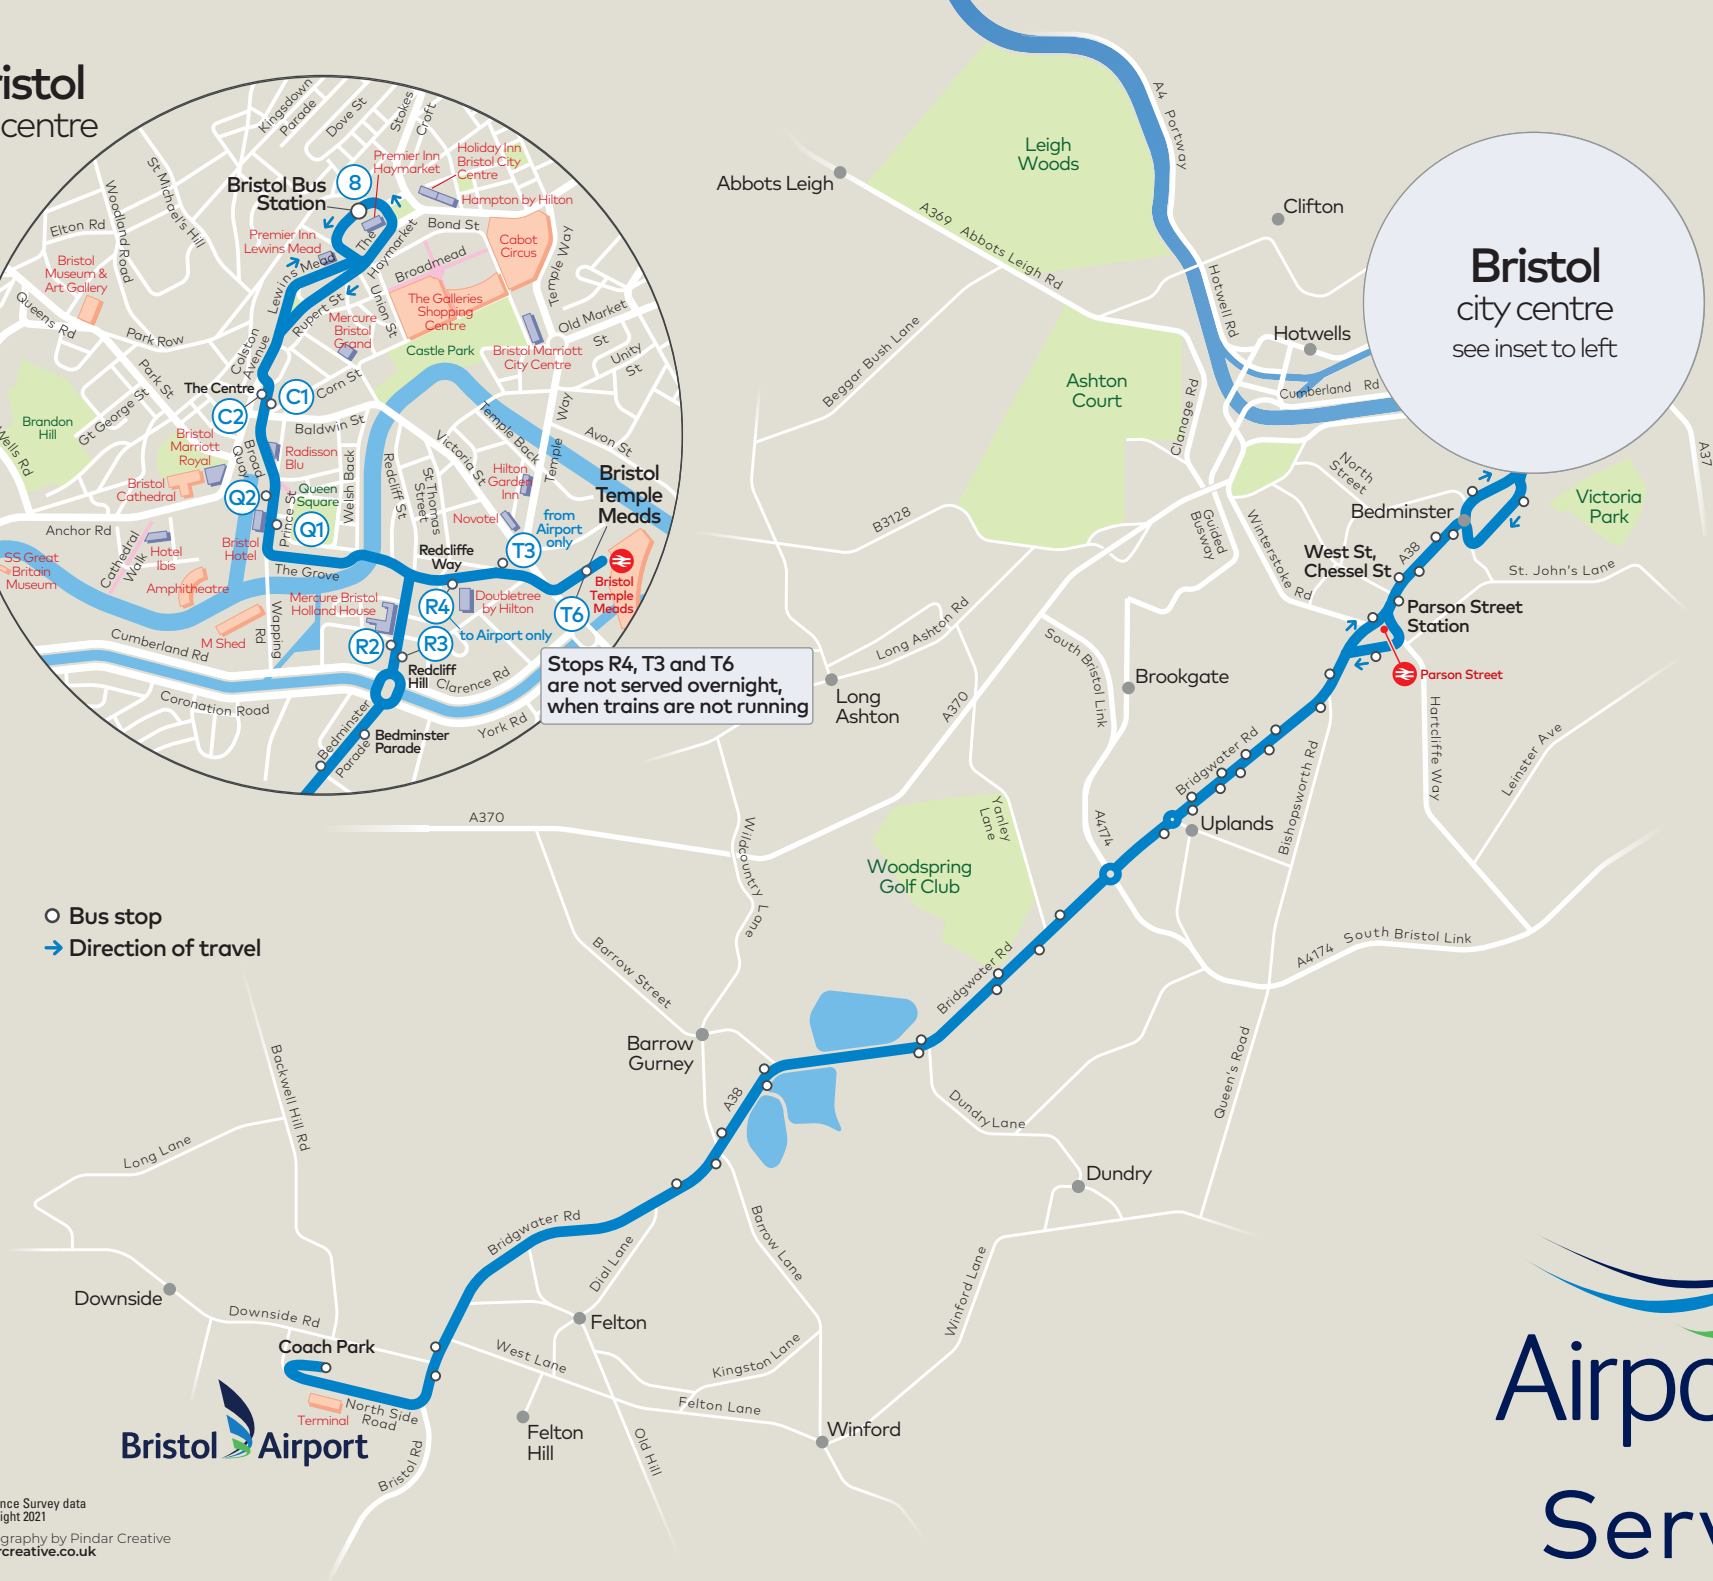

Service A1 serves all stops along the route

A1

Service A1 serves all stops along the route

# Bristol city centre

Stops R4, T3 and T6 are not served overnight, when trains are not running

- Bus stop
- ➔ Direction of travel

**Bristol city centre**  
see inset to left

**AirportFlyer**  
Service A1