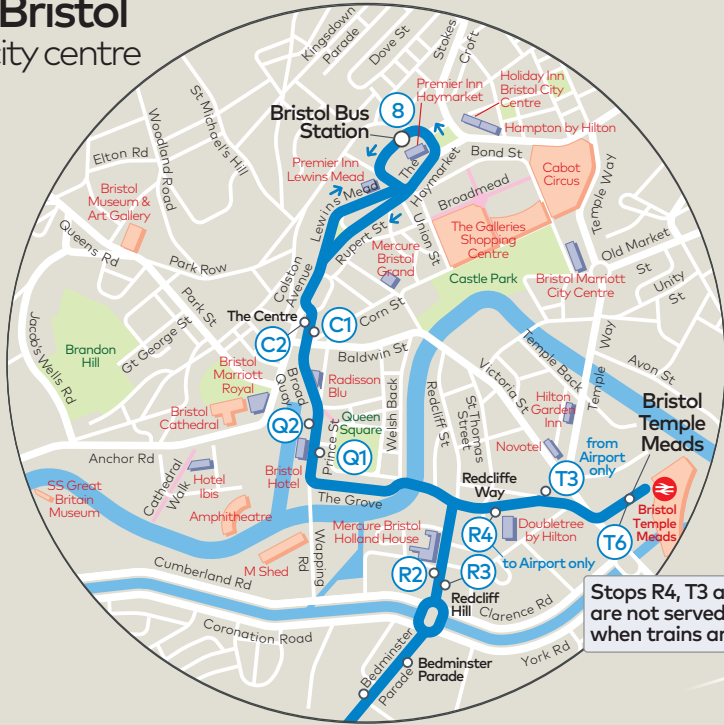

Bristol Airport	1450	1510	then every 20 minutes until	1910	1930	1950	2015	2045	then every 30 minutes until	2345	0015	0045	0145	0245	0345
West Street, Chessel Street	1505	1525		1925	1945	2005	2029	2059		2359	0028	0058	0158	0258	0358
Bedminster Parade	1511	1531		1931	1951	2011	2034	2104		0004	0032	0102	0202	0302	0402
Bristol Temple Meads Stn ⇄	1518	1538		1938	1958	2018	2040	2110		0010	—	—	—	—	—
Bristol, Bus Station	1527	1547		1947	2007	2027	2048	2118		0018	0040	0110	0210	0310	0410

Service A1 serves all stops along the route

# Bristol city centre

Stops R4, T3 and T6 are not served overnight, when trains are not running

- Bus stop
- ➔ Direction of travel

**Bristol city centre**  
see inset to left

**AirportFlyer**  
Service A1