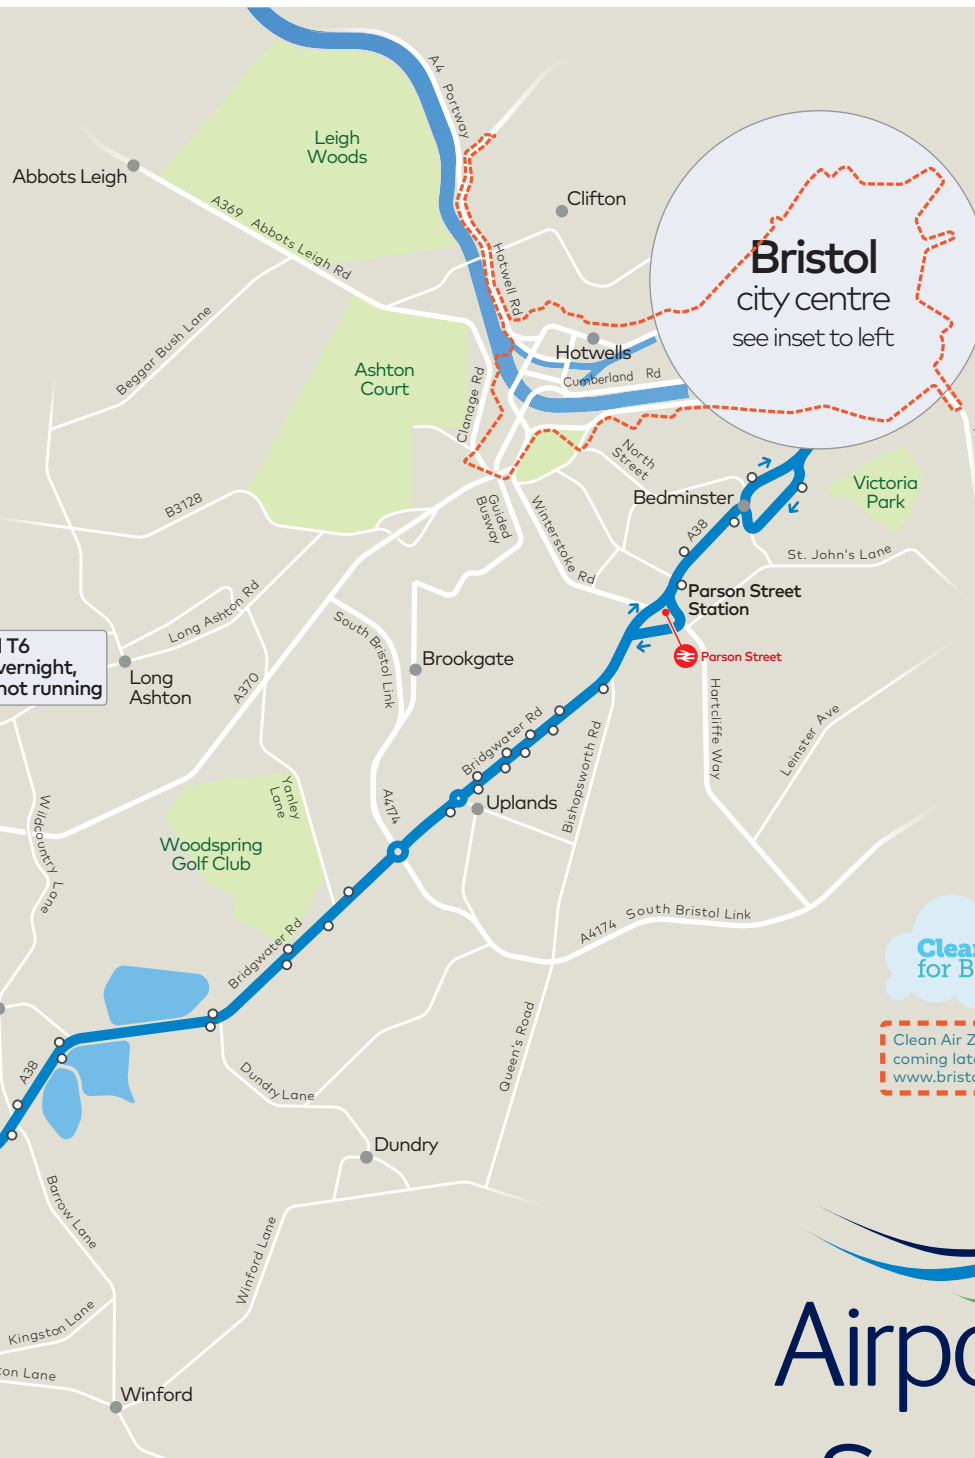

Bristol city centre

Stops R4, T3 and T6 are not served overnight, when trains are not running

- Bus stop
- Direction of travel

Clean Air for Bristol
 Clean Air Zone coming late summer 2022
www.bristol.gov.uk/cleanairzone