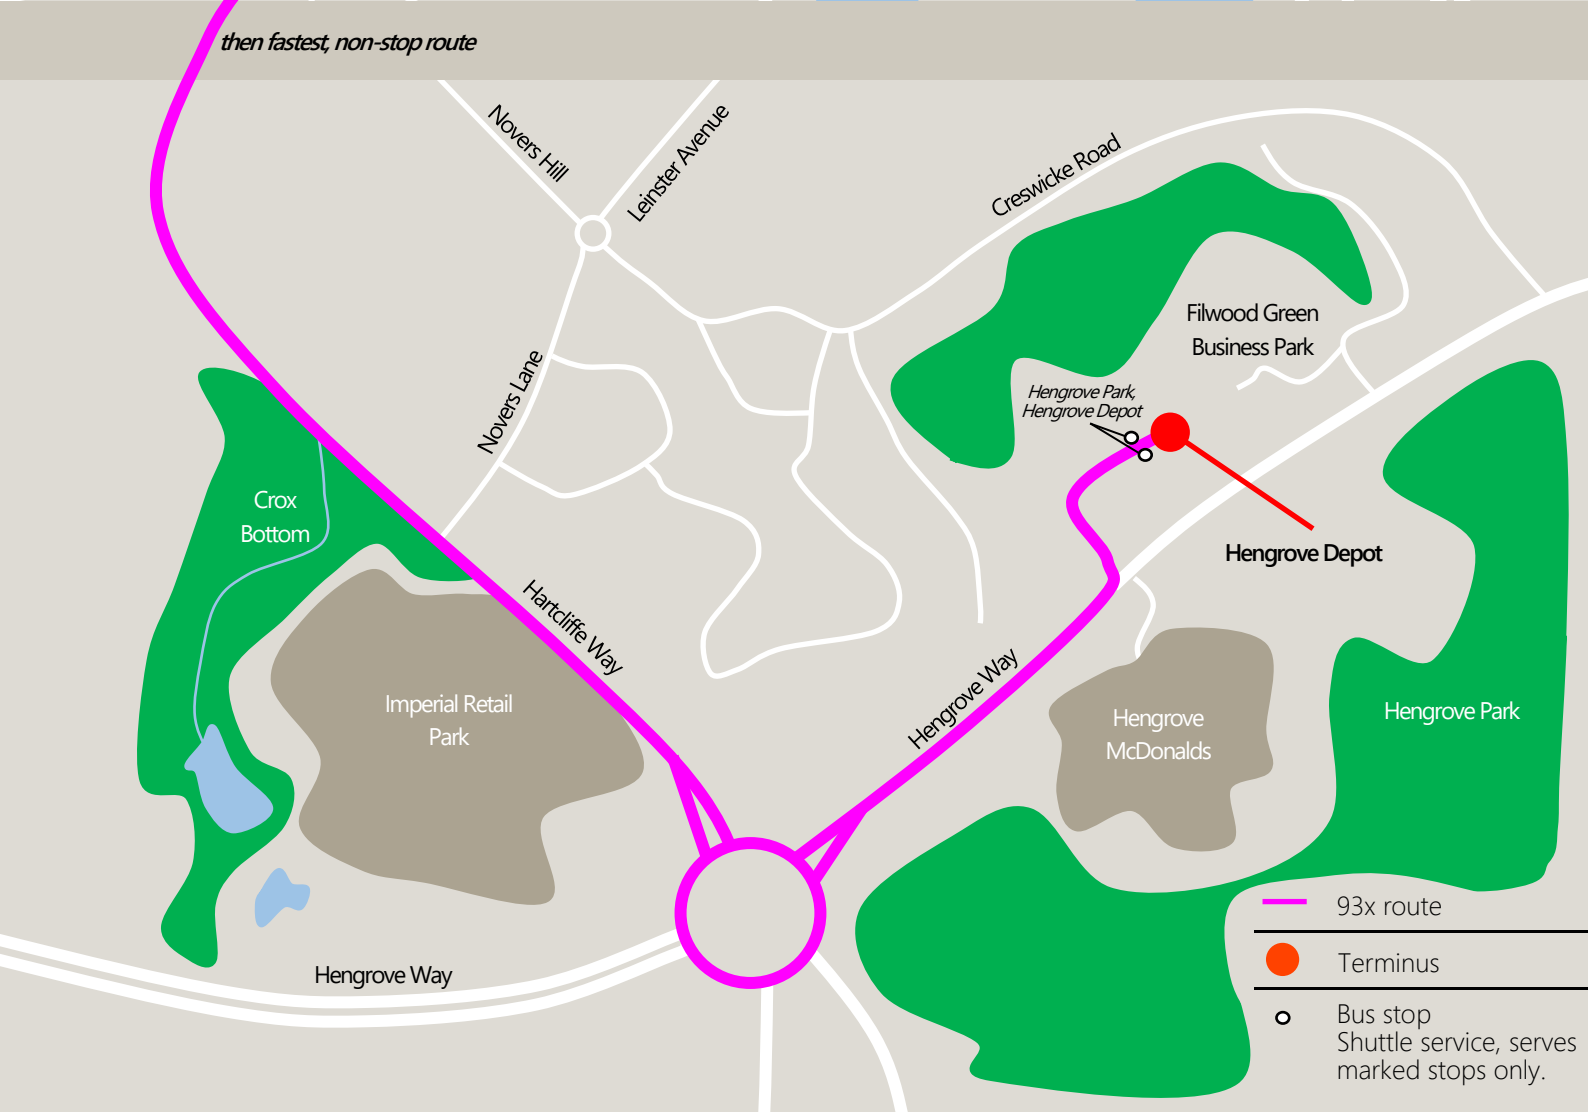

93x

then fastest, non-stop route

-  93x route
-  Terminus
-  Bus stop
Shuttle service, serves marked stops only.