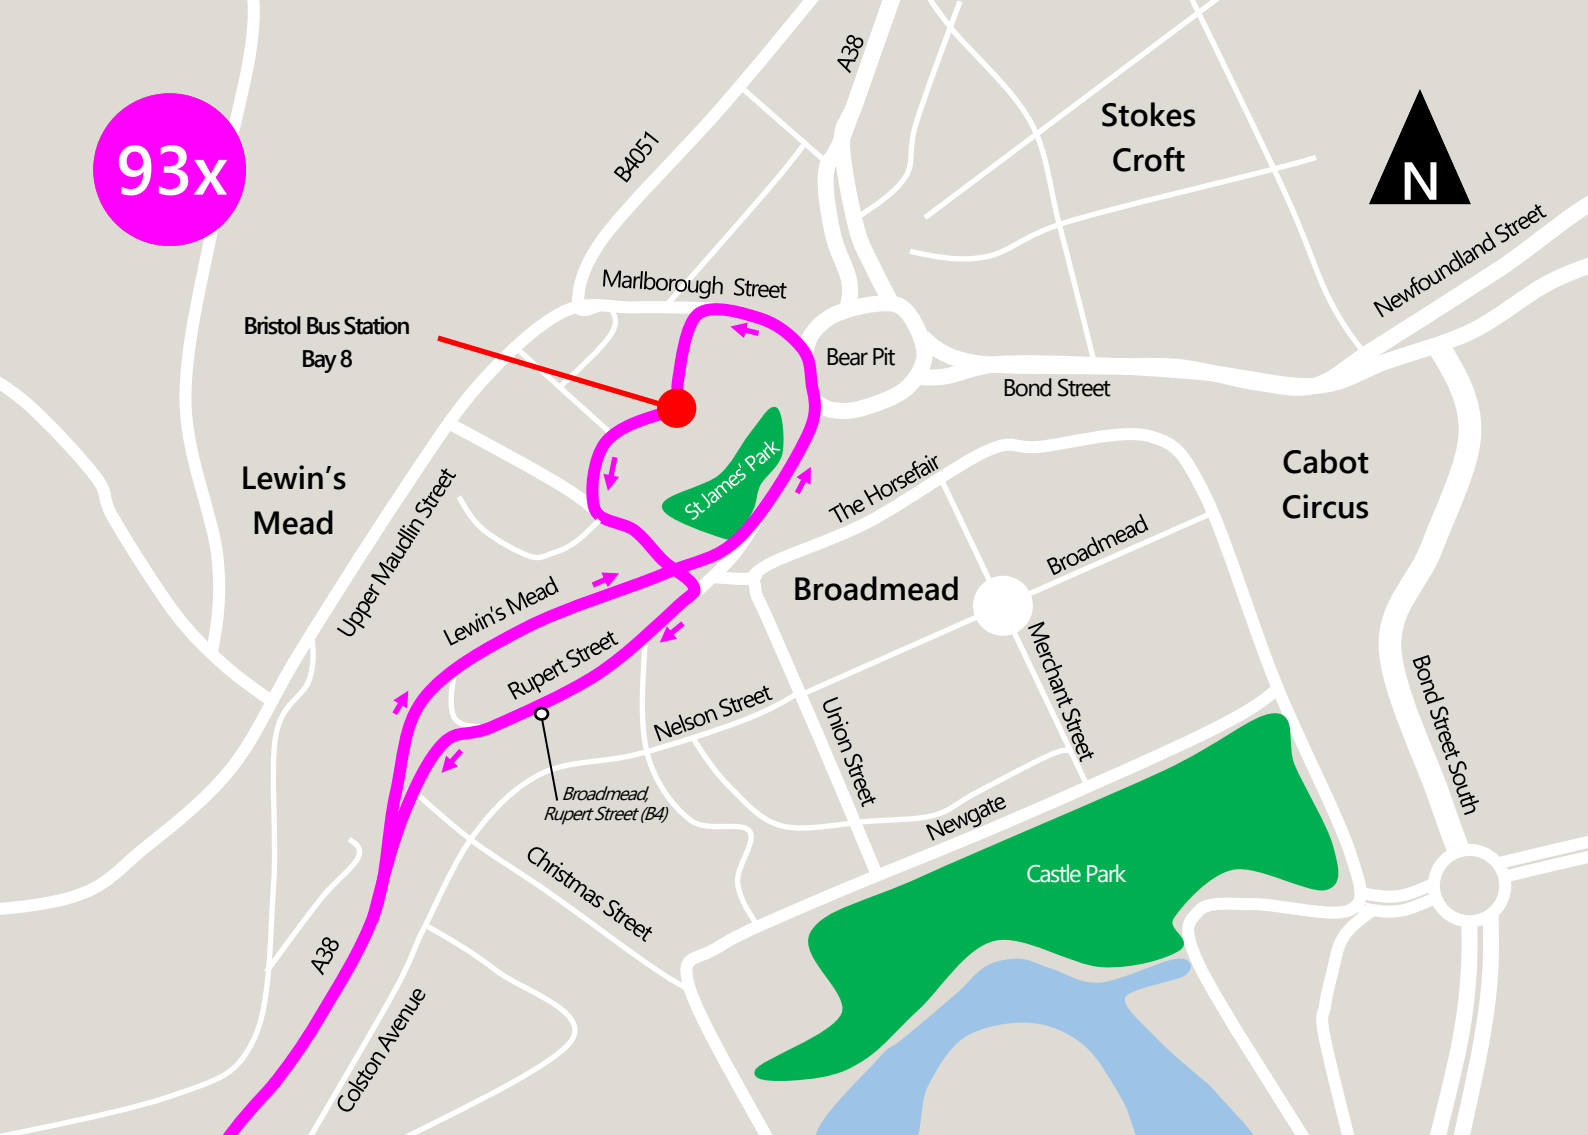

93x

then fastest, non-stop route

-  93x route
-  Terminus
-  Bus stop
Shuttle service, serves marked stops only.