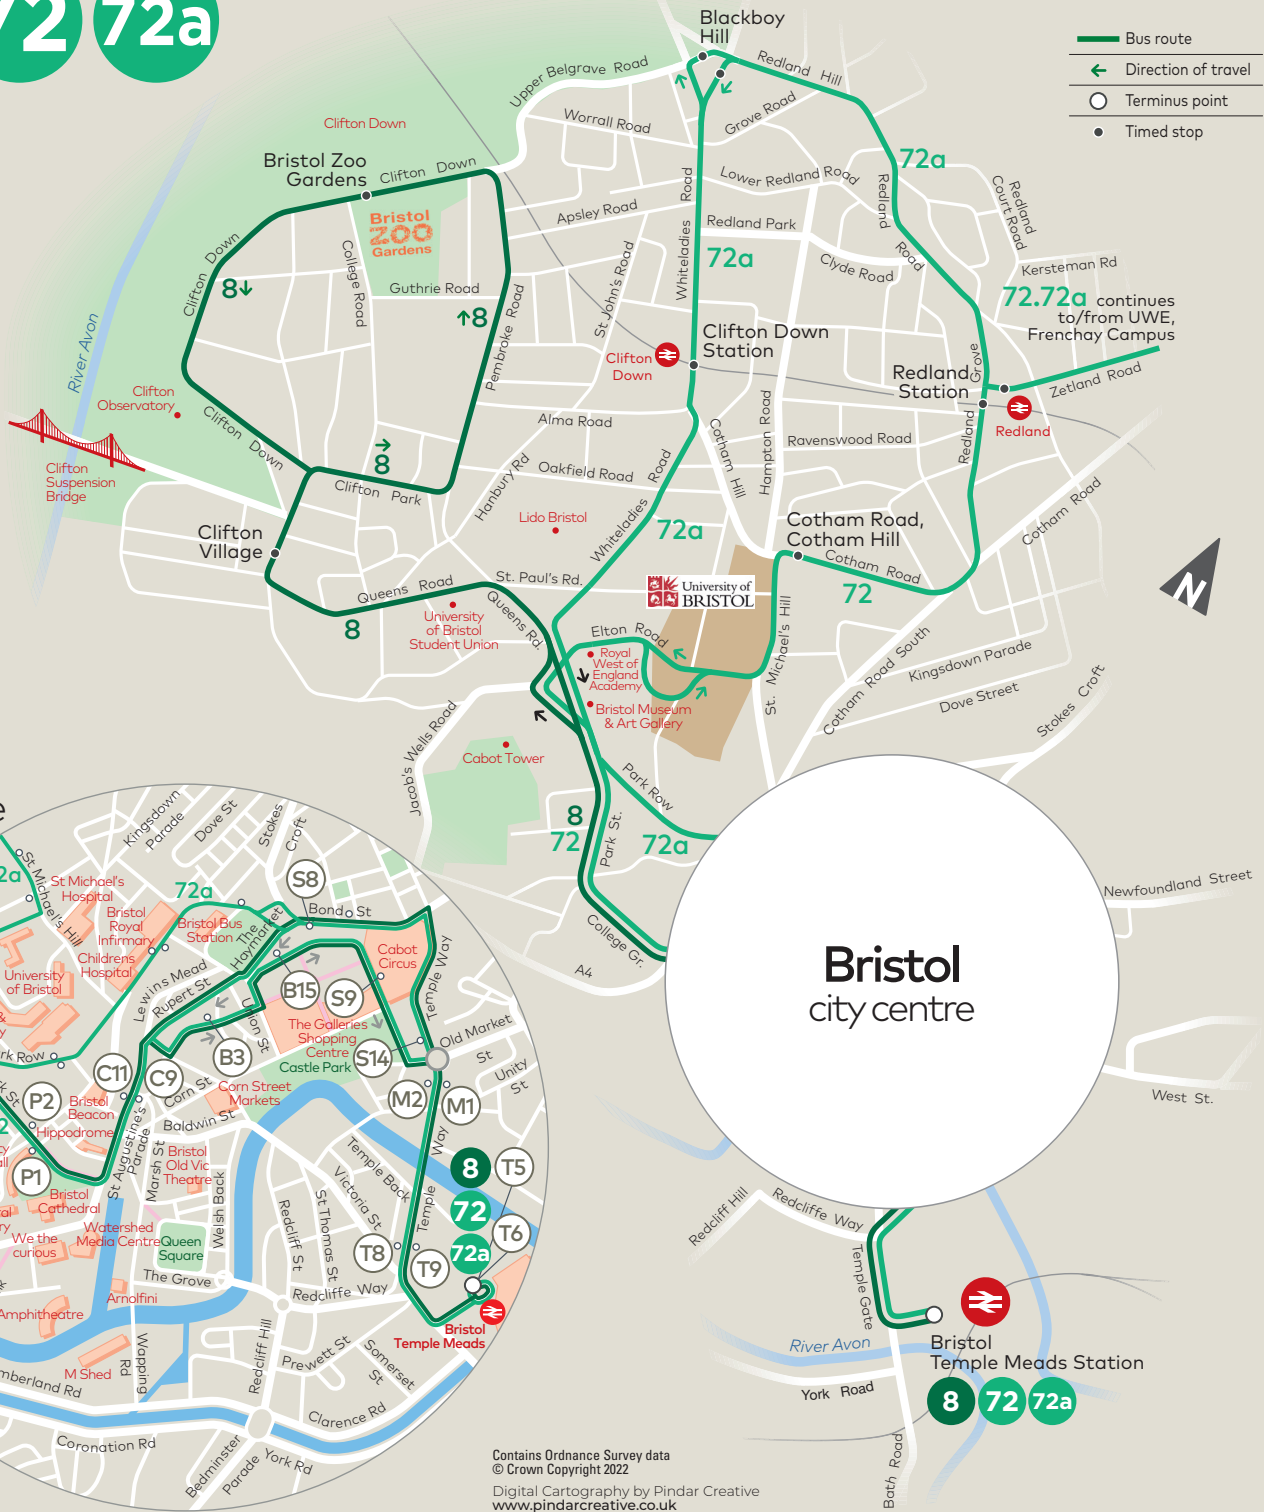

Service Number	8	8	8	8	8	8	8	8	8	8	8	8	8	8	8	8	8	8
Bristol Temple Meads Station ⇄	1700	1720	1740	1800	1820	1840	1900	1930	2000	2030	2100	2130	2200	2230	2300	2330		
Broadmead, Bond Street	1708	1728	1748	1808	1828	1848	1908	1937	2007	2037	2107	2137	2207	2237	2307	2337		
Centre, Rupert Street	1710	1730	1750	1810	1830	1850	1910	1939	2009	2039	2109	2139	2209	2239	2309	2339		
Clifton, Village	1721	1741	1801	1821	1841	1901	1921	1948	2018	2048	2118	2148	2218	2248	2318	2348		
Bristol Zoo	1727	1747	1807	1827	1847	1907	1927	1953	2023	2053	2123	2153	2223	2253	2323	2353		
Clifton, Village	1732	1752	1812	1832	1852	1912	1932	1957	2027	2057	2127	2157	2227	2257	2327	2357		
Broadmead, The Horsefair	1744	1804	1824	1844	1904	1924	1944	2009	2039	2109	2139	2209	2239	2309	2339	0009		
Bristol Temple Meads Station ⇄	1751	1811	1831	1851	1911	1931	1950	2015	2045	2115	2145	2215	2245	2315	2345	0015		

Paying on the bus? Use your contactless card

8 72 72a

-  Bus route
-  Direction of travel
-  Terminus point
-  Timed stop

Bristol city centre

Bristol city centre

Contains Ordnance Survey data
 © Crown Copyright 2022
 Digital Cartography by Pindar Creative
www.pindarcreative.co.uk