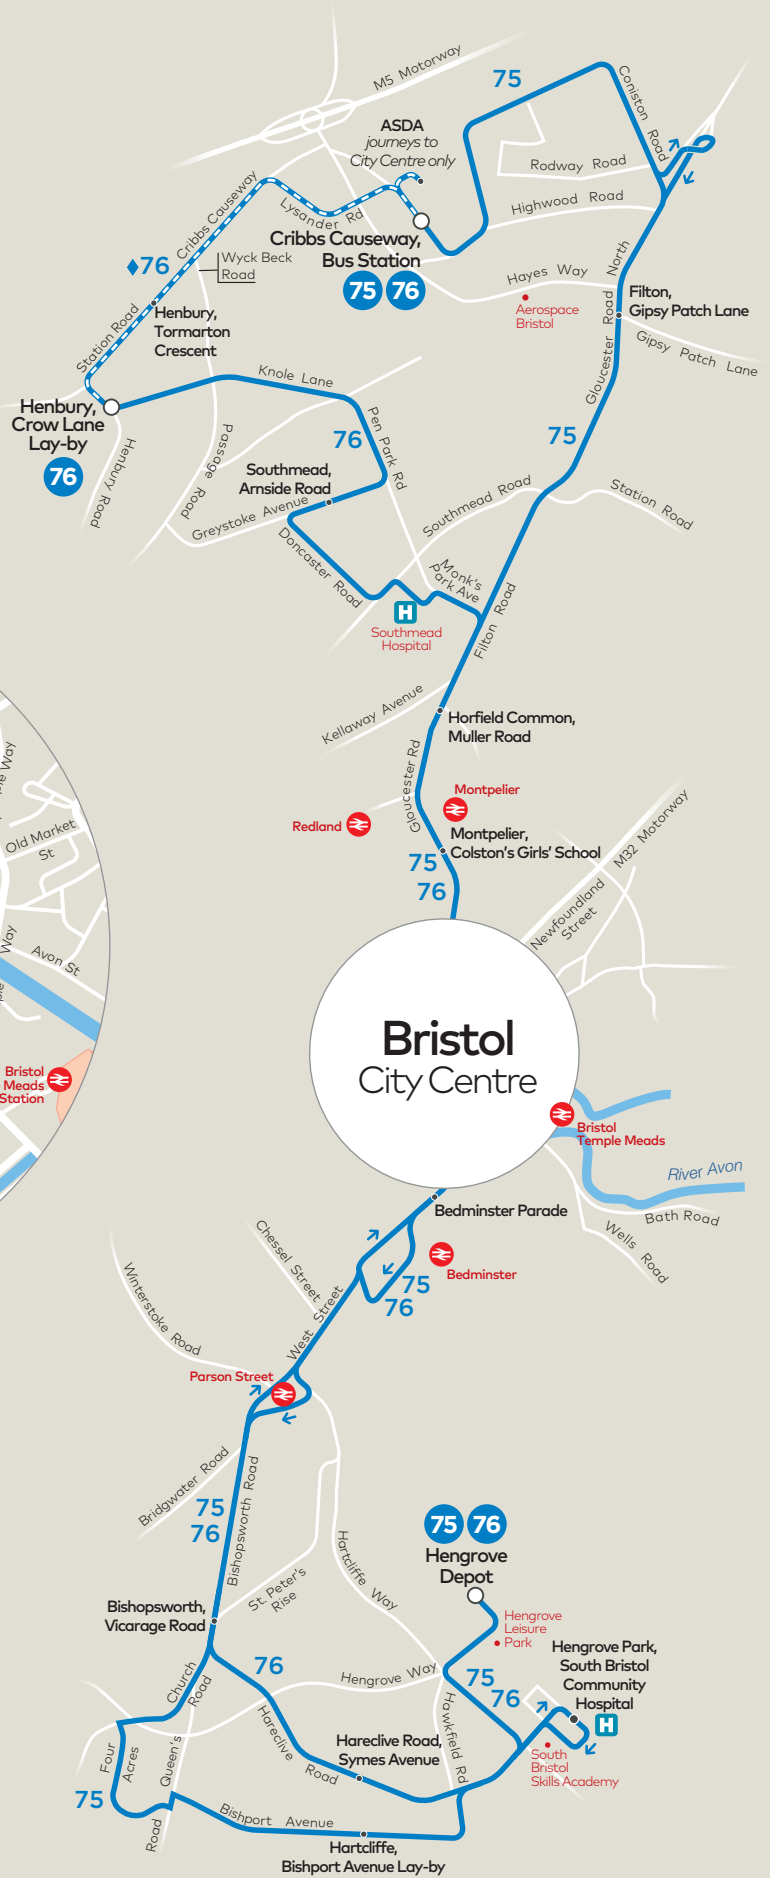

Contains Ordnance Survey data
© Crown Copyright 2022

Digital Cartography by Pindar Creative
www.pindarcreative.co.uk