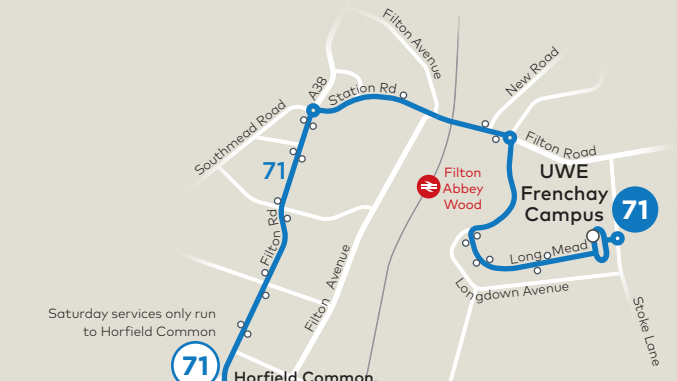

Bristol City Centre

Clean Air for Bristol

Clean Air Zone coming late summer 2022
www.bristol.gov.uk/cleanairzone

- 71 bus route
- ← Direction of travel
- Terminus point
- Timed stop
- Bus stop