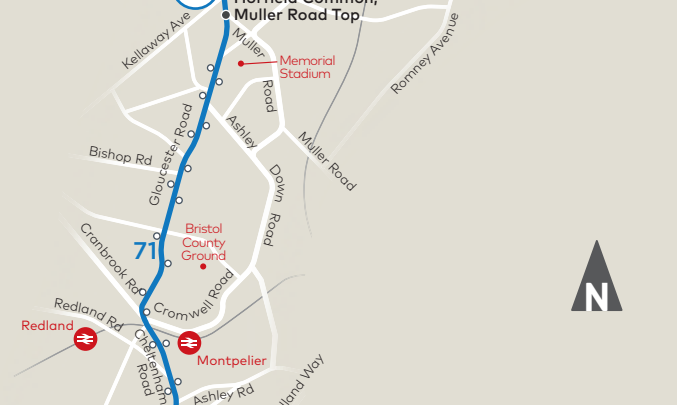

Bristol City Centre

Clean Air for Bristol

Clean Air Zone coming late summer 2022
www.bristol.gov.uk/cleanairzone

- 71 bus route
- ← Direction of travel
- Terminus point
- Timed stop
- Bus stop