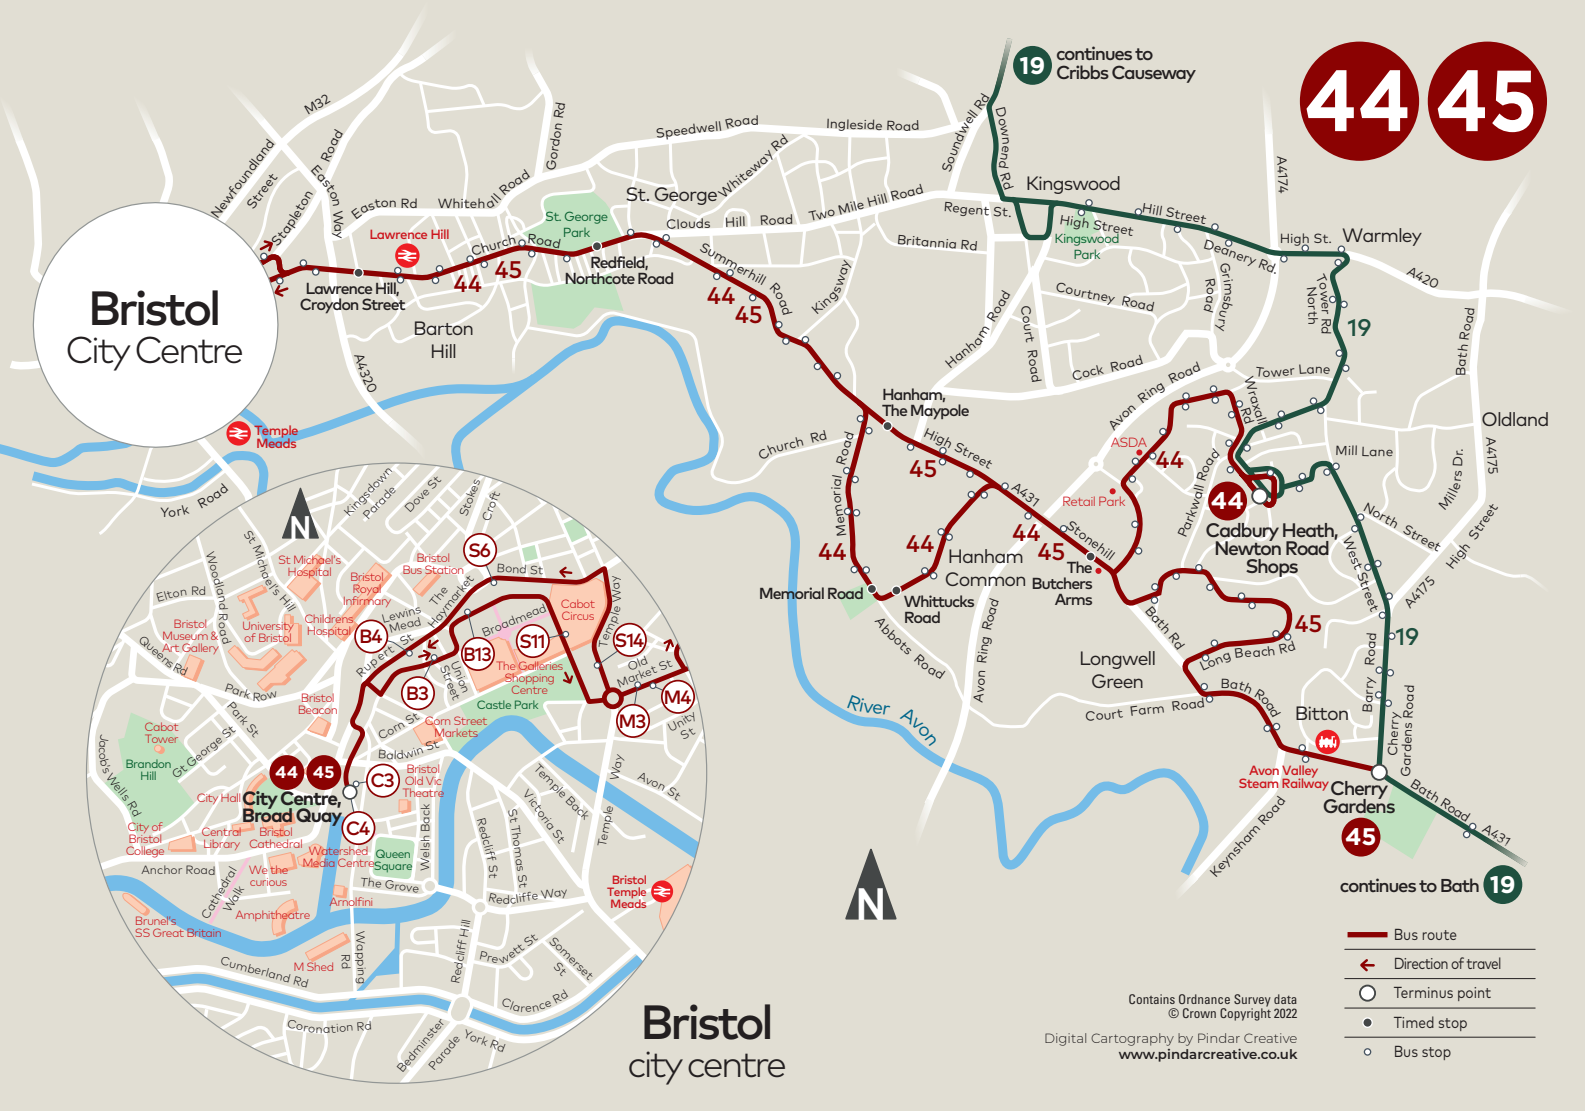

For onward connections to Bath on service 45 please change to service 19 at Cherry Gardens Road.

get your next timetable on the app!

- Access timetables anytime, anywhere & find live bus times
- Buy & store tickets on your phone
- Everything you need for your journey, in one place

Search your app store for 'First Bus'