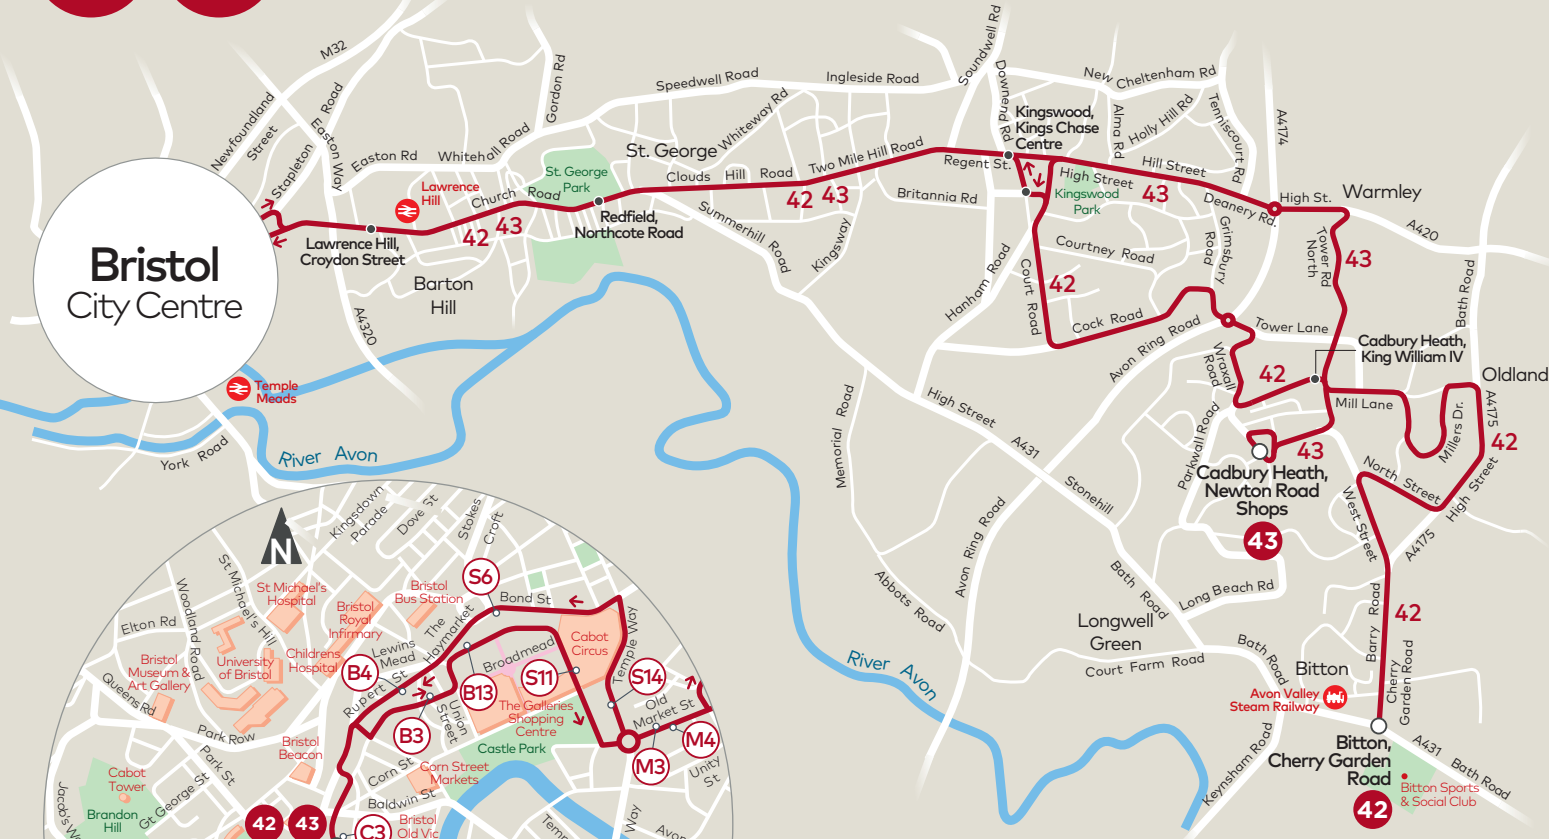

**42
43****Bitton - City Centre**

via Oldland Common, Oldland, Kingswood, St George and Lawrence Hill

Cadbury Heath - City Centre

via Warmley, Kingswood, St George and Lawrence Hill

Saturday (except Public Holidays)

Bristol City Centre

- Bus route
- ← Direction of travel
- Terminus point
- Timed stop
- Bus stop

Bristol City Centre