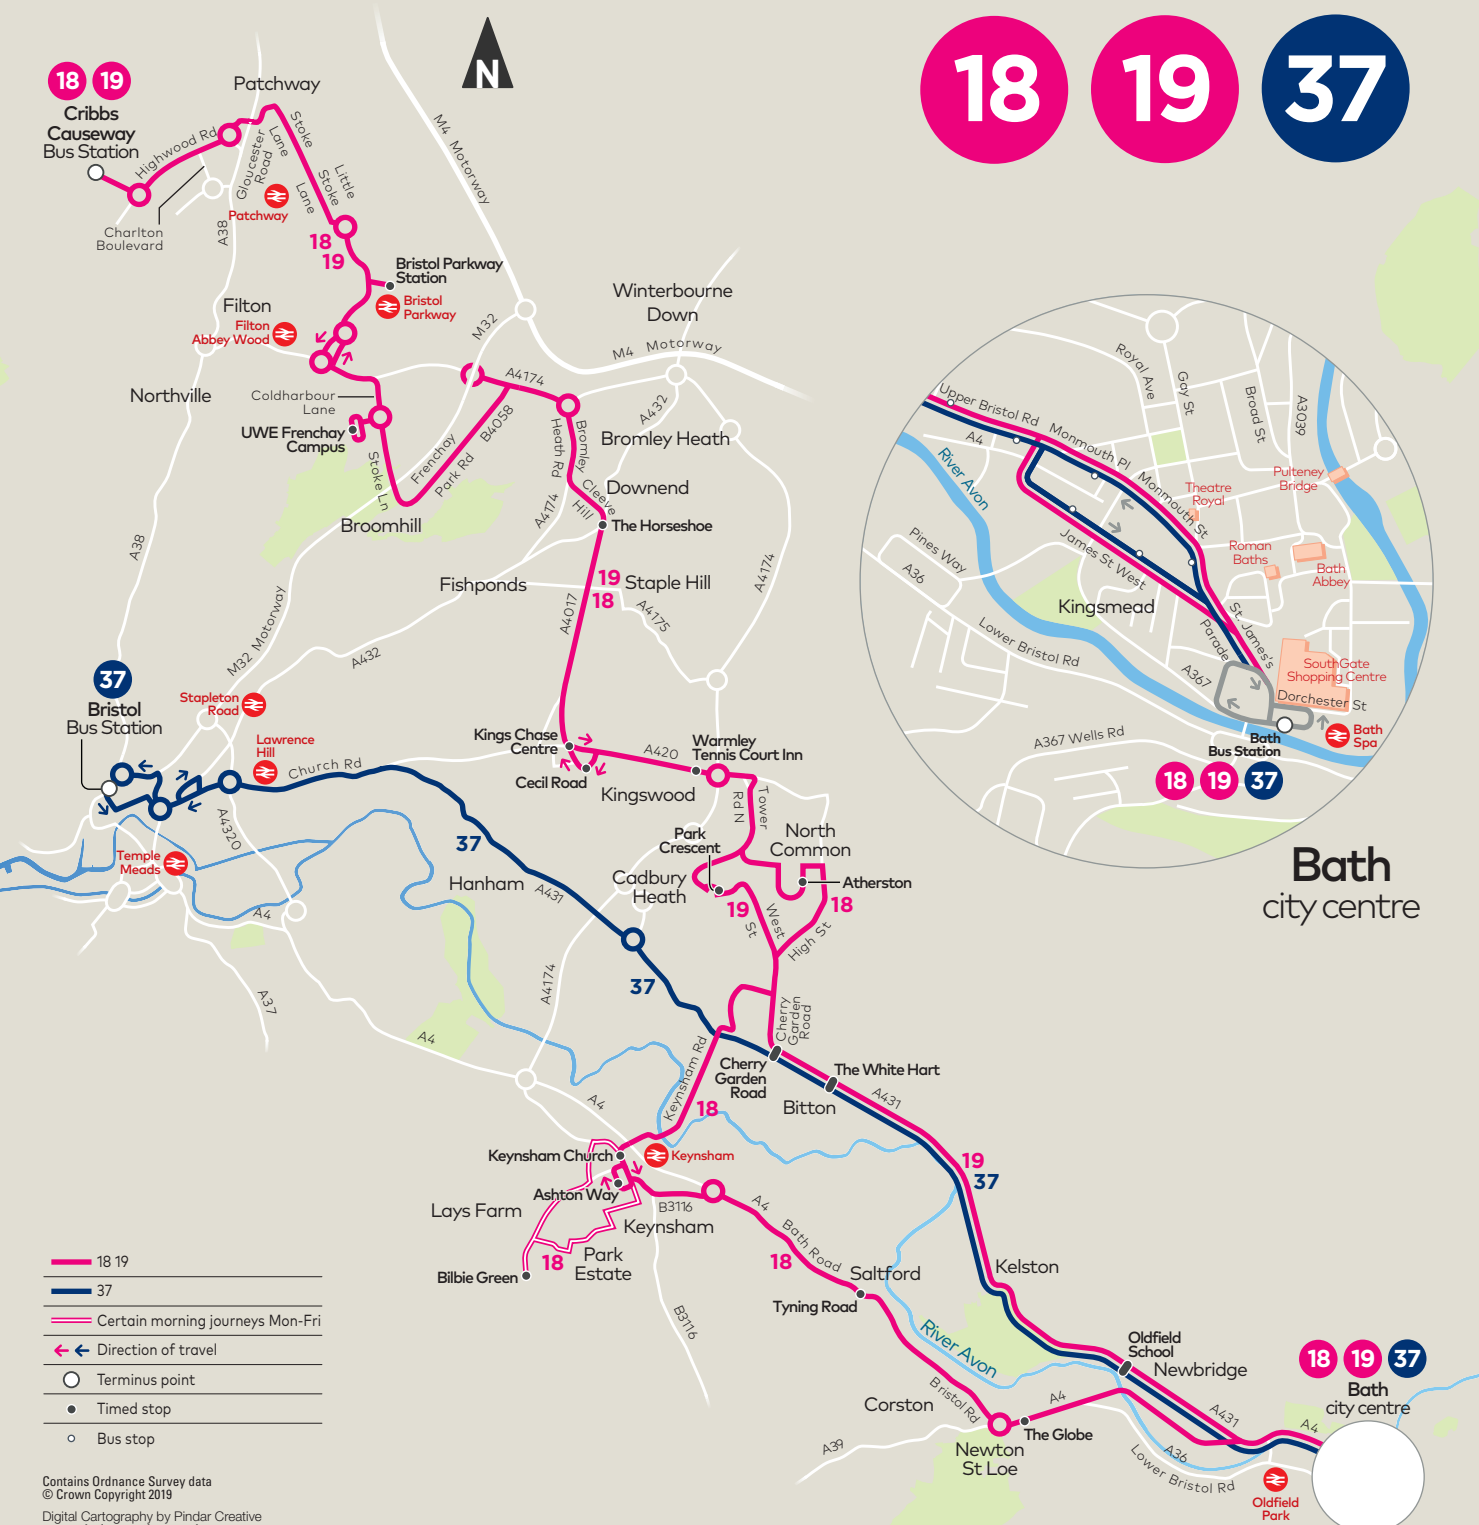

18 19

18

19

37

Bath city centre

- 18 19
- 37
- Certain morning journeys Mon-Fri
- ← Direction of travel
- Terminus point
- Timed stop
- Bus stop

18 19 37

Bath city centre