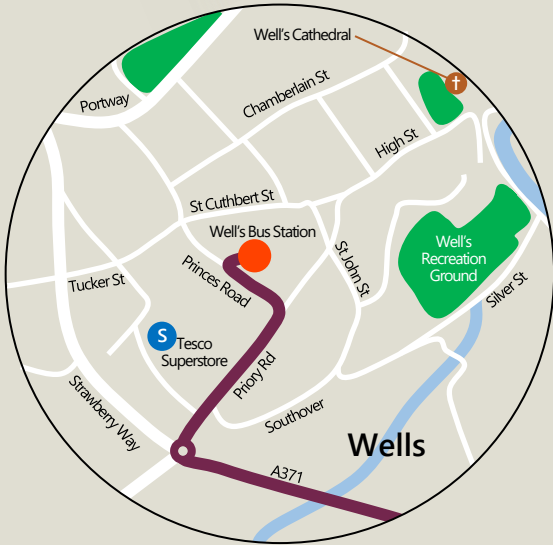

175

Wells
see inset

Shepton
Mallet
see inset

-  175 route
 -  Terminus
 -  Bus stop
- Express service, serving only
Wells Bus Station, Shepton
Mallet Cenotaph and Bath &
West Showground