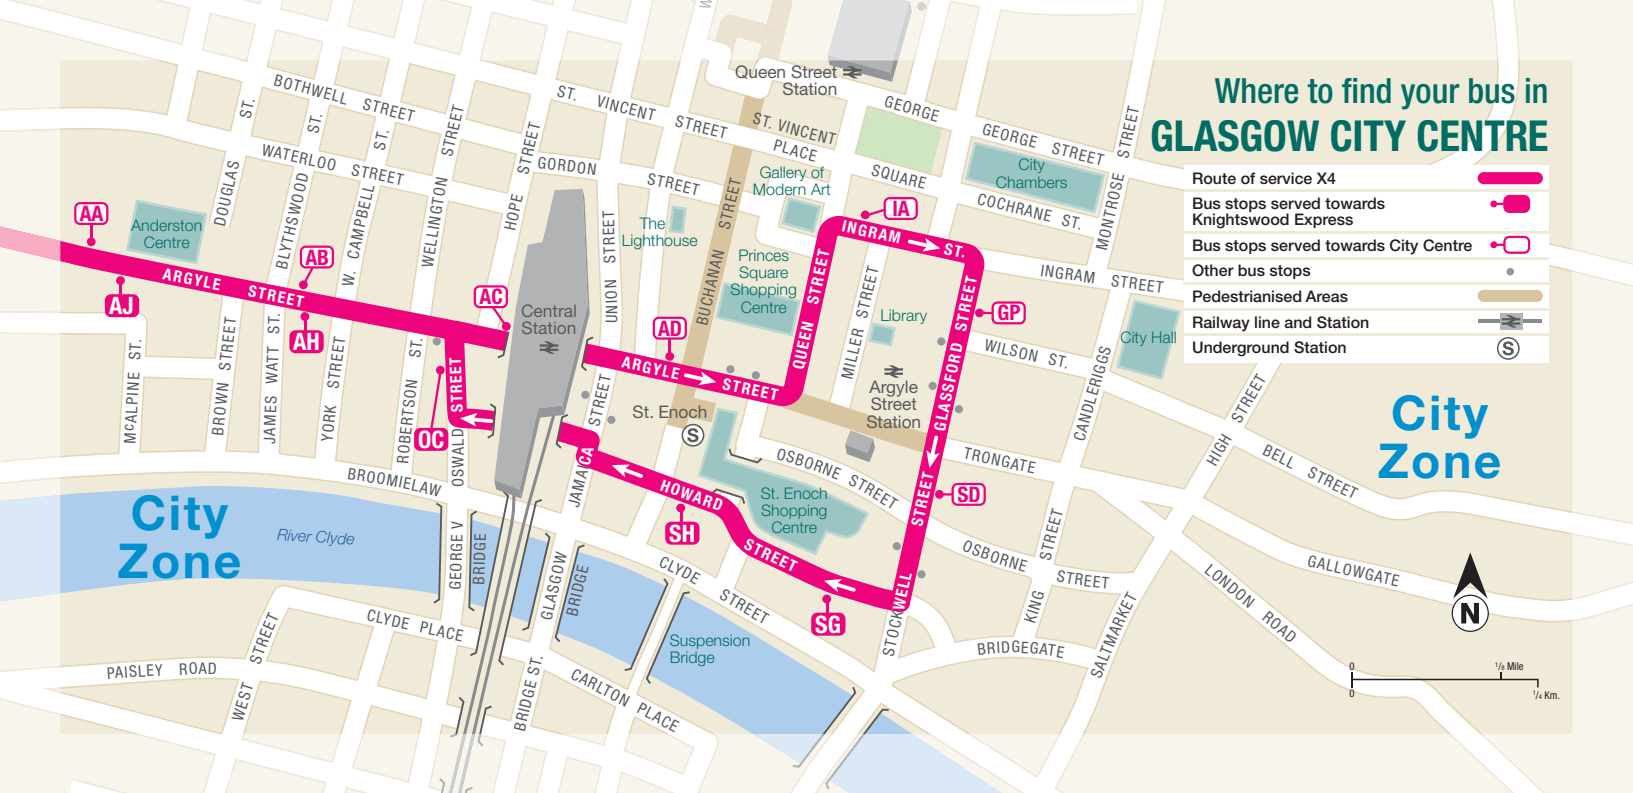

# Where to find your bus in GLASGOW CITY CENTRE

- Route of service X4 
- Bus stops served towards Knightswood Express 
- Bus stops served towards City Centre 
- Other bus stops 
- Pedestrianised Areas 
- Railway line and Station 
- Underground Station 

City  
Zone

City  
Zone

# Route Map

## City Zone

|                     |  |
|---------------------|--|
| Route of Service X4 |  |
| Terminus Point      |  |