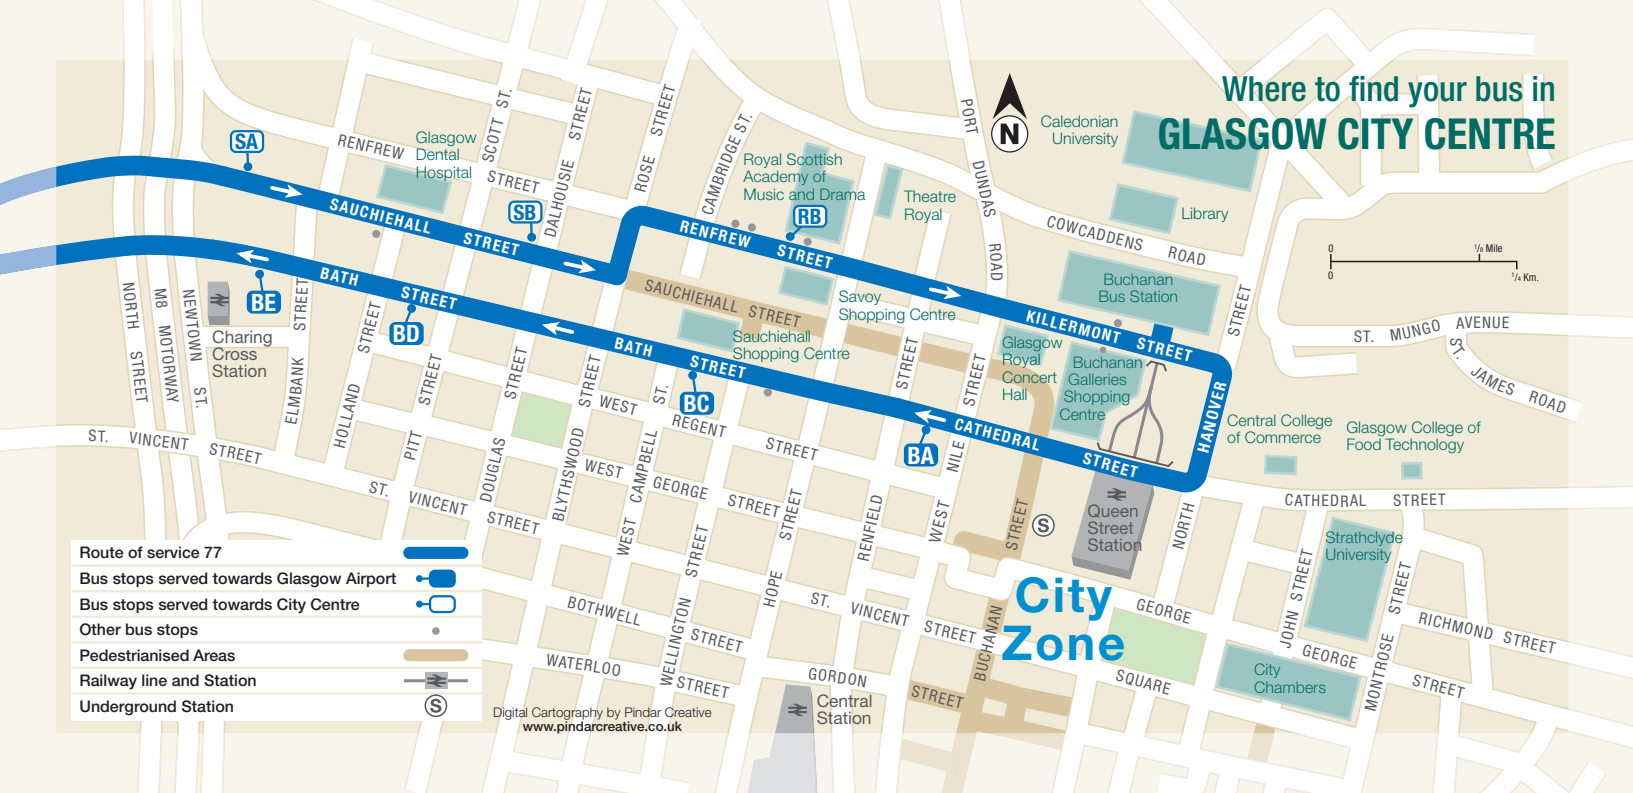

# Where to find your bus in GLASGOW CITY CENTRE

**City  
Zone**

- Route of service 77
- Bus stops served towards Glasgow Airport
- Bus stops served towards City Centre
- Other bus stops
- Pedestrianised Areas
- Railway line and Station
- Underground Station