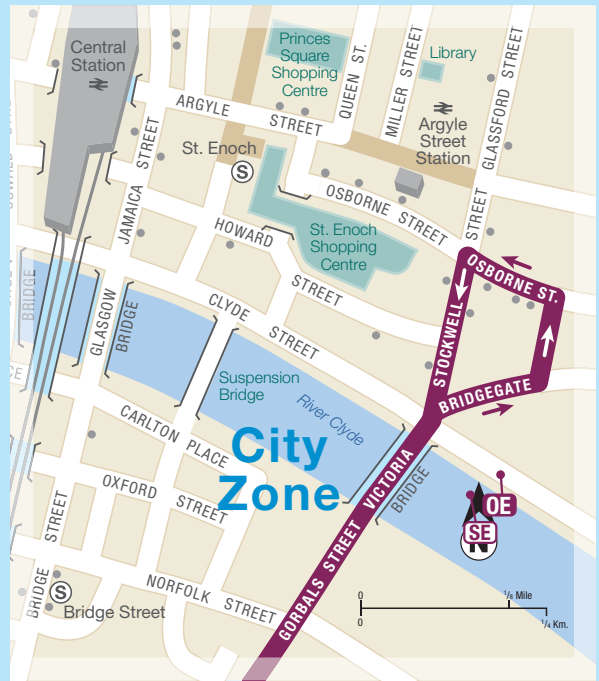

65

Route Map

- Route of service 65
- Restricted service
- Terminus point 65
- Bus stops served towards City Centre
- Bus stops served towards Halfway
- Other bus stops
- Pedestrianised areas
- Railway line and station
- Underground station S

North Lanarkshire Local Zone