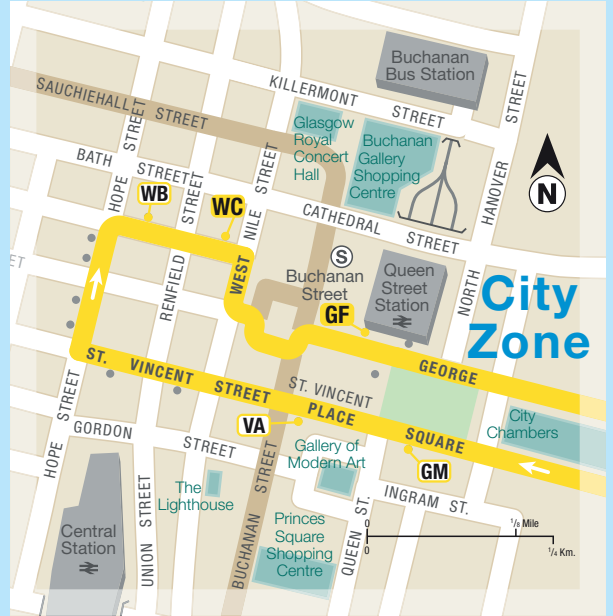

41

Route Map

City Zone

| | |
|--------------------------------------|--|
| Route of service 41 | |
| Terminus Point | |
| Bus stops served towards Easterhouse | |
| Bus stops served towards City Centre | |
| Other bus stops | |
| Pedestrianised Areas | |
| Railway line and Station | |
| Underground Station | |