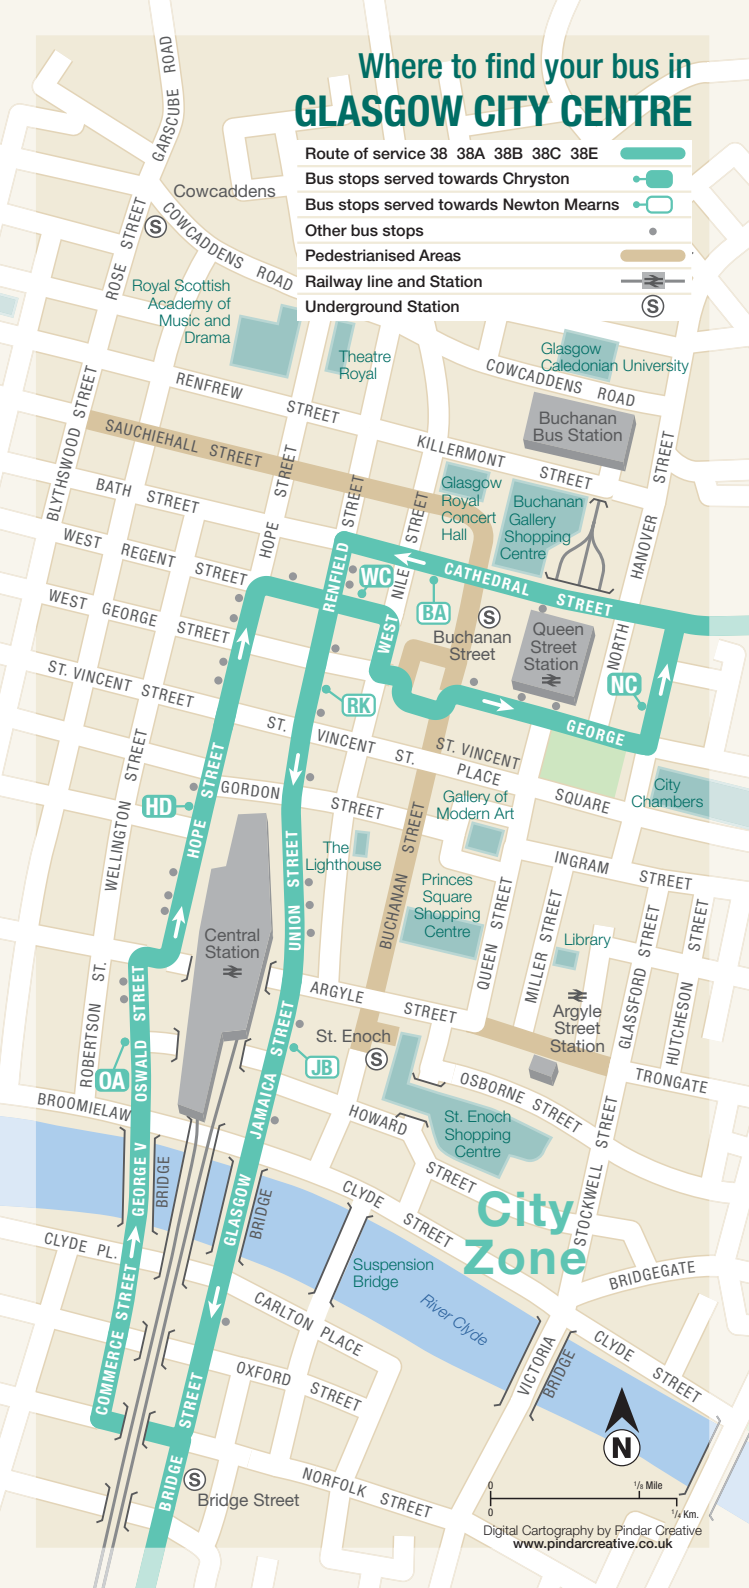

Where to find your bus in GLASGOW CITY CENTRE

- Route of service 38 38A 38B 38C 38E 
- Bus stops served towards Chryston 
- Bus stops served towards Newton Mearns 
- Other bus stops 
- Pedestrianised Areas 
- Railway line and Station 
- Underground Station 

City Zone

38 38A 38B

38C 38E

Route Map

38

38A

38B

38C

38E

Route Map

Cumbernauld Local Zone

City Zone

Travel within the Local Zone only with a Local Zone ticket. Network ticket also valid.

Route of Service 38,38A,38B,38C,38E

Terminus Point