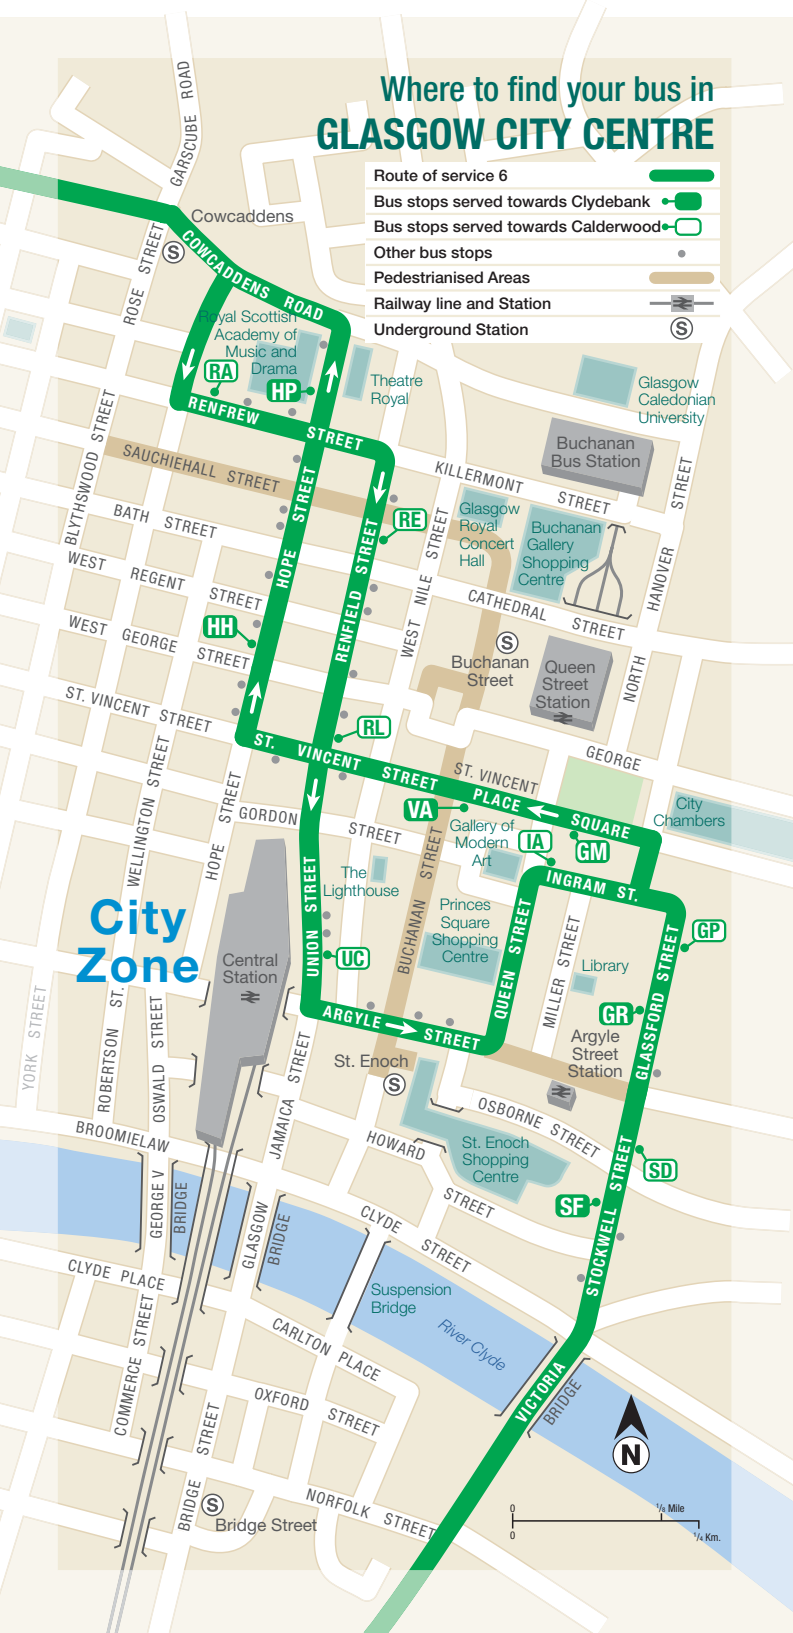

Where to find your bus in GLASGOW CITY CENTRE

- Route of service 6 
- Bus stops served towards Clydebank 
- Bus stops served towards Calderwood 
- Other bus stops 
- Pedestrianised Areas 
- Railway line and Station 
- Underground Station 

City Zone

YORK STREET
ROBERTSON ST.
BROOMIELAW
CLYDE PLACE
COMMERCE STREET
BRIDGE STREET

ROSE STREET
SAUCHIEHALL STREET
BATH STREET
REGENT STREET
WEST GEORGE STREET
ST. VINCENT STREET
WELLINGTON STREET
HOPE STREET
GORDON STREET
UNION STREET
JAMAICA STREET
CLYDE STREET
CARLTON PLACE
OXFORD STREET
NORFOLK STREET
BRIDGE STREET

COWCADDENS ROAD
RENFREW STREET
HOPE STREET
ST. VINCENT STREET
ARGYLE STREET
STOCKWELL STREET
VICTORIA BRIDGE

KILLERMONT STREET
CATHEDRAL STREET
ST. VINCENT PLACE
INGRAM ST.
QUEEN STREET
MILLER STREET
OSBORNE STREET
HOWARD STREET
CLYDE STREET
NORTH STREET
HANOVER STREET

Princes Square Shopping Centre

Library

Argyle Street Station

St. Enoch

St. Enoch Shopping Centre

6

Route Map

Route Map