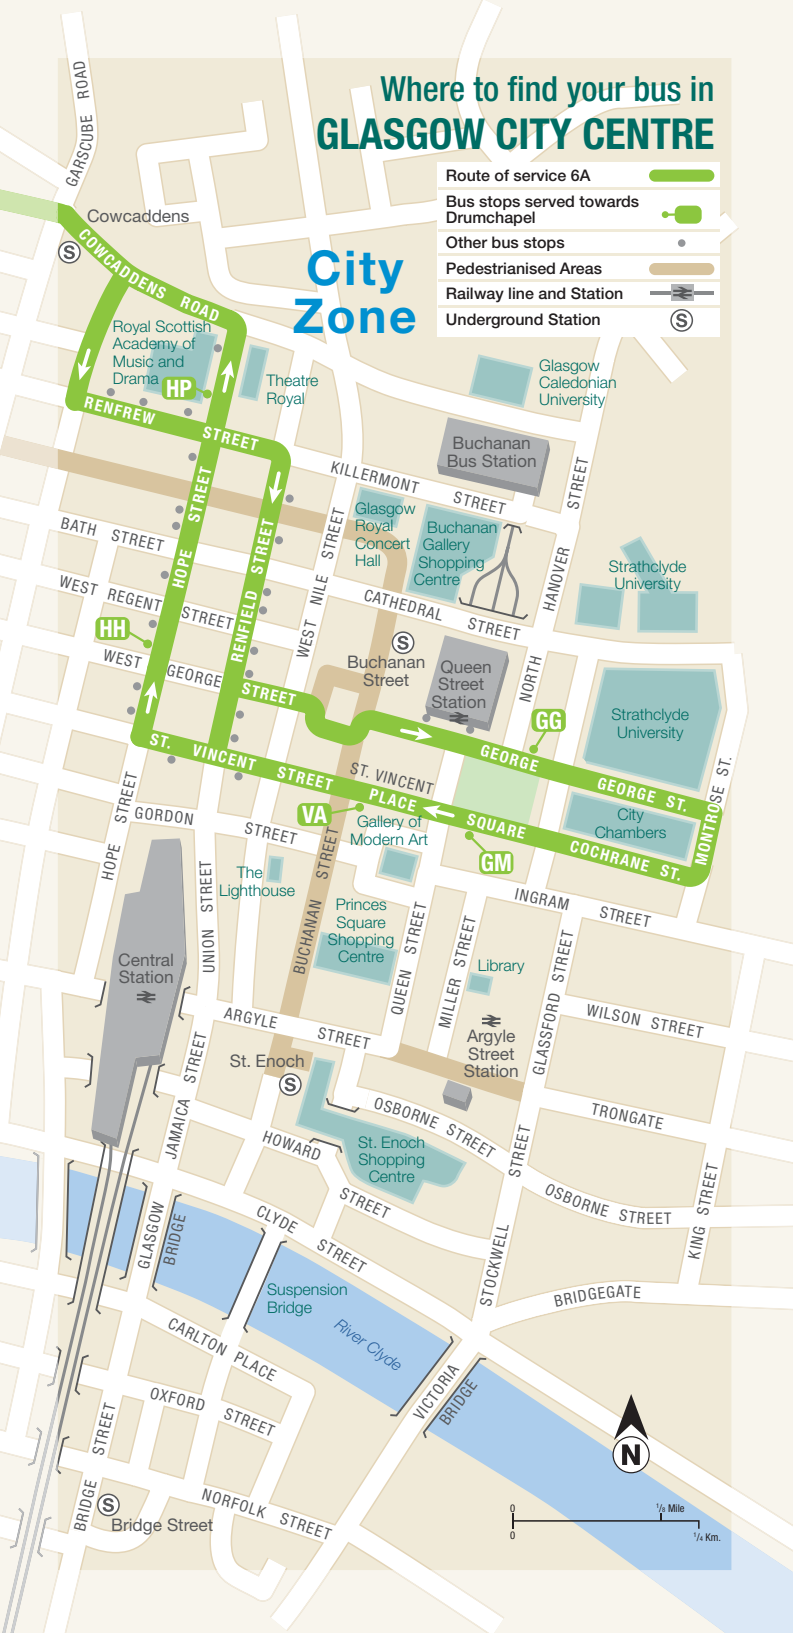

Where to find your bus in GLASGOW CITY CENTRE

City Zone

- Route of service 6A 
- Bus stops served towards Drumchapel 
- Other bus stops 
- Pedestrianised Areas 
- Railway line and Station 
- Underground Station 

6A

Route Map

City Zone

Route of Service 6A

Terminus Point