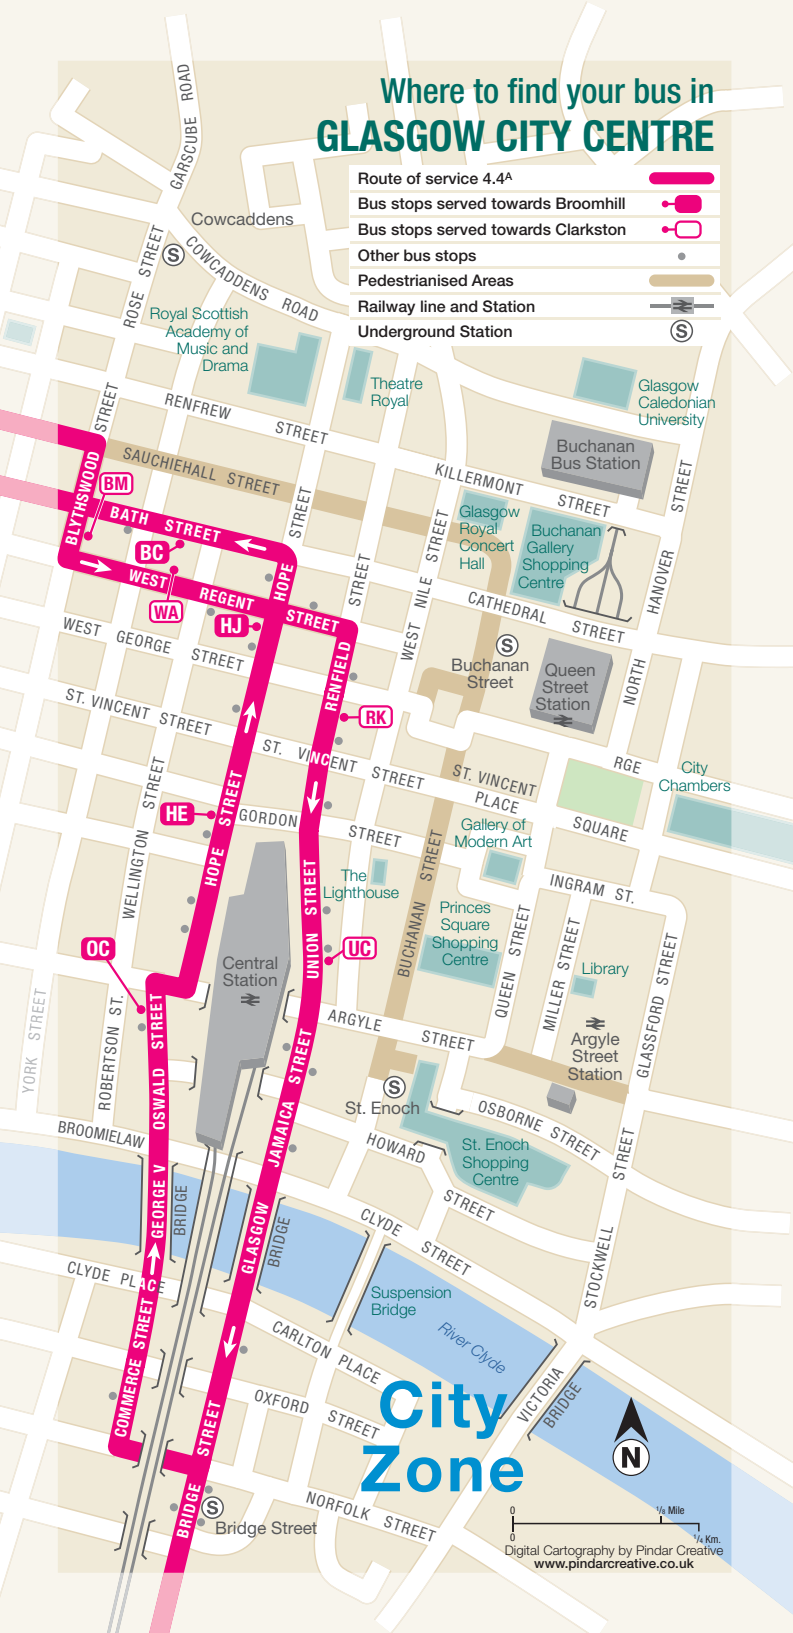

Where to find your bus in GLASGOW CITY CENTRE

Route of service 4.4^A

Bus stops served towards Broomhill

Bus stops served towards Clarkston

Other bus stops

Pedestrianised Areas

Railway line and Station

Underground Station

City Zone

0 1/4 Mile 1/4 Km.
Digital Cartography by Pindar Creative
www.pindarcreative.co.uk

4 4A

Route Map

Route of Service 4.4A 

Terminus Point 