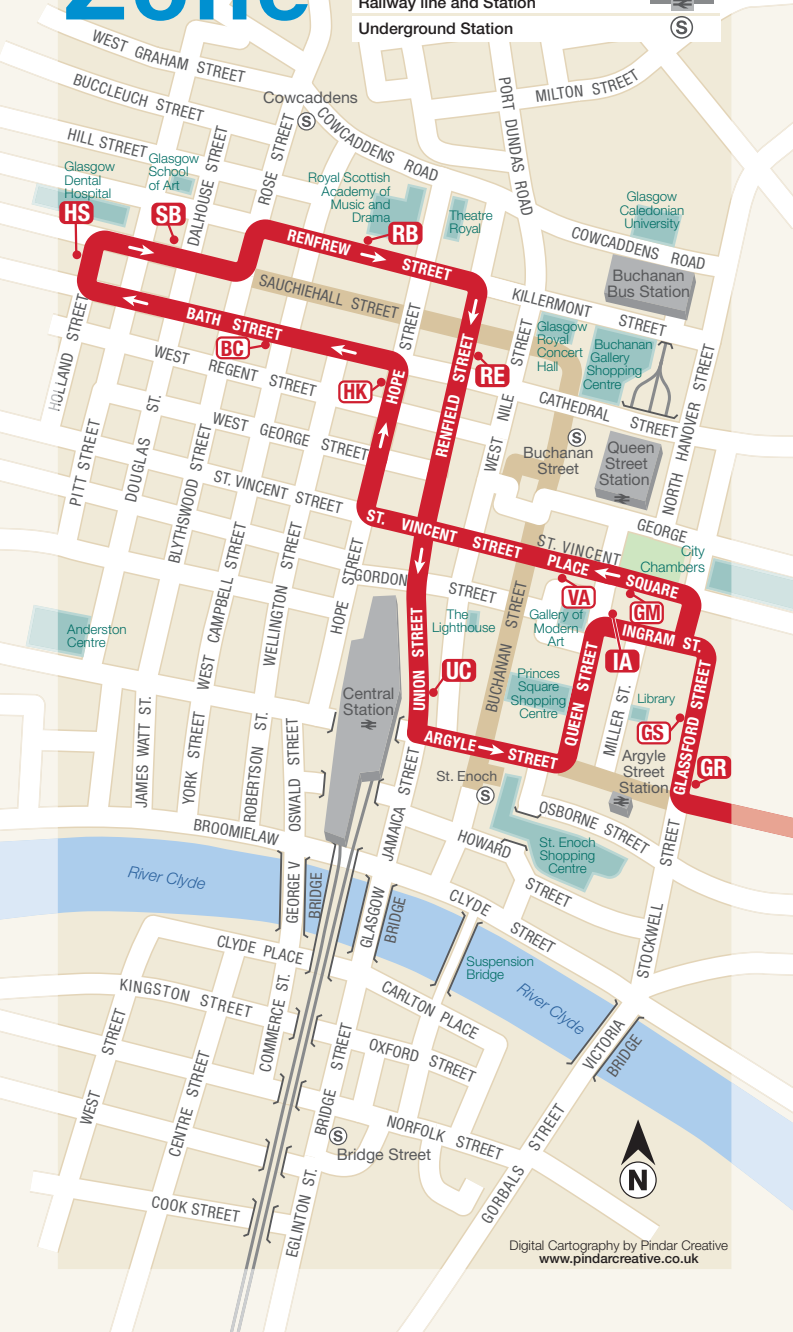

City Zone

Where to find your bus in GLASGOW CITY CENTRE

- Route of service 18
- Bus stops served towards East Kilbride
- Bus stops served towards City Centre
- Other bus stops
- Pedestrianised Areas
- Railway line and Station
- Underground Station

City Zone

Route of Service 18 

Terminus Point  18