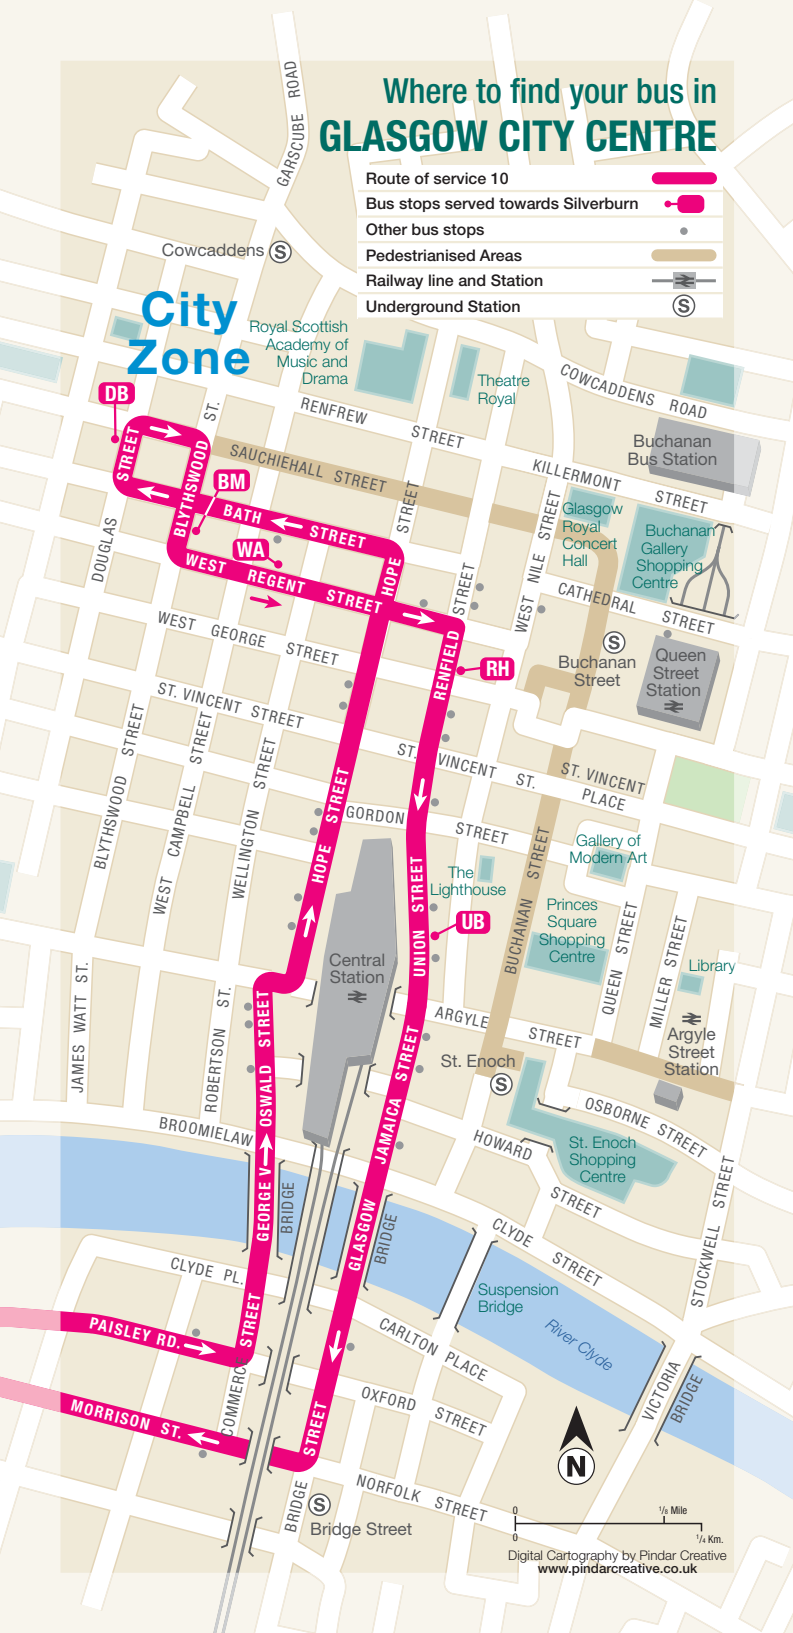

# Where to find your bus in GLASGOW CITY CENTRE

- Route of service 10 
- Bus stops served towards Silverburn 
- Other bus stops 
- Pedestrianised Areas 
- Railway line and Station 
- Underground Station 

## City Zone

10

# Route Map

City Zone

Route of Service 10

Terminus Point