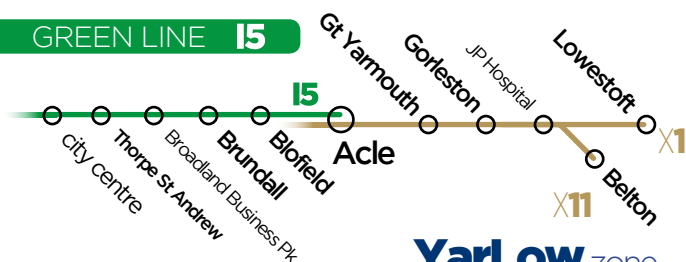

summary of buses to **Norwich** Bus Station from **Great Yarmouth** Market Gates

Acle Kings Head
Norwich Bus Station

16 mins
38 mins

approx.
off-peak
journey times

Monday - Friday

0602 then
0632 **10**
0700 • **25**
0710 **40**
0720 **55** •
0730 mins
0735 past
0745 • each
0755 hour
0815 until
0835 1555
0855 • 1610 •
0915 1625
0935 1640
0955 • 1655
1010 1710
1025 1725
1040 1755
1055 • 1825
1935
2035
2135
2235

Saturday

0635 then
0705 **10**
0735 **25**
0755 • **40**
0815 **55** •
0835 mins
0855 • past
0910 each
0925 hour
0940 until
0955 • 1555 •
1010 1610
1025 1625
1040 1640
1055 • 1655
1710 •
1725
1755
1825
1935
2035
2135
2235

Sunday

0715
0815
0905
0935
then
05
35
mins
past
each
hour
until
1635
1735
1835
1935
2035
2135
2235

school days only

buses for **Norwich** also depart
from **Gorleston** High Street around **21 mins earlier**
from **Acle** Kings Head around **16 mins later**

• these journeys connect with **Green Line** buses at Acle* *connections not guaranteed

to plan your return journey
check out our **Green Line**
timetable - available at
www.network-norwich.co.uk

YarLow zone
tickets are valid on
Green Line buses from
the city centre to Acle