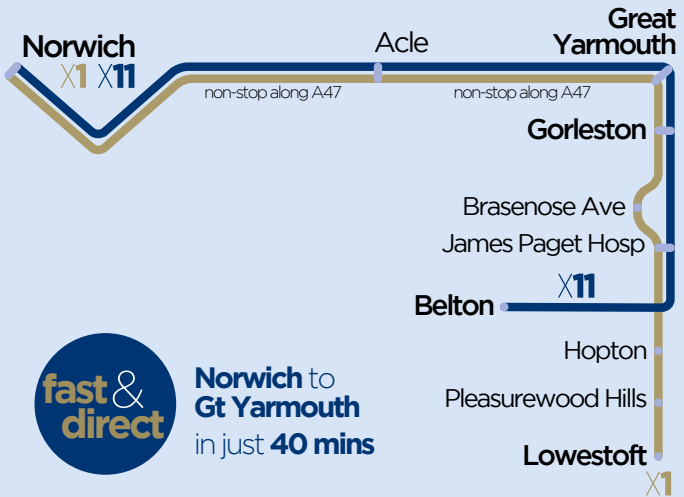

 pay
contactless

TIMES • FARES • MAPS

from **First Eastern Counties**

Welcome aboard...

East Coast & Norwich

quick bus links

your **direct, quality connections** along the east coast, and then **fast** between **Great Yarmouth** and **Norwich**.

up to **every 15 mins**

X1 | X11

fast & direct

Norwich to Gt Yarmouth
in just **40 mins**

Operating up to **every 15 minutes** during the day from Monday to Saturday, our routes offer **regular, fast** and **direct links** between the **east coast** and the **city**, calling at some key destinations along the way.

In this booklet you'll find easy-to-read maps showing where to get on and off in Norwich, Great Yarmouth and the other towns that we serve on the way, as well as easy-to-understand timetables.

And with our range of **great value fares**, travelling with us really is the best way to get between the east coast and the city by bus.

trendy coffee shops
and fashionable
boutiques.

more info
www.visitnorwich.co.uk

summary of buses to **Norwich** Bus Station from **Great Yarmouth** Market Gates

Acle Kings Head
Norwich Bus Station

16 mins
38 mins