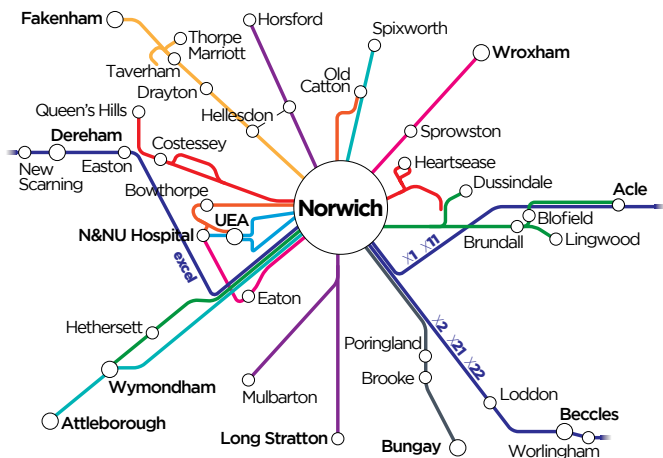

travelling in the Norwich zone

Between Acle and Norwich, X1 & X11 are part of our **Norwich Zone** - ideal for **easy connections** onto any of our **frequent** colour-coded **Network Norwich** bus routes, that can take you all across the city and beyond...

firstgroup.com/networknorwich