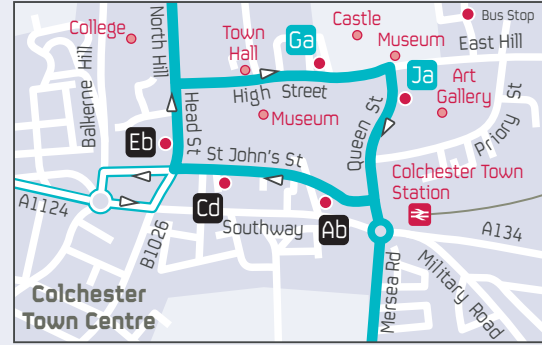

**First Travel Shop**, 26 St Botolph's Street, Colchester, CO2 7EA

Our First travel shops are open 0900 to 1700 Monday to Friday and 0900 to 1300 on Saturdays.

# bus routes 67 67B 67C 68

68 continues to/from Highwoods (Monday to Saturday evenings only)

- Bus Route
- Bus stops served to Mersea
- Bus stops served from Mersea
- Less frequent services 67B, Sundays and public holidays only
- 67C, Schooldays only service
- 68, 1 evening journey
- Direction of travel
- Terminus Point
- Timed Stop