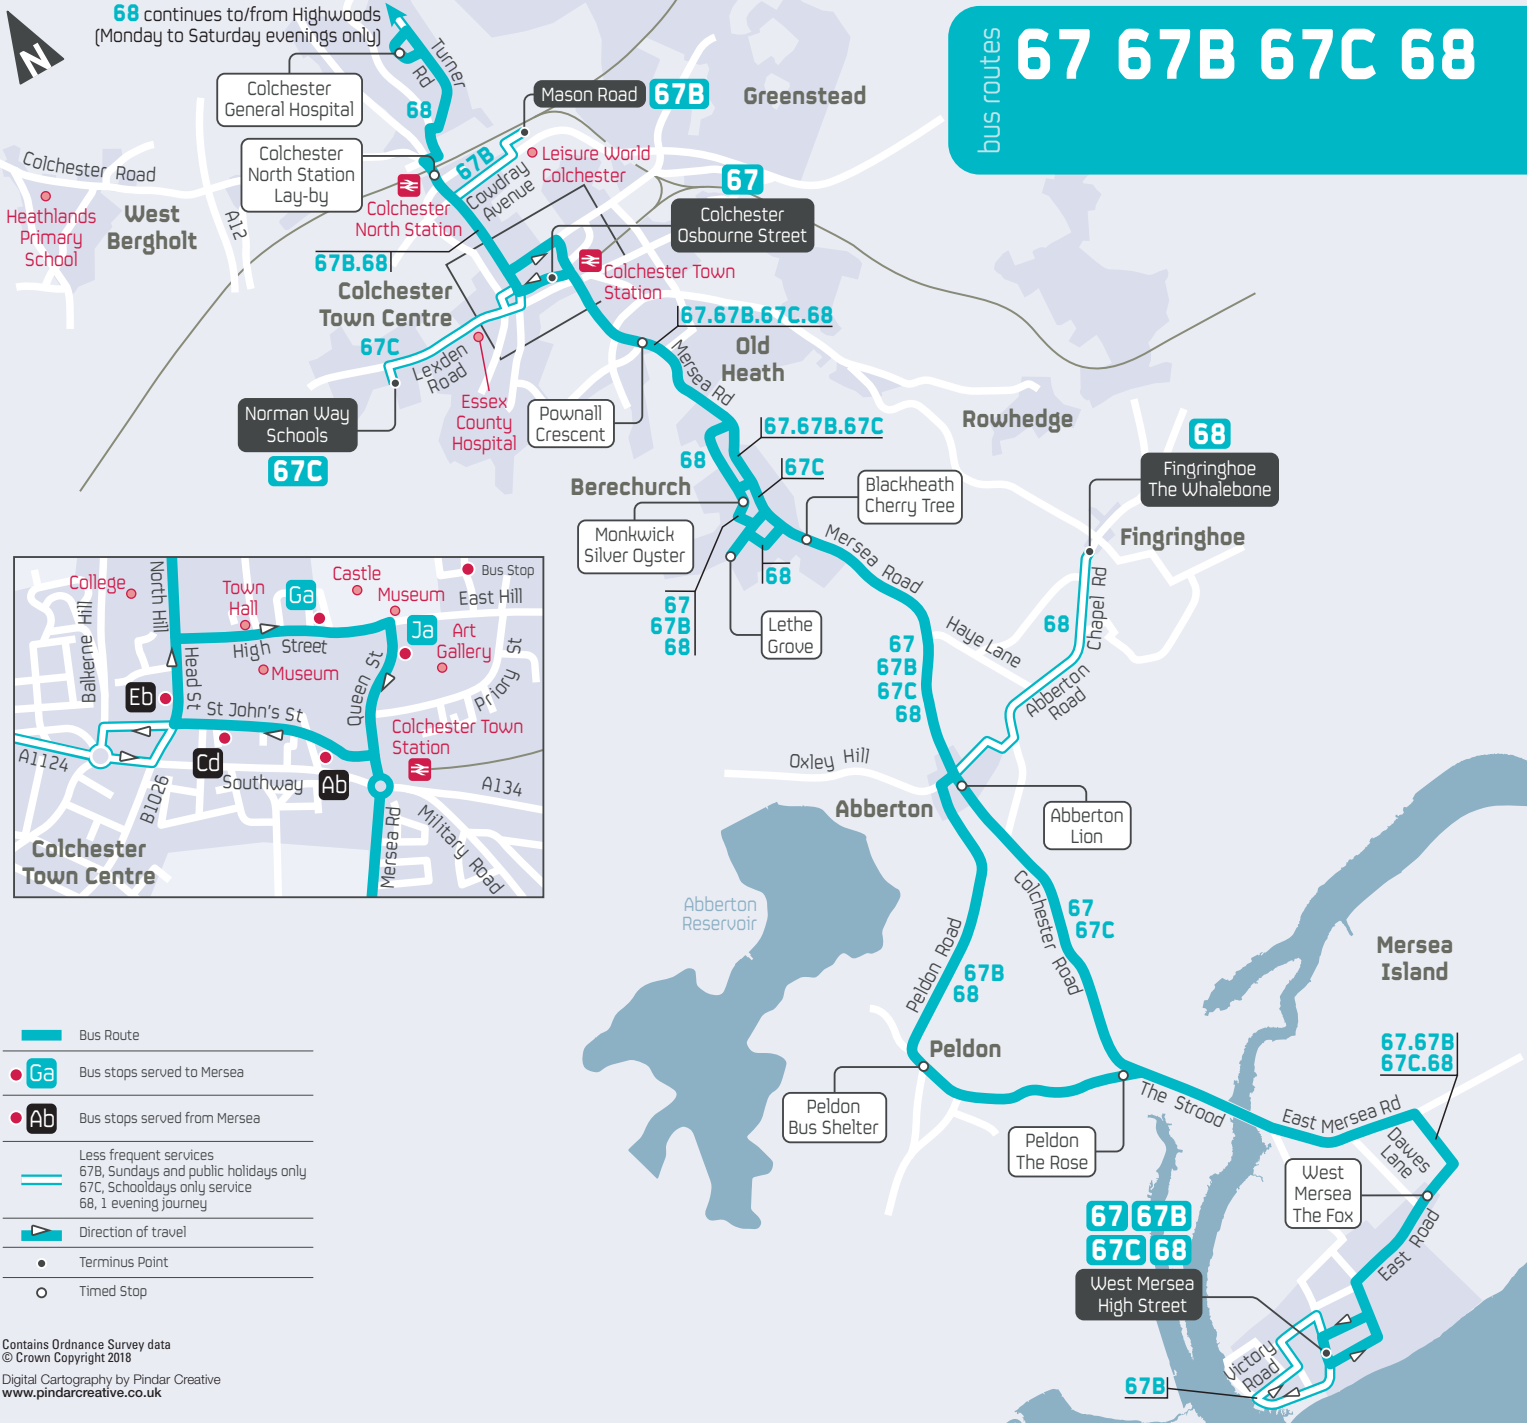

**First Travel Shop**, 26 St Botolph's Street, Colchester, CO2 7EA

Our First travel shops are open 0900 to 1700 Monday to Friday and 0900 to 1300 on Saturdays.

# bus routes 67 67B 67C 68

68 continues to/from Highwoods (Monday to Saturday evenings only)

- Bus Route
- Bus stops served to Mersea
- Bus stops served from Mersea
- Less frequent services 67B, Sundays and public holidays only
- 67C, Schooldays only service
- 68, 1 evening journey
- Direction of travel
- Terminus Point
- Timed Stop

Due to high tides on the River Strood this service will terminate at Peldon if unable to access West Mersea