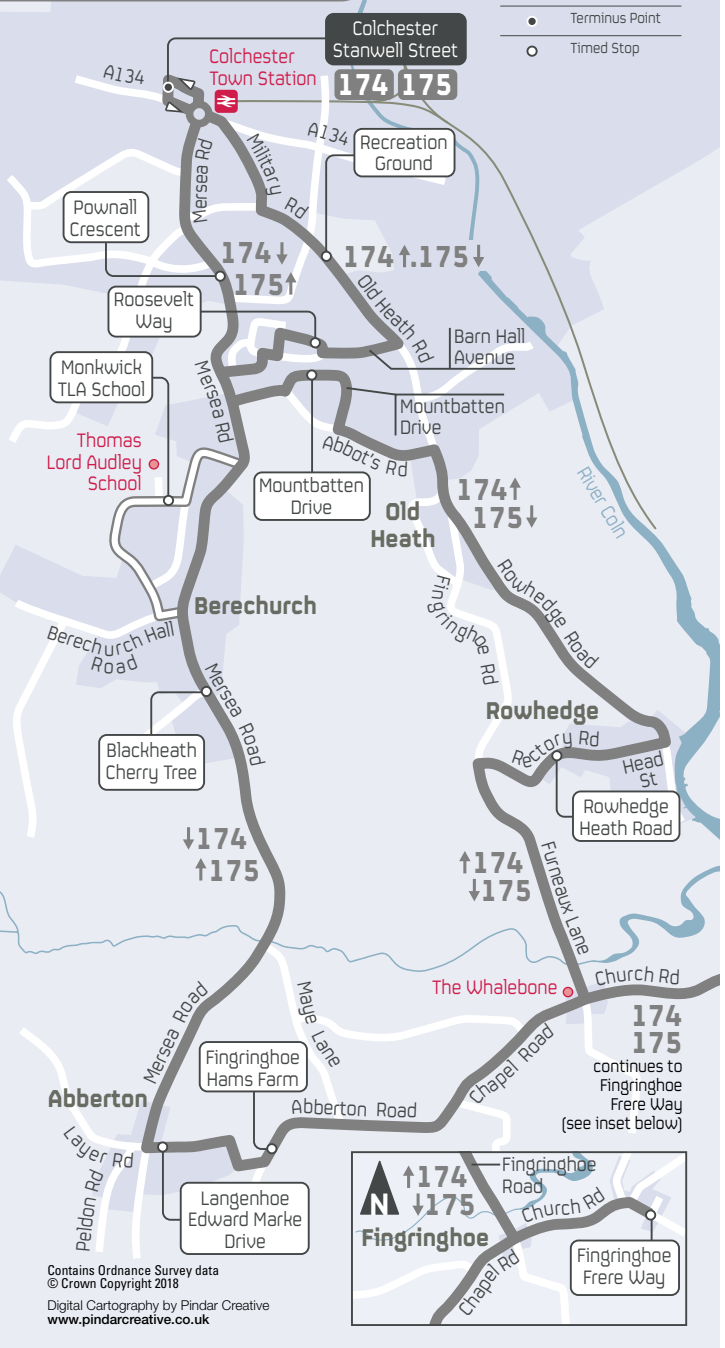

Essex County Hospital

Colchester Town Station

Greenstead

Old Heath

Berechurch

- Bus Route
- Bus stops served by 66 66B to Old Heath and Rowhedge
- Bus stops served by 66 66B to West Bergholt
- Direction of travel
- Terminus Point
- Timed Stop

Note: ECC Operated under contract to Essex County Council

**What's Changed?**

**Services 66 / 66B: West Bergholt to Rowhedge via Old Heath and Town Centre**

The Monday to Saturday evening timetables and the Sunday service are operated under contract to Essex County Council and are revised. The last buses on Monday to Saturday will be 2208 from Rowhedge, 2233 from Old Heath and 2259 from West Bergholt. On Sunday the service will operate up to every 90 minutes between Rowhedge and West Bergholt, following the same route as the Monday to Saturday service. There are also revisions to the early morning Monday to Saturday timetable.

bus routes **174 175**

- Bus Route
- Schooldays only
- Direction of travel
- Terminus Point
- Timed Stop

Contains Ordnance Survey data © Crown Copyright 2018  
Digital Cartography by Pindar Creative www.pindarcreative.co.uk

**174 Colchester | Fingringhoe | Rowhedge (circular)**

Mondays to Saturdays except Public Holidays

	Note Service	S 174	NS 174	174	SSH 174	SD 174	174
<b>Colchester, Stanwell Street</b>		0845	0850	1245	1510	1505	1745
Pownall Crescent		0850	0855	1250	1515	1510	1750
Monkwick TLA School		—	—	—	—	1520	—
Blackheath, Cherry Tree		0855	0900	1255	1520	1524	1755
Langenhoe, Edward Marke Drive		0858	0903	1258	1523	1527	1758
<b>Fingringhoe, Hams Farm</b>		0904	0909	1304	1529	1533	1804
Fingringhoe, adj Frere Way		0912	0917	1312	1537	1541	1812
<b>Rowhedge, Heath Road</b>		0920	0925	1320	1545	1549	1820
Mountbatten Drive		0925	0930	1325	1550	1553	1825
Roosevelt Way		0929	0934	1329	1554	1557	1829
Recreation Ground		0933	0938	1333	1558	1601	1833
<b>Colchester, Stanwell Street</b>		0941	0946	1341	1606	1610	1841