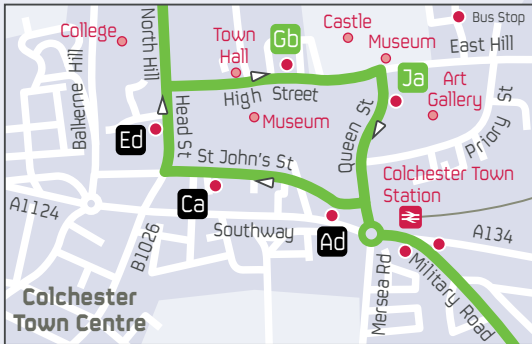

bus routes **66 66B**

Heathlands Primary School

West Bergholt

West Bergholt Queens Head  
**66 66B**

Braiswick

Colchester North Station

Colchester North Station Forecourt/Layby

Colchester Town Centre

Essex County Hospital

Colchester Town Station

Greenstead

Old Heath

Berechurch

- Bus Route
- Bus stops served by 66 66B to Old Heath and Rowhedge
- Bus stops served by 66 66B to West Bergholt
- Direction of travel
- Terminus Point
- Timed Stop

Contains Ordnance Survey data © Crown Copyright 2018  
Digital Cartography by Pindar Creative www.pindarcreative.co.uk

**17 West Bergholt | Stanway School**

Schooldays only		Service Number	17	17
West Bergholt, opp Hall Road		0754	0759	
West Bergholt, opp Queens Head		0756	0801	
West Bergholt, adj Armoury Road		0758	0803	
Stanway, Secondary School		0824	0829	