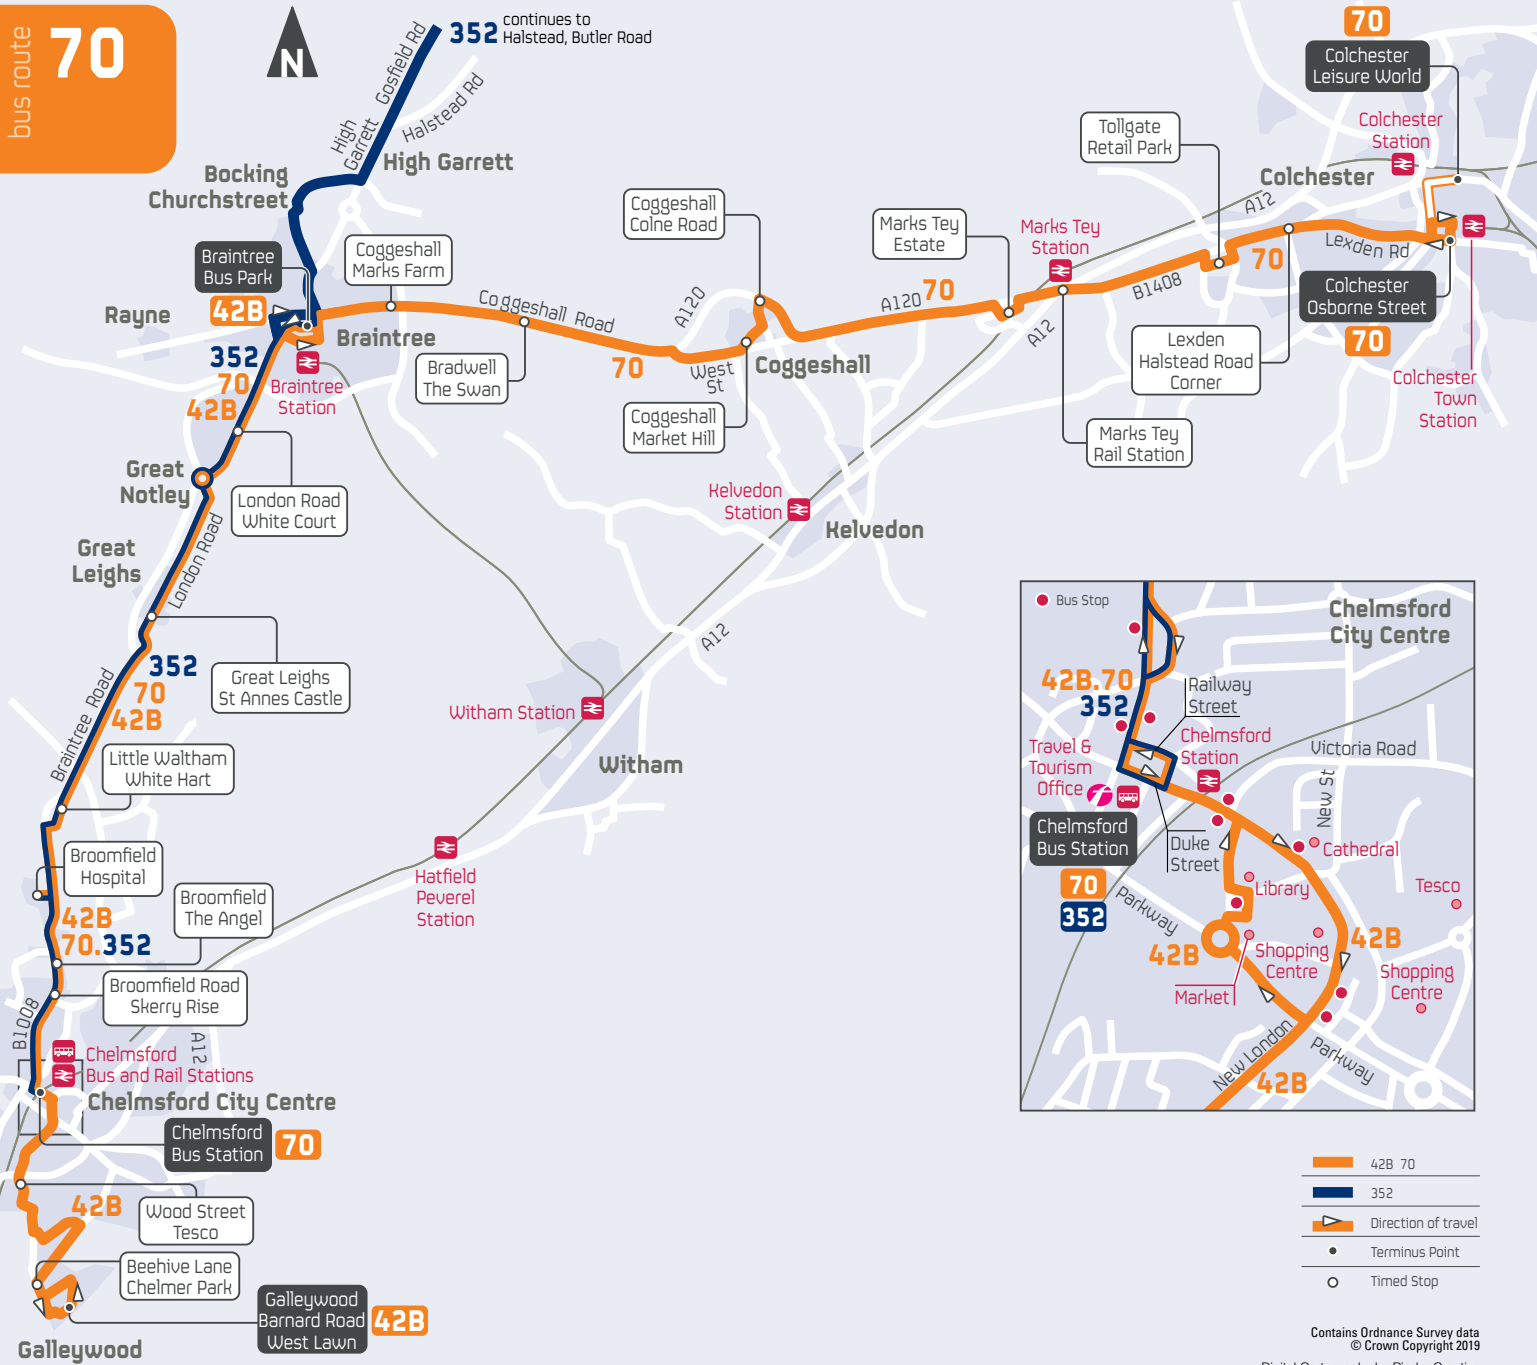

bus route **70**

What's Changed?

Service 70:

Chelmsford to Colchester via Braintree

Revised Monday to Saturday timetable, with some early and late journeys replaced by service 42B journeys.