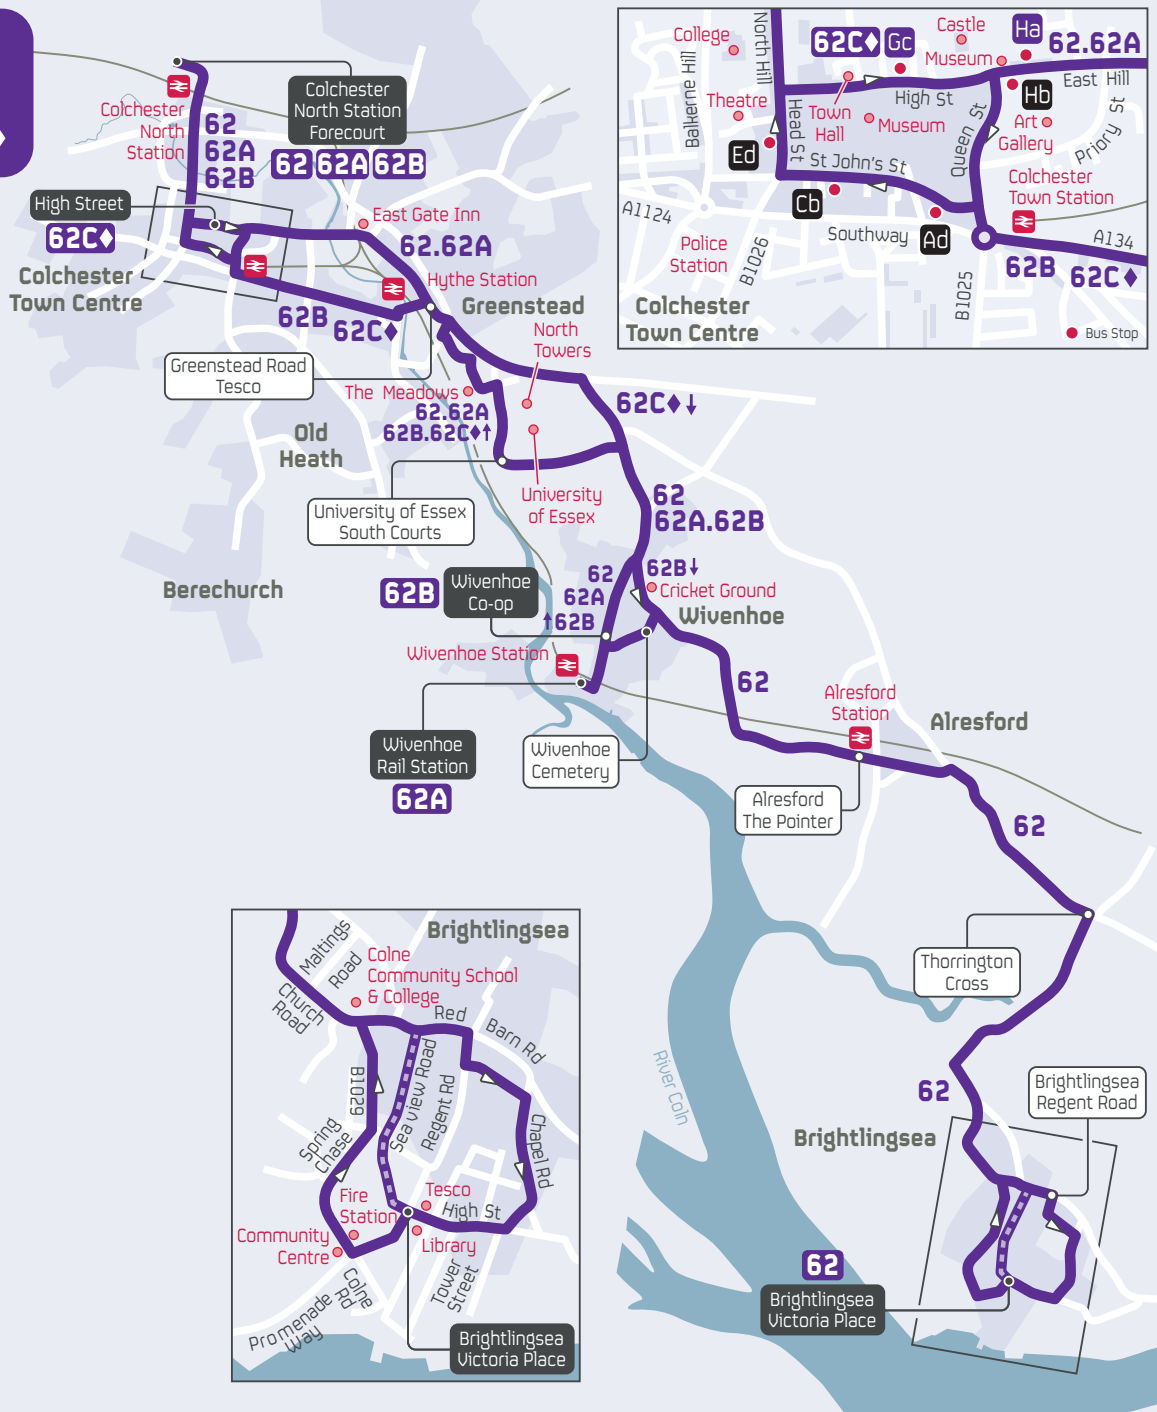

bus routes **62 62A**
62B 62C

What's Changed?

Services 62/62A/62B: Colchester North Station to Brightlingsea

Revised, more frequent timetable, operating up to every 10 minutes between North Station and Wivenhoe with three buses per hour continuing to Brightlingsea. Between University of Essex and Colchester town centre, three buses per hour will operate via East Hill and three buses per hour via Hythe Hill and Magdalen Street, replacing services 97 and 98 along this section of route.