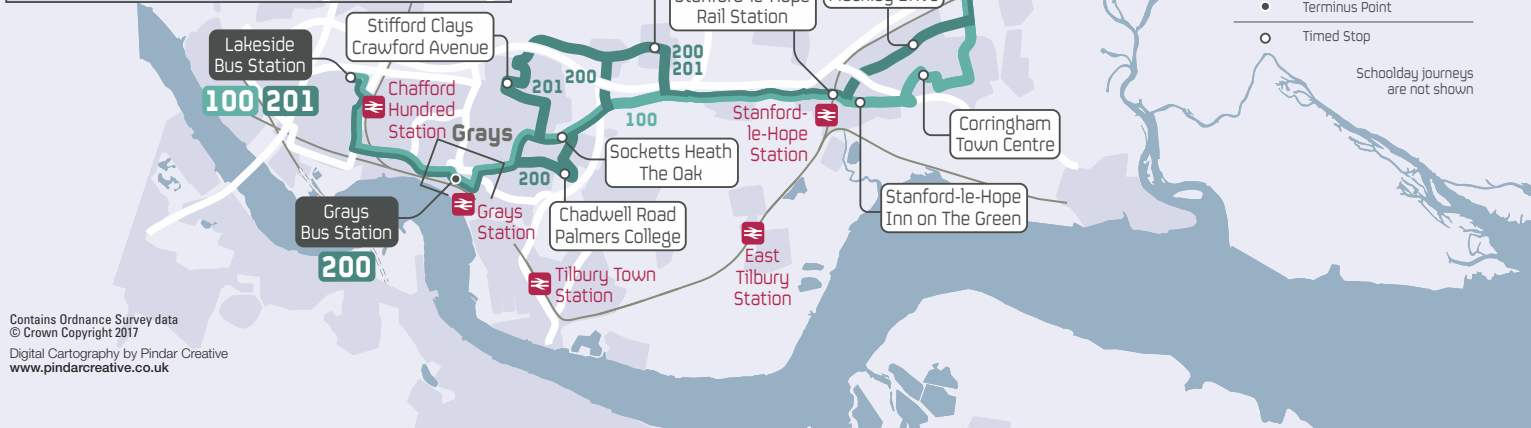

bus routes  
100  
200 201

- Route of 100
  - Route of 200 201
  - Bus stops served by 100 to Chelmsford
  - Bus stops served by 100 to Lakeside
  - Bus stops served by 200 201 to Basildon
  - Bus stops served by 200 201 to Grays and Lakeside
  - Occasional journeys
  - Direction of travel
  - Terminus Point
  - Timed Stop
- Schoolday journeys are not shown