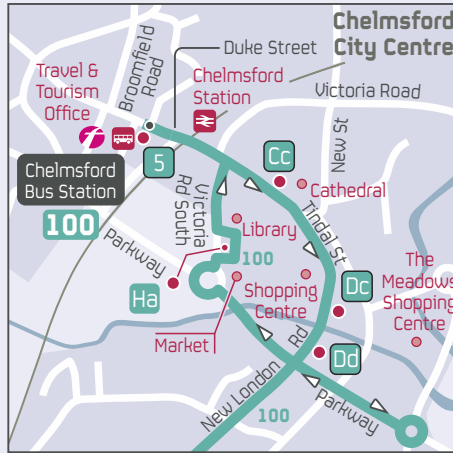

bus routes  
100  
200 201

- Route of 100
  - Route of 200 201
  - Bus stops served by 100 to Chelmsford
  - Bus stops served by 100 to Lakeside
  - Bus stops served by 200 201 to Basildon
  - Bus stops served by 200 201 to Grays and Lakeside
  - Occasional journeys
  - Direction of travel
  - Terminus Point
  - Timed Stop
- Schoolday journeys are not shown