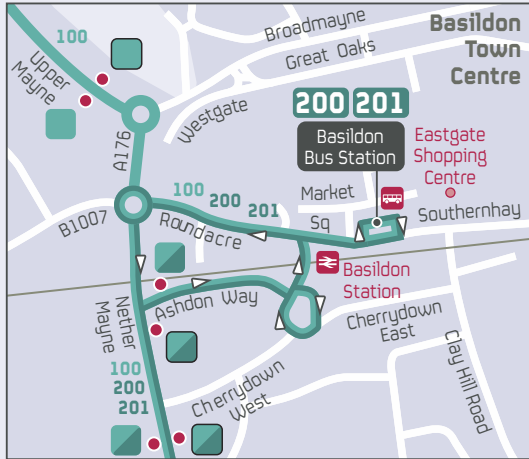

bus routes  
100  
200 201

- Route of 100
  - Route of 200 201
  - Bus stops served by 100 to Chelmsford
  - Bus stops served by 100 to Lakeside
  - Bus stops served by 200 201 to Basildon
  - Bus stops served by 200 201 to Grays and Lakeside
  - Occasional journeys
  - Direction of travel
  - Terminus Point
  - Timed Stop
- Schoolday journeys are not shown