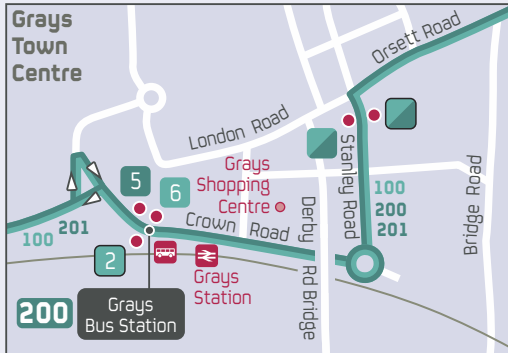

bus routes  
100  
200 201

- Route of 100
  - Route of 200 201
  - Bus stops served by 100 to Chelmsford
  - Bus stops served by 100 to Lakeside
  - Bus stops served by 200 201 to Basildon
  - Bus stops served by 200 201 to Grays and Lakeside
  - Occasional journeys
  - Direction of travel
  - Terminus Point
  - Timed Stop
- Schoolday journeys are not shown