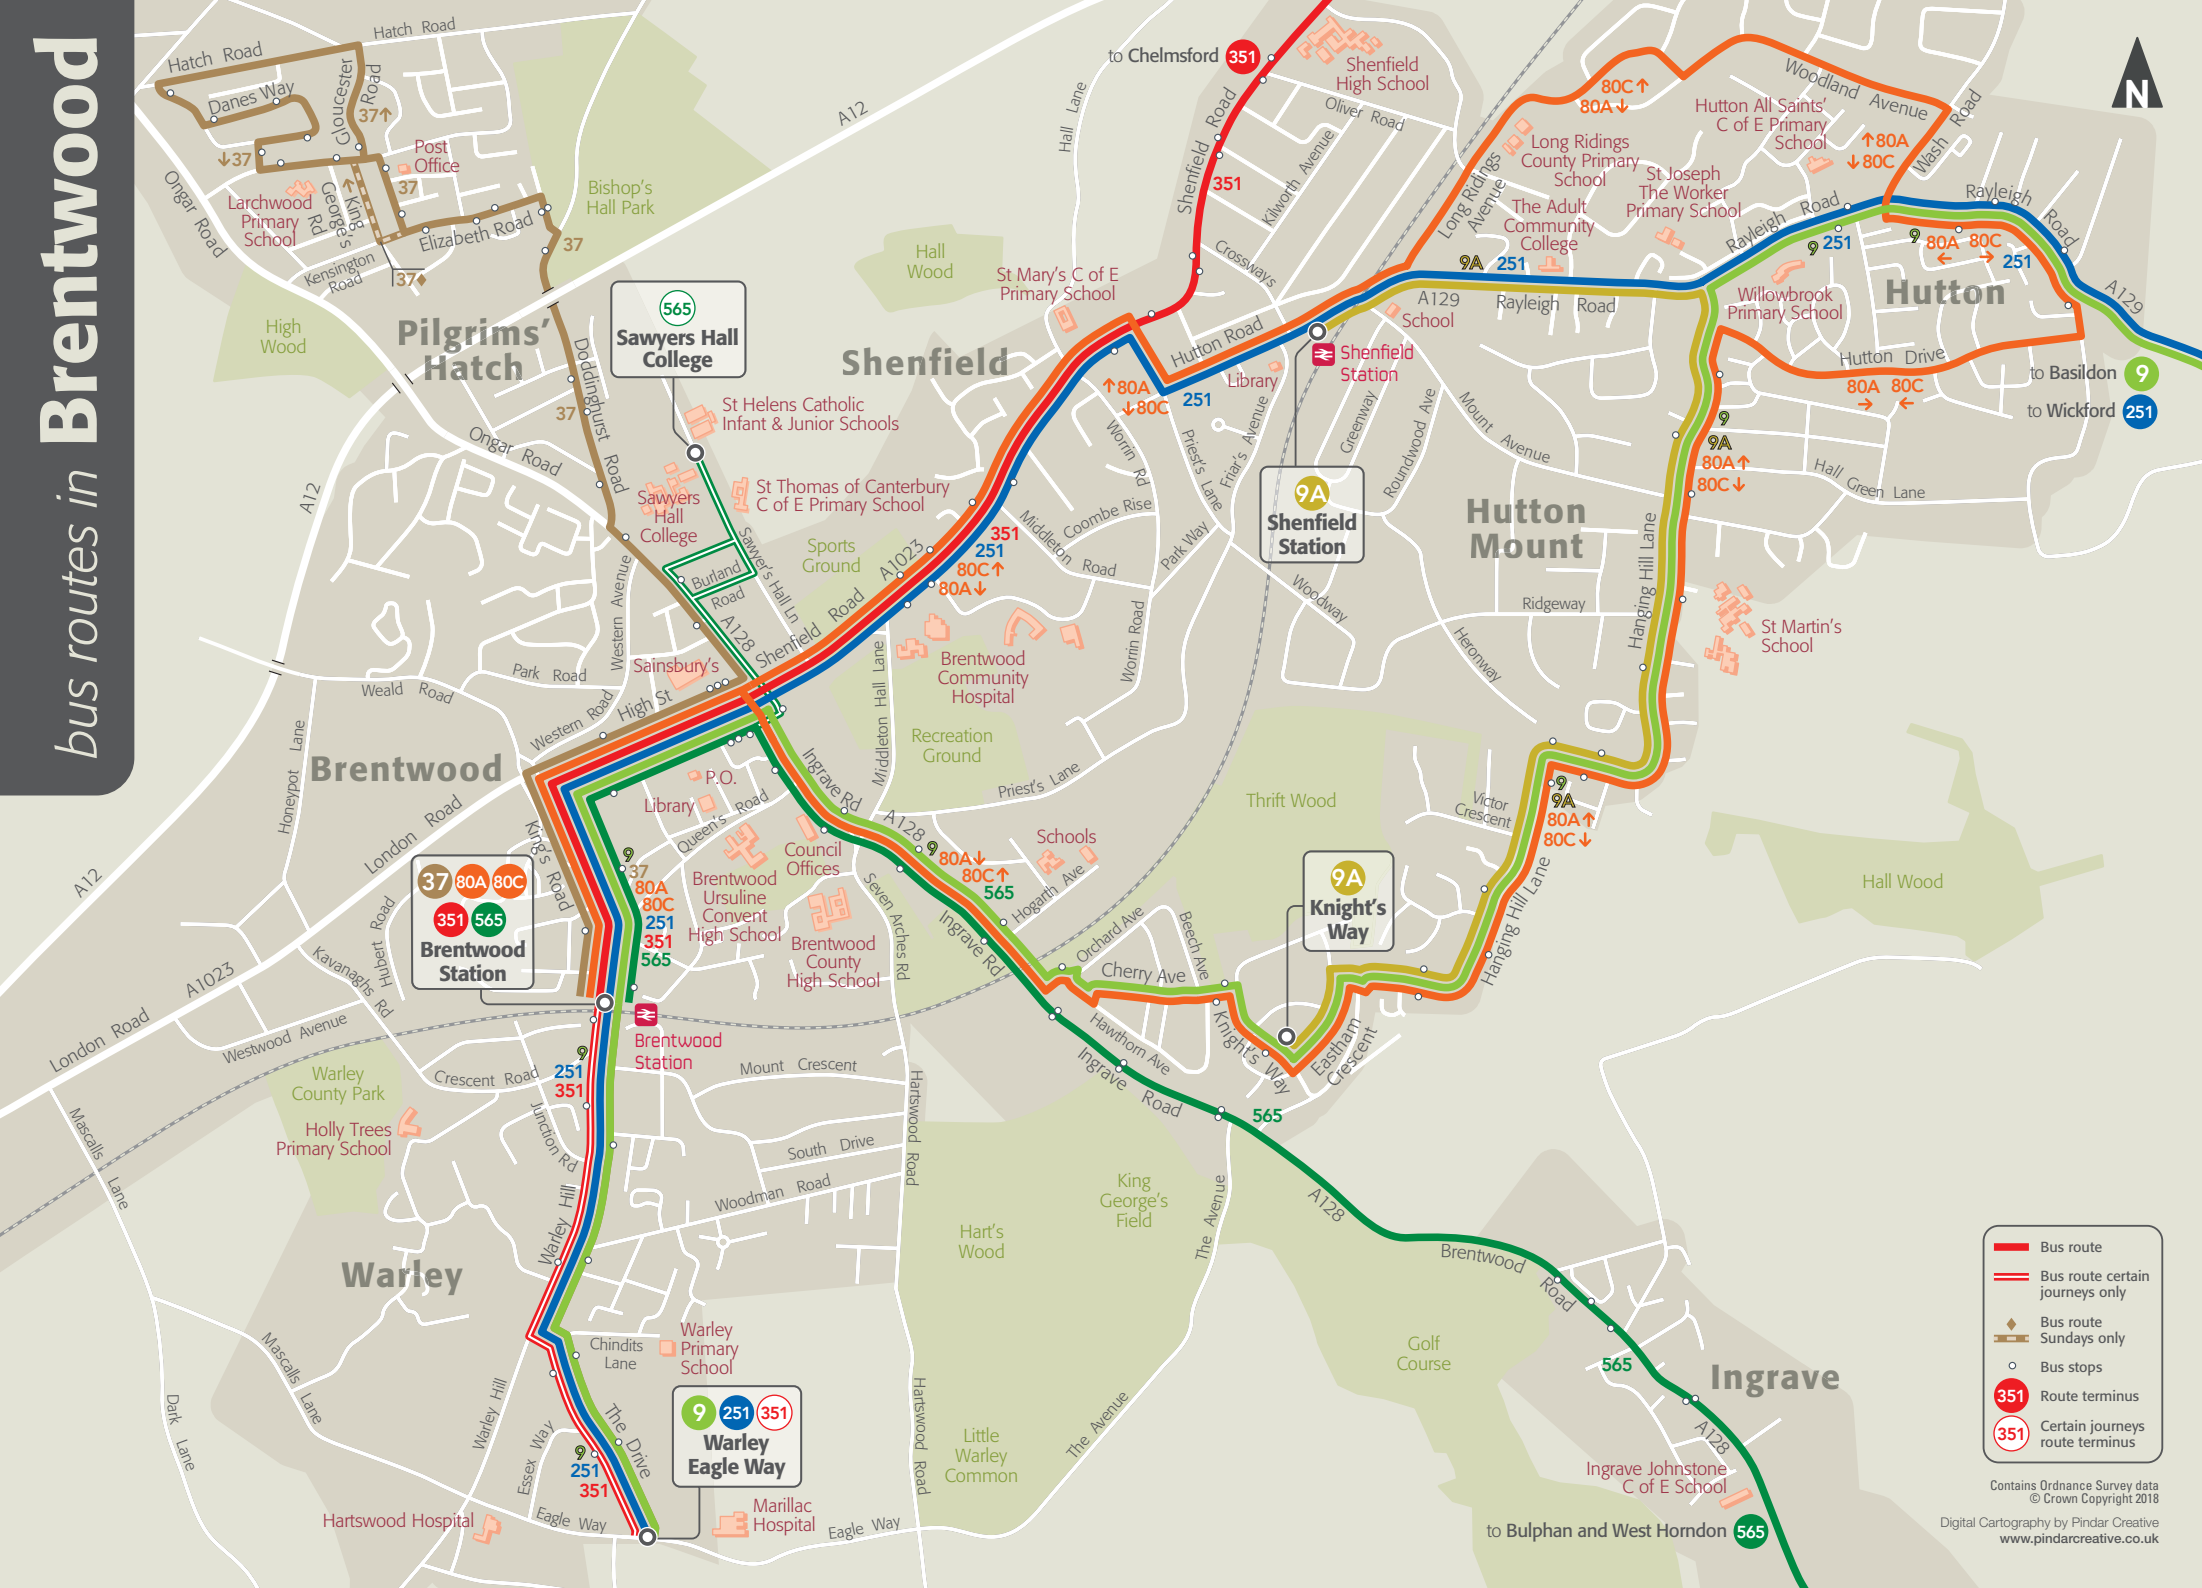

bus routes in Brentwood

Brentwood Station

37 80A 80C
351 565

Sawyers Hall College

565

Shenfield Station

9A

Knight's Way

9A

Warley Eagle Way

9 251 351

Legend

- Bus route
- Bus route certain journeys only
- Bus route Sundays only
- Bus stops
- Route terminus
- Certain journeys route terminus