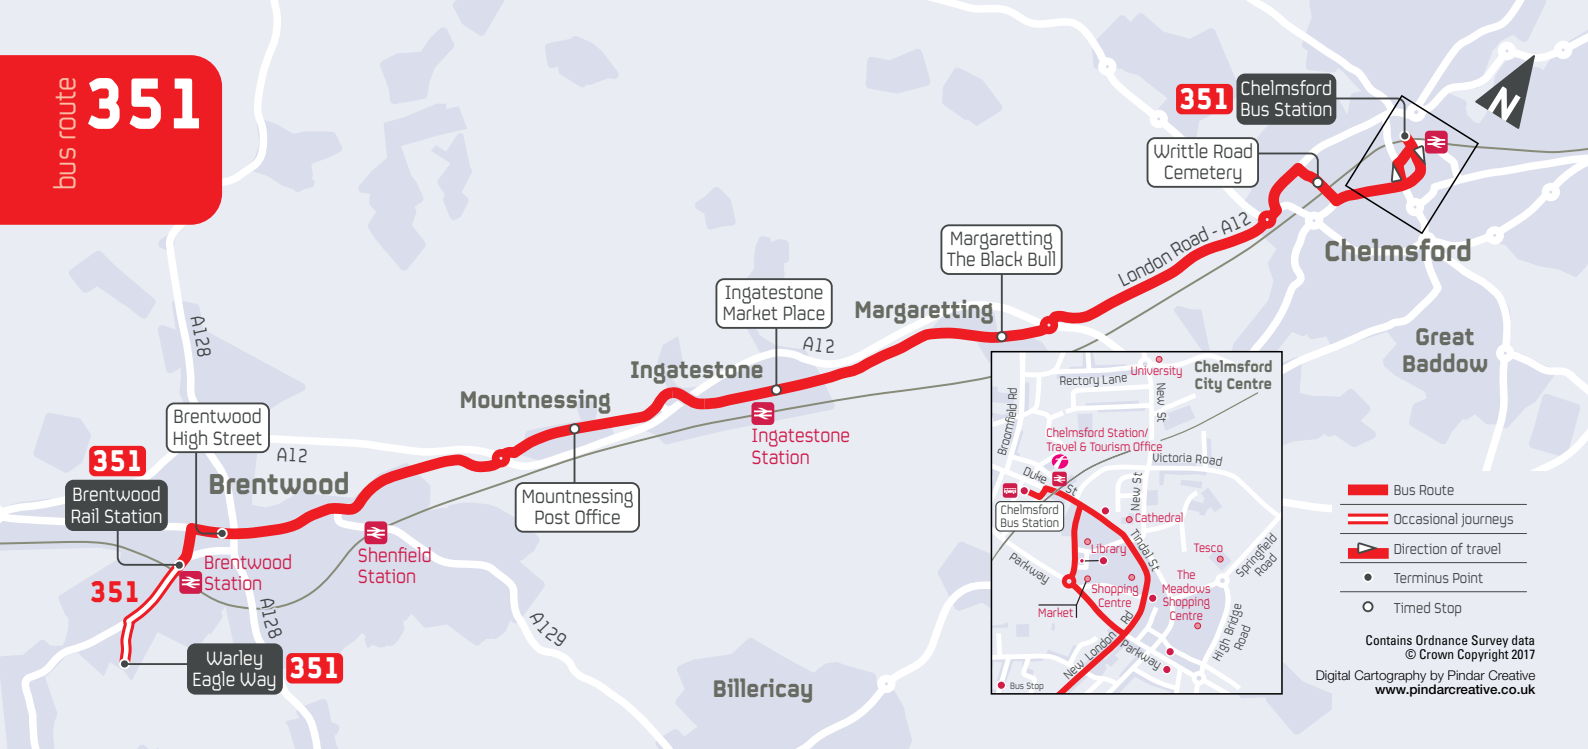

bus route **351**

- Bus Route
- Occasional journeys
- Direction of travel
- Terminus Point
- Timed Stop

Contains Ordnance Survey data
© Crown Copyright 2017
Digital Cartography by Pindar Creative
www.pindarcreative.co.uk