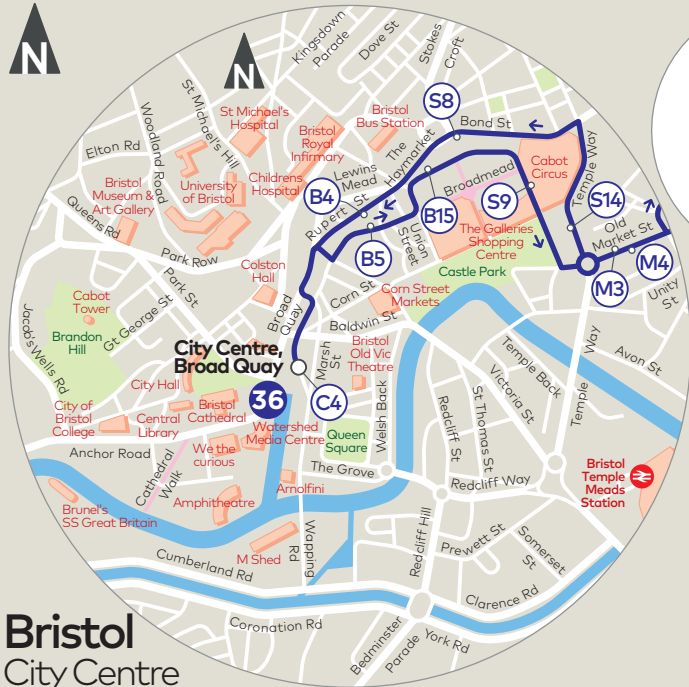

36

City Centre to Brislington

serving:

Barton Hill

St Anne's

Bus times from
6 January 2019

Bristol City Centre

Bristol City Centre

- Bus route
- Certain journeys only
- Direction of travel
- Terminus point
- Timed stop
- Bus stop

Contains Ordnance Survey data © Crown Copyright 2018
 Digital Cartography by Pindar Creative www.pindarcreative.co.uk