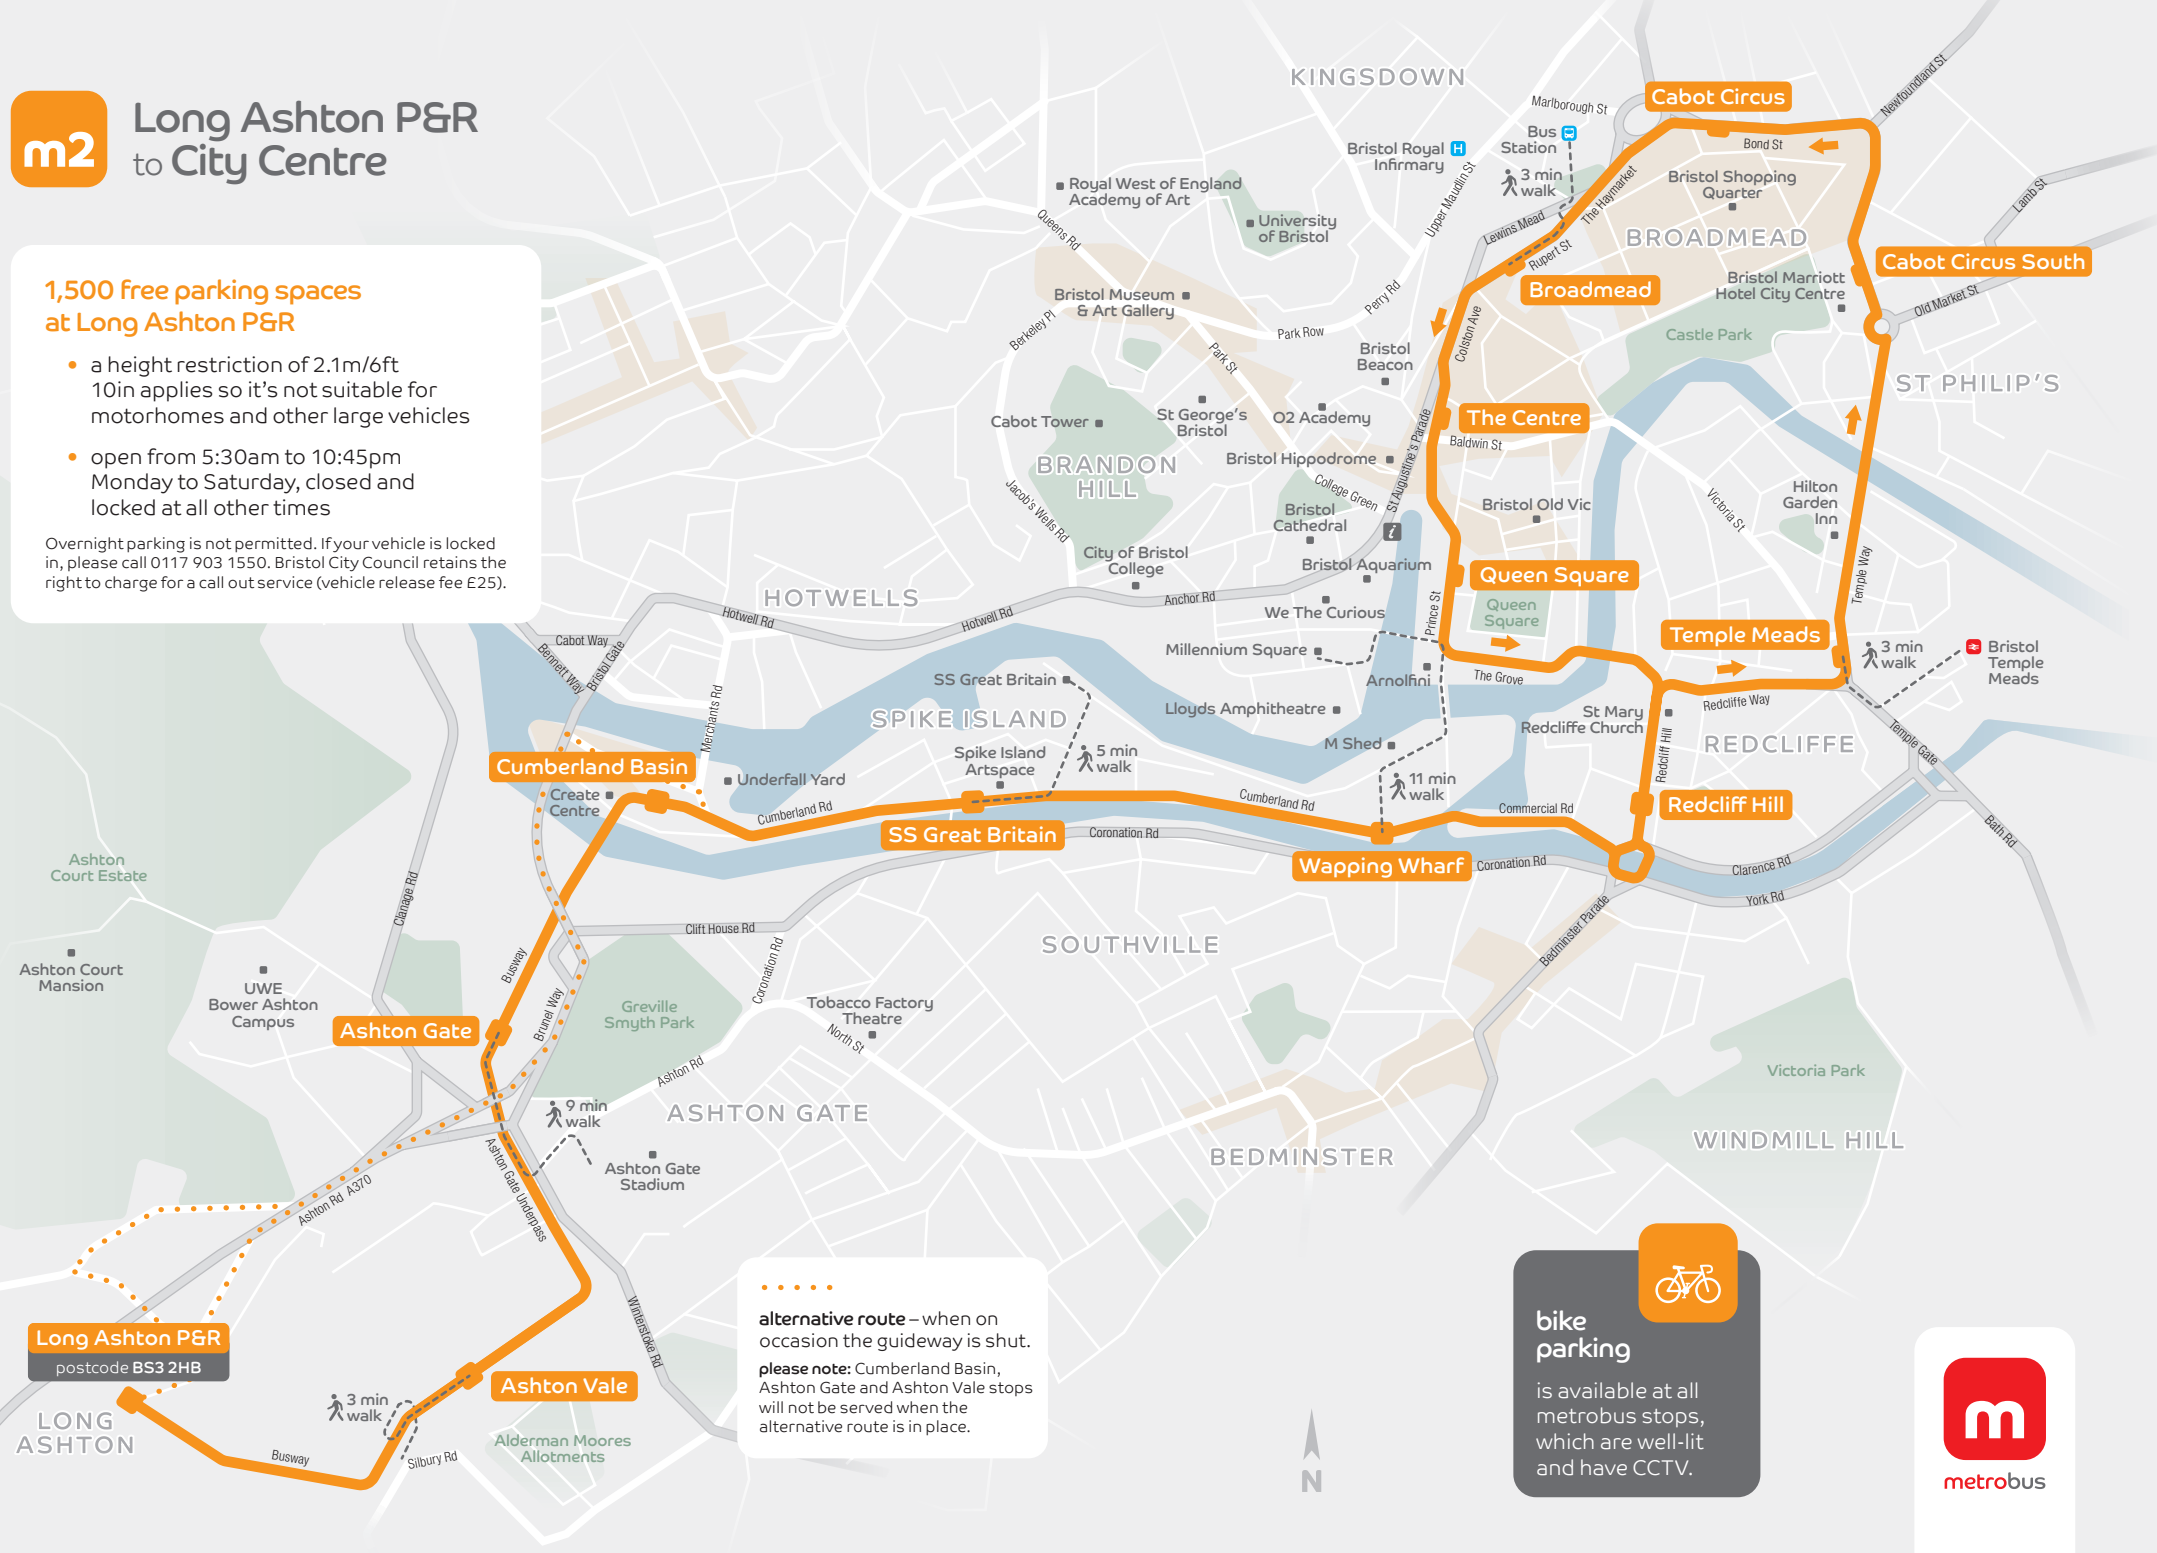

Long Ashton P&R to City Centre

1,500 free parking spaces at Long Ashton P&R

- a height restriction of 2.1m/6ft 10in applies so it's not suitable for motorhomes and other large vehicles
- open from 5:30am to 10:45pm Monday to Saturday, closed and locked at all other times

Overnight parking is not permitted. If your vehicle is locked in, please call 0117 903 1550. Bristol City Council retains the right to charge for a call out service (vehicle release fee £25).

.....
alternative route – when on occasion the guideway is shut.
please note: Cumberland Basin, Ashton Gate and Ashton Vale stops will not be served when the alternative route is in place.

bike parking
 is available at all metrobus stops, which are well-lit and have CCTV.