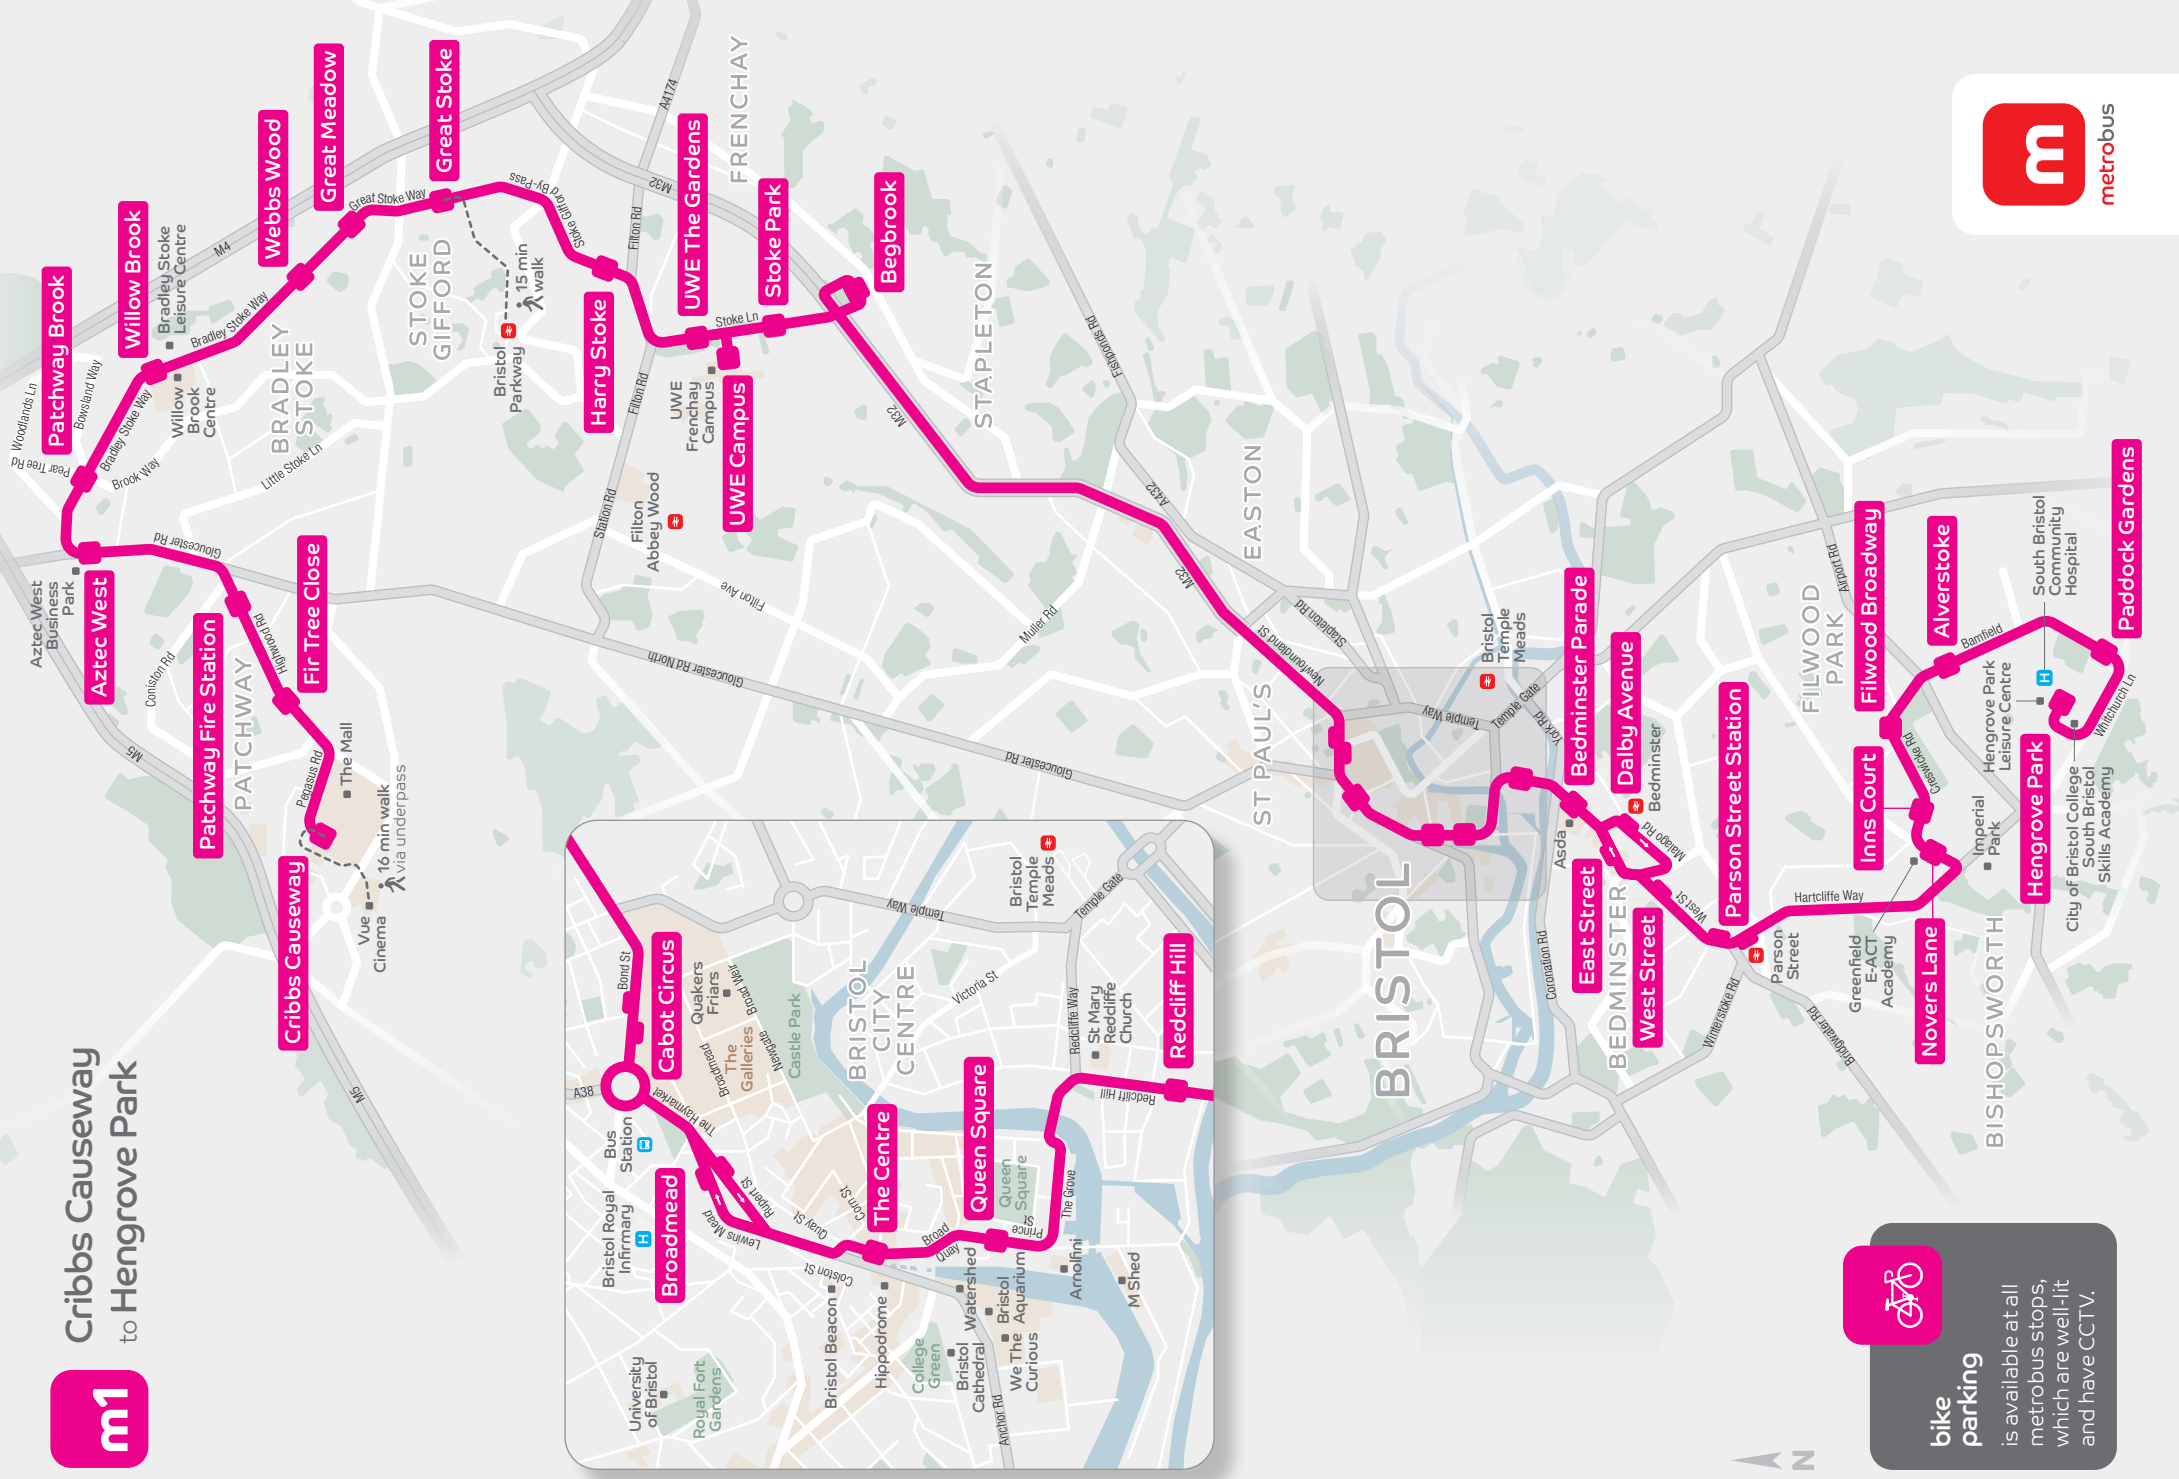

Cribbs Causeway to Hengrove Park

 **bike parking**
is available at all metrobus stops, which are well-lit and have CCTV.