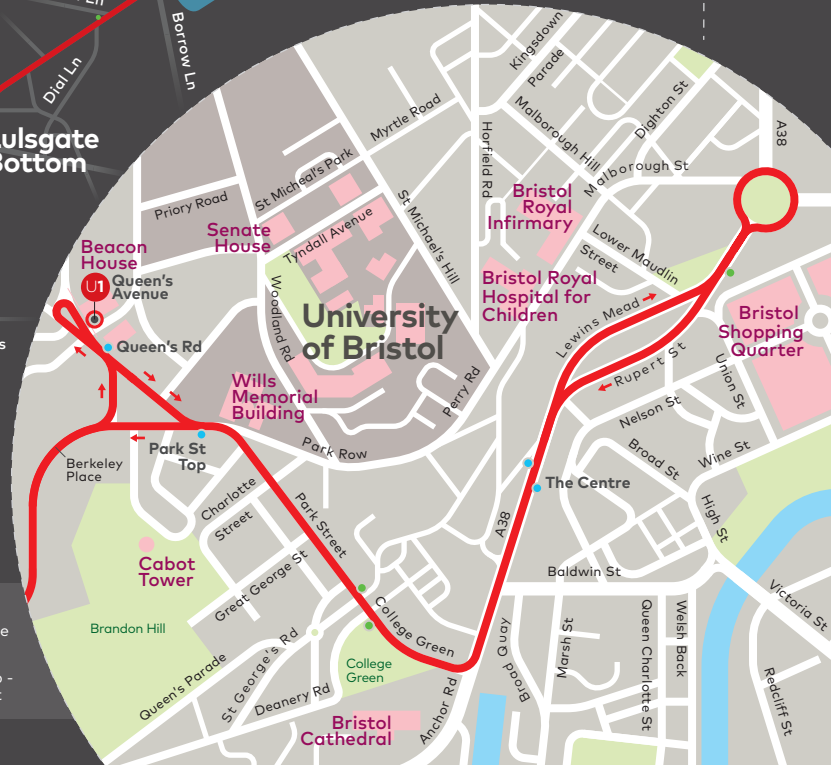

Mondays to Fridays, except public holidays

City Centre The Centre	0715	0805	0905	1005	1105	1205	1305	1405	1505	1605	1705	1805
University of Bristol Park St Top	0721	0814	0913	1013	1113	1213	1313	1413	1514	1614	1714	1812
Bridgwater Road Lime Kiln Roundabout	0734	0828	0925	1025	1125	1225	1325	1425	1530	1634	1735	1828
Airport Tavern	0742	0836	0933	1033	1133	1233	1333	1433	1539	1643	1744	1836
University of Bristol Langford Campus	0753	0847	0945	1045	1145	1245	1345	1445	1551	1655	1756	1846

University of Bristol Langford Campus	0810	0910	1010	1110	1210	1310	1410	1510	1610	1710	1815
Airport Tavern	0823	0921	1021	1121	1221	1321	1421	1522	1623	1723	1826
Bridgwater Road Lime Kiln Roundabout	0830	0928	1028	1128	1228	1328	1428	1529	1630	1730	1832
University of Bristol Queens Road	0842	0943	1043	1143	1243	1343	1443	1544	1646	1747	1847
City Centre The Centre	0852	0953	1053	1153	1253	1353	1453	1554	1656	1757	1855

Bristol Unibus U2 does not run between Friday 24 December 2021 and Monday 3 January 2022 inclusive.

Long Ashton

Ashton Gate

Lime Kiln roundabout

Highridge

for Unibus U2 ticket options and to find out more about the Unibus U1 which links Stoke Bishop Transport Hub, University of Bristol Clifton Campus and Bristol City Centre visit bristolunibus.com

- bus stop
- bus stop shown on timetable
- U1 ○ use this stop for route U1 to Stoke Bishop Transport Hub - you'll need a separate ticket